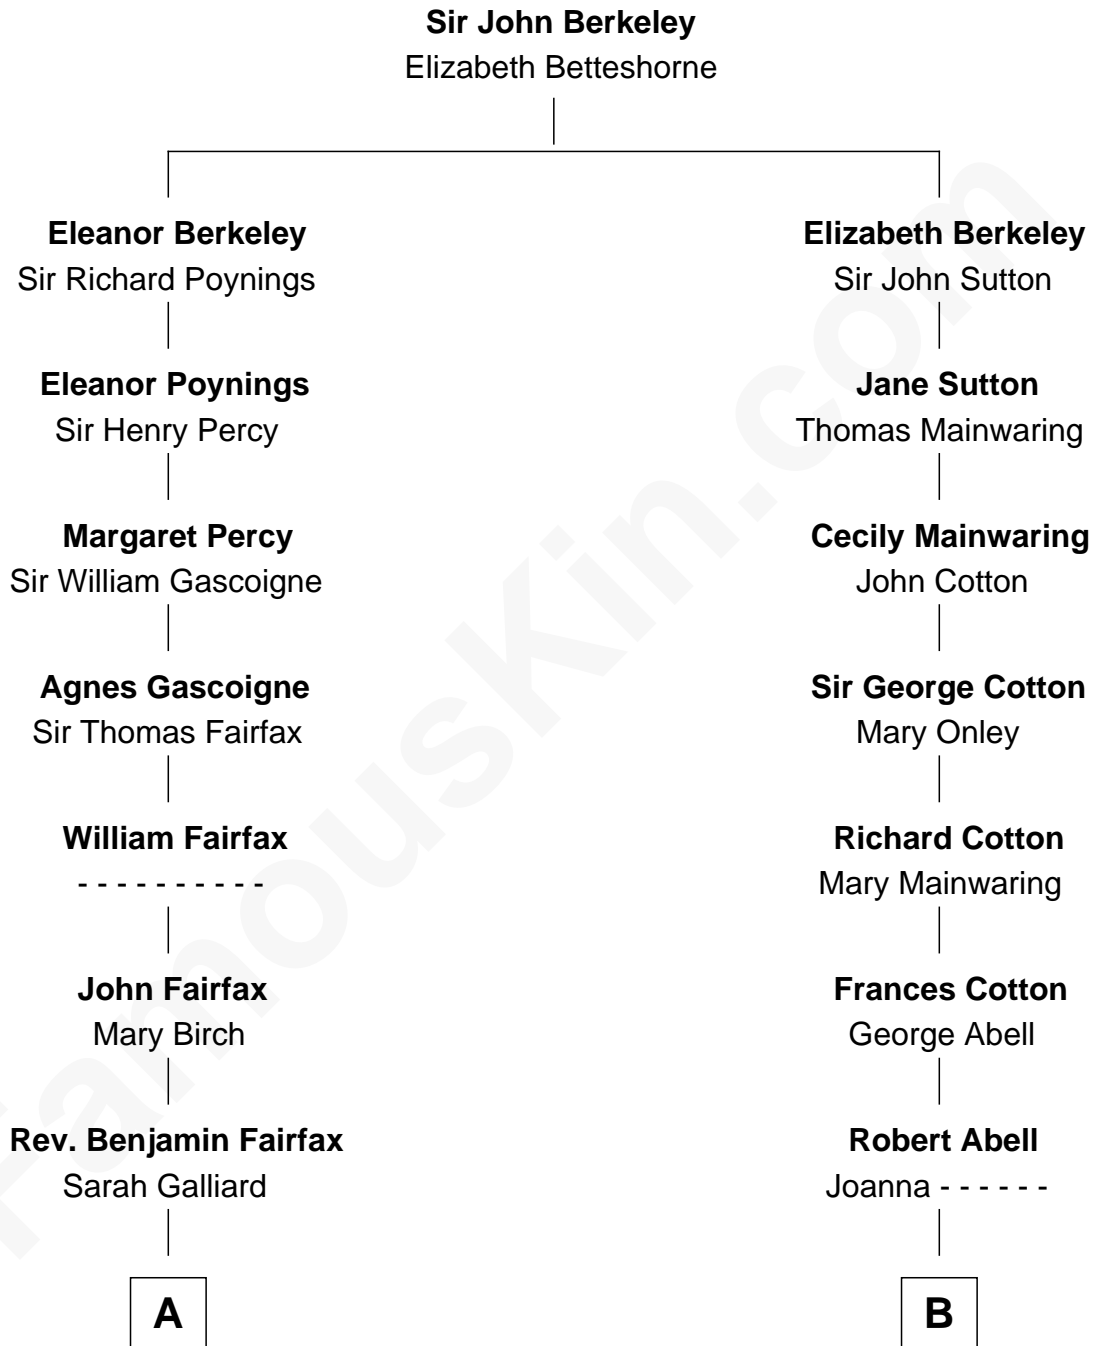

FamousKin.com Relationship Chart of

Harriet Martineau

Author of The Hour and the Man

12th cousin of

C. W. Post

Founder of Post Cereals

A

Benjamin Fairfax

Azel Lathrop

Elizabeth Hyde

Erastus Lathrop

Sarah Bailey

Caroline Cushman Lathrop

Charles Rollin Post

C. W. Post

Founder of Post Cereals