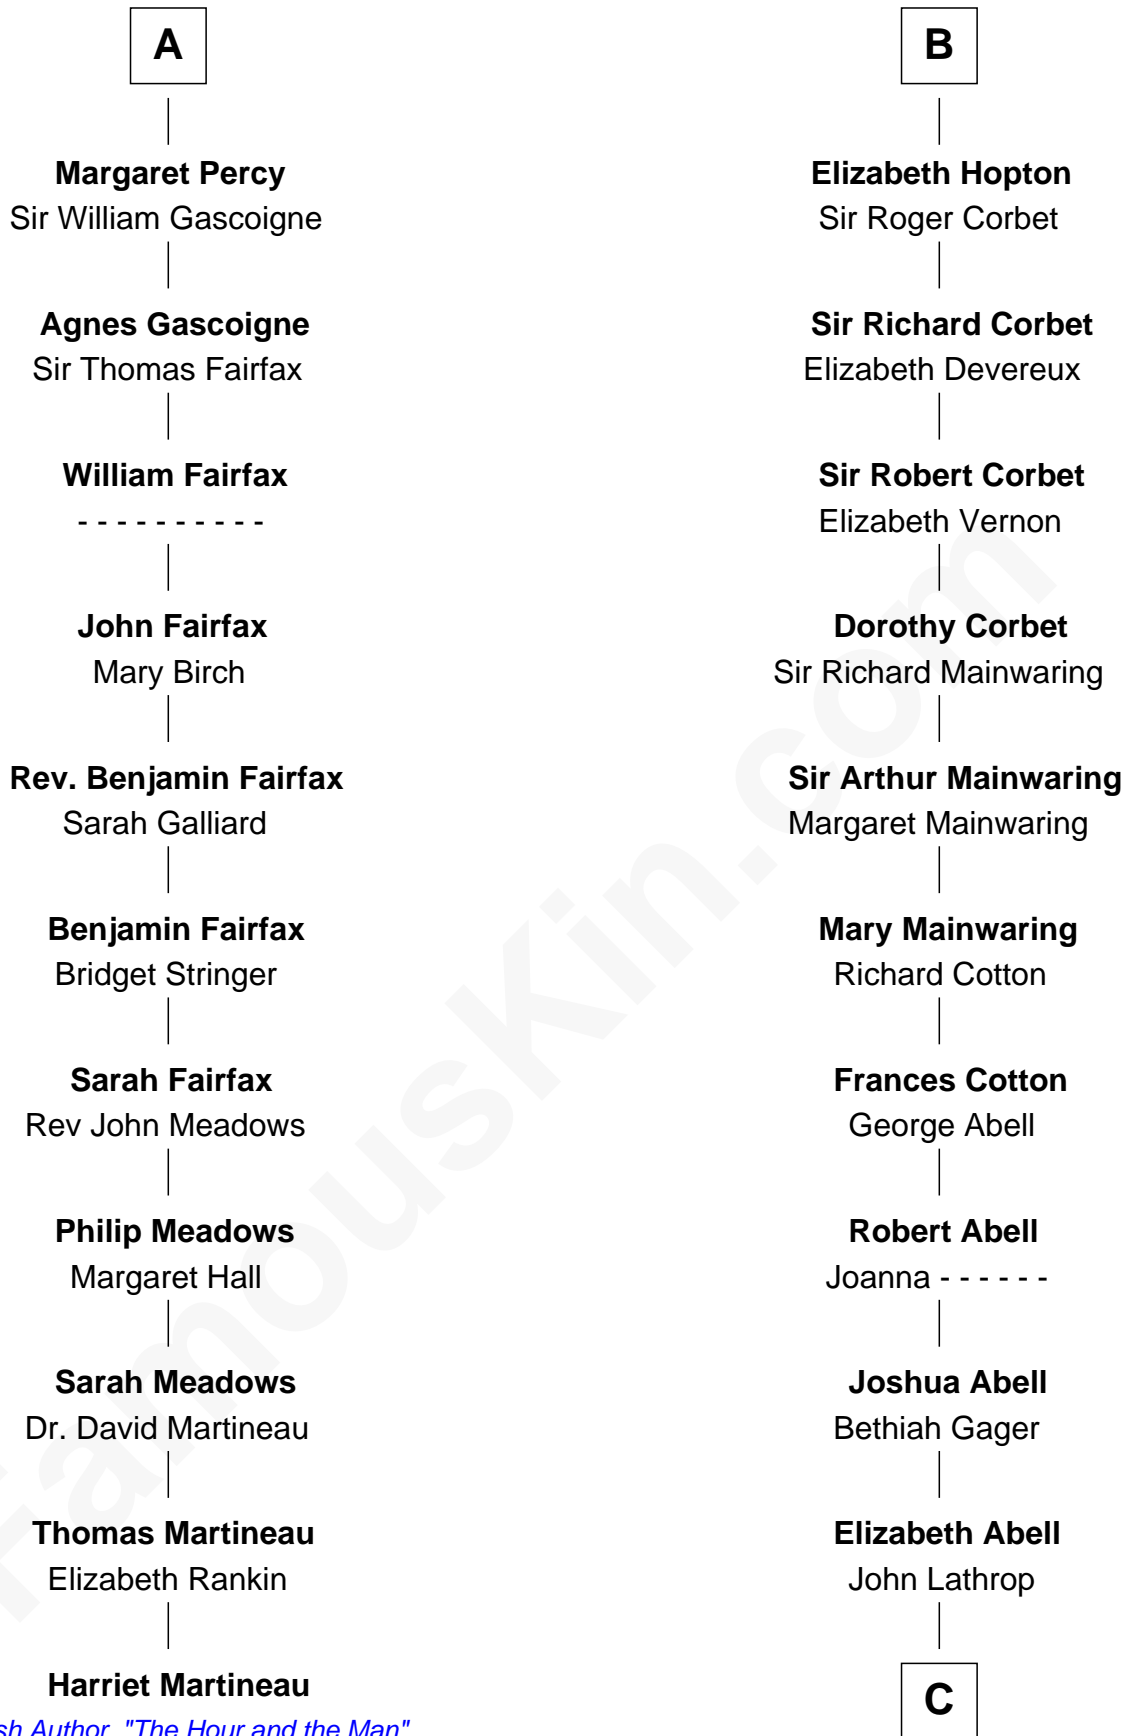

FamousKin.com

Relationship Chart of

Harriet Martineau

Author of The Hour and the Man

17th cousin 3 times removed of

C. W. Post

Founder of Post Cereals

C

Azel Lathrop
Elizabeth Hyde

Erastus Lathrop
Sarah Bailey

Caroline Cushman Lathrop
Charles Rollin Post

C. W. Post
Founder of Post Cereals

FamousKin.com