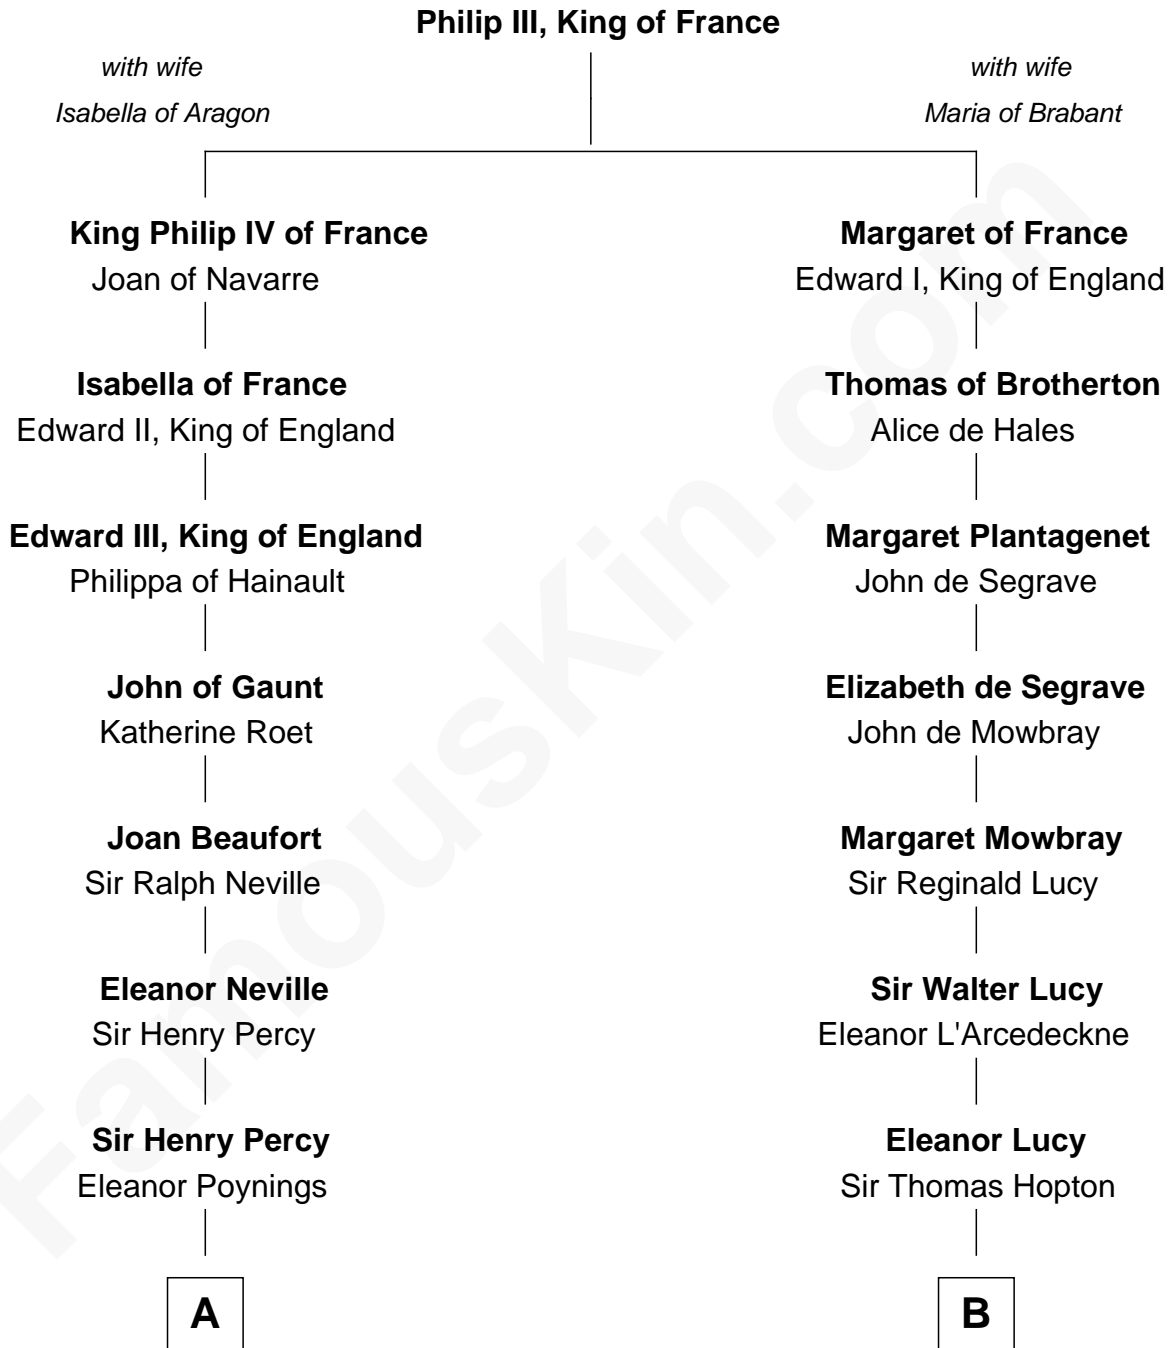

FamousKin.com

Relationship Chart of

Harriet Martineau

Author of The Hour and the Man

17th cousin 3 times removed of

C. W. Post

Founder of Post Cereals

C

Azel Lathrop
Elizabeth Hyde

Erastus Lathrop
Sarah Bailey

Caroline Cushman Lathrop
Charles Rollin Post

C. W. Post
Founder of Post Cereals

FamousKin.com