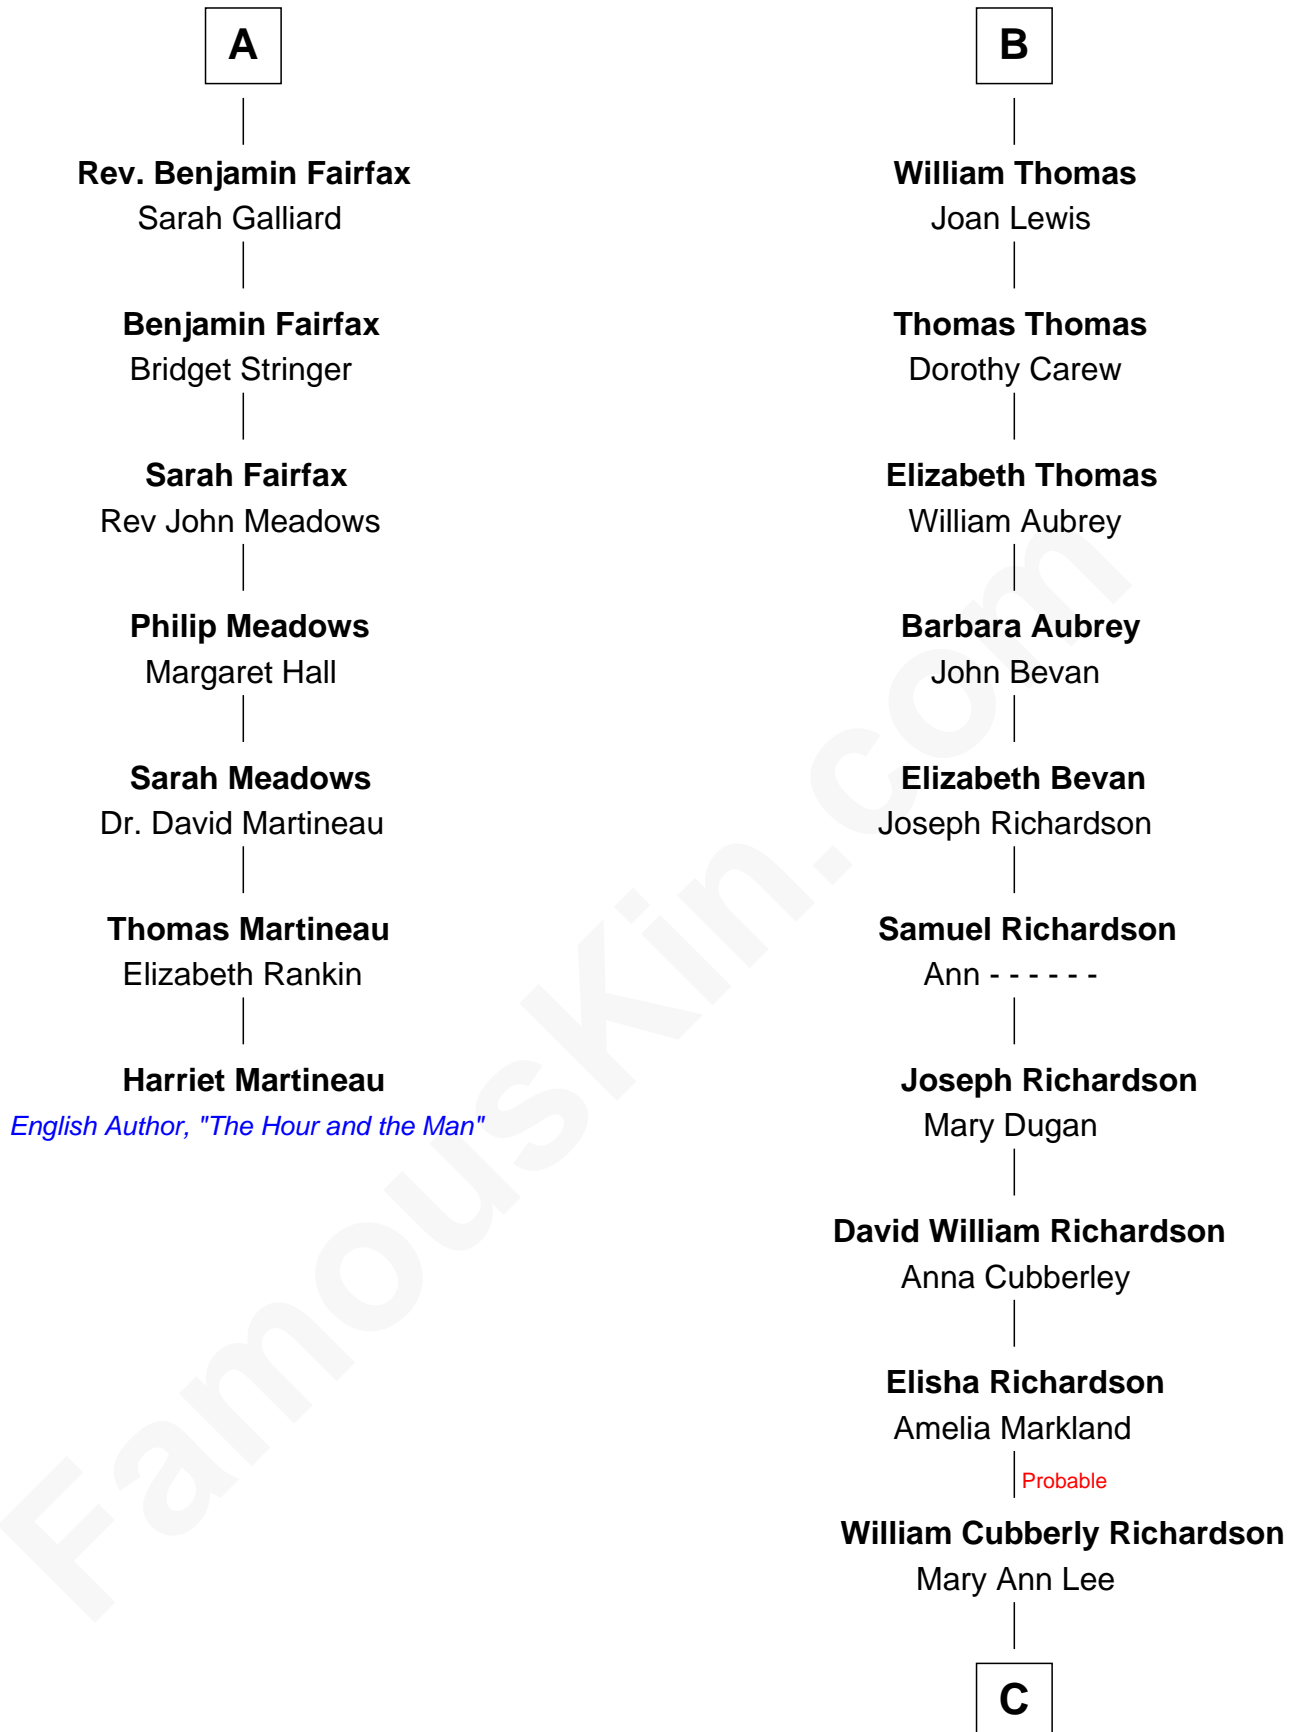

# FamousKin.com Relationship Chart of

**Harriet Martineau**

*Author of The Hour and the Man*

13th cousin 7 times removed of

**Sally Ride**

*1st American Woman in Space*

**C**

**Charles Everroad Richardson**

Blanche Gibson

**Jennie Mae Richardson**

Thomas Vernam Ride

**Dale Burdell Ride**

Carol Joyce Anderson

**Sally Ride**

*1st American Woman in Space*

FamousKin.com