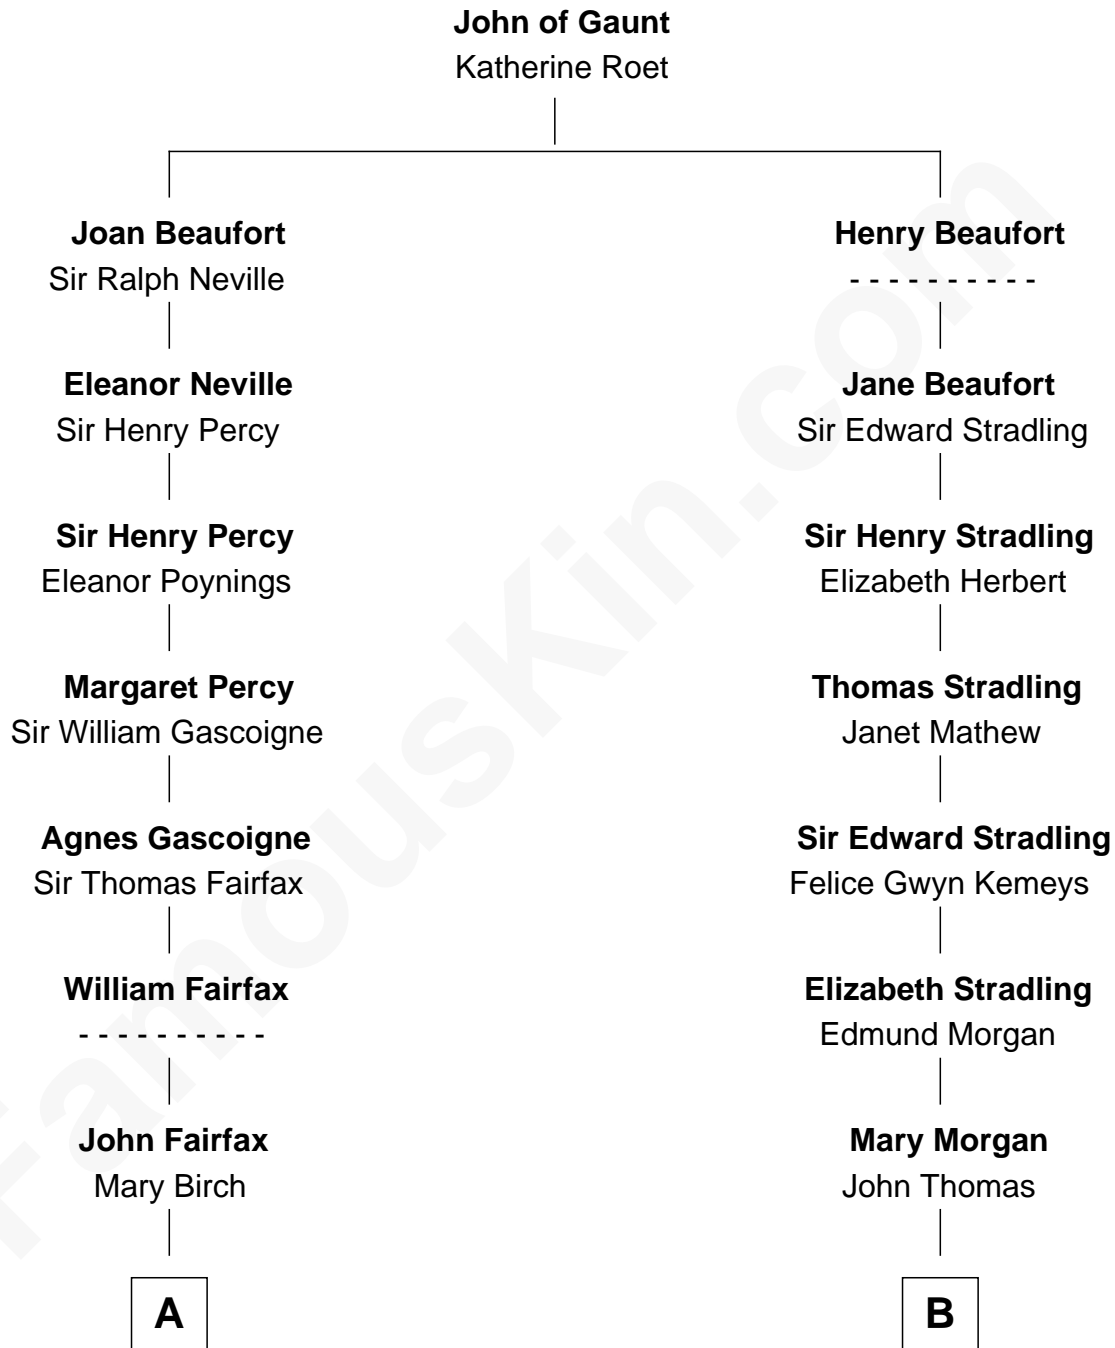

# FamousKin.com Relationship Chart of

**Harriet Martineau**

*Author of The Hour and the Man*

13th cousin 7 times removed of

**Sally Ride**

*1st American Woman in Space*

**C**

**Charles Everroad Richardson**

Blanche Gibson

**Jennie Mae Richardson**

Thomas Vernam Ride

**Dale Burdell Ride**

Carol Joyce Anderson

**Sally Ride**

*1st American Woman in Space*

FamousKin.com