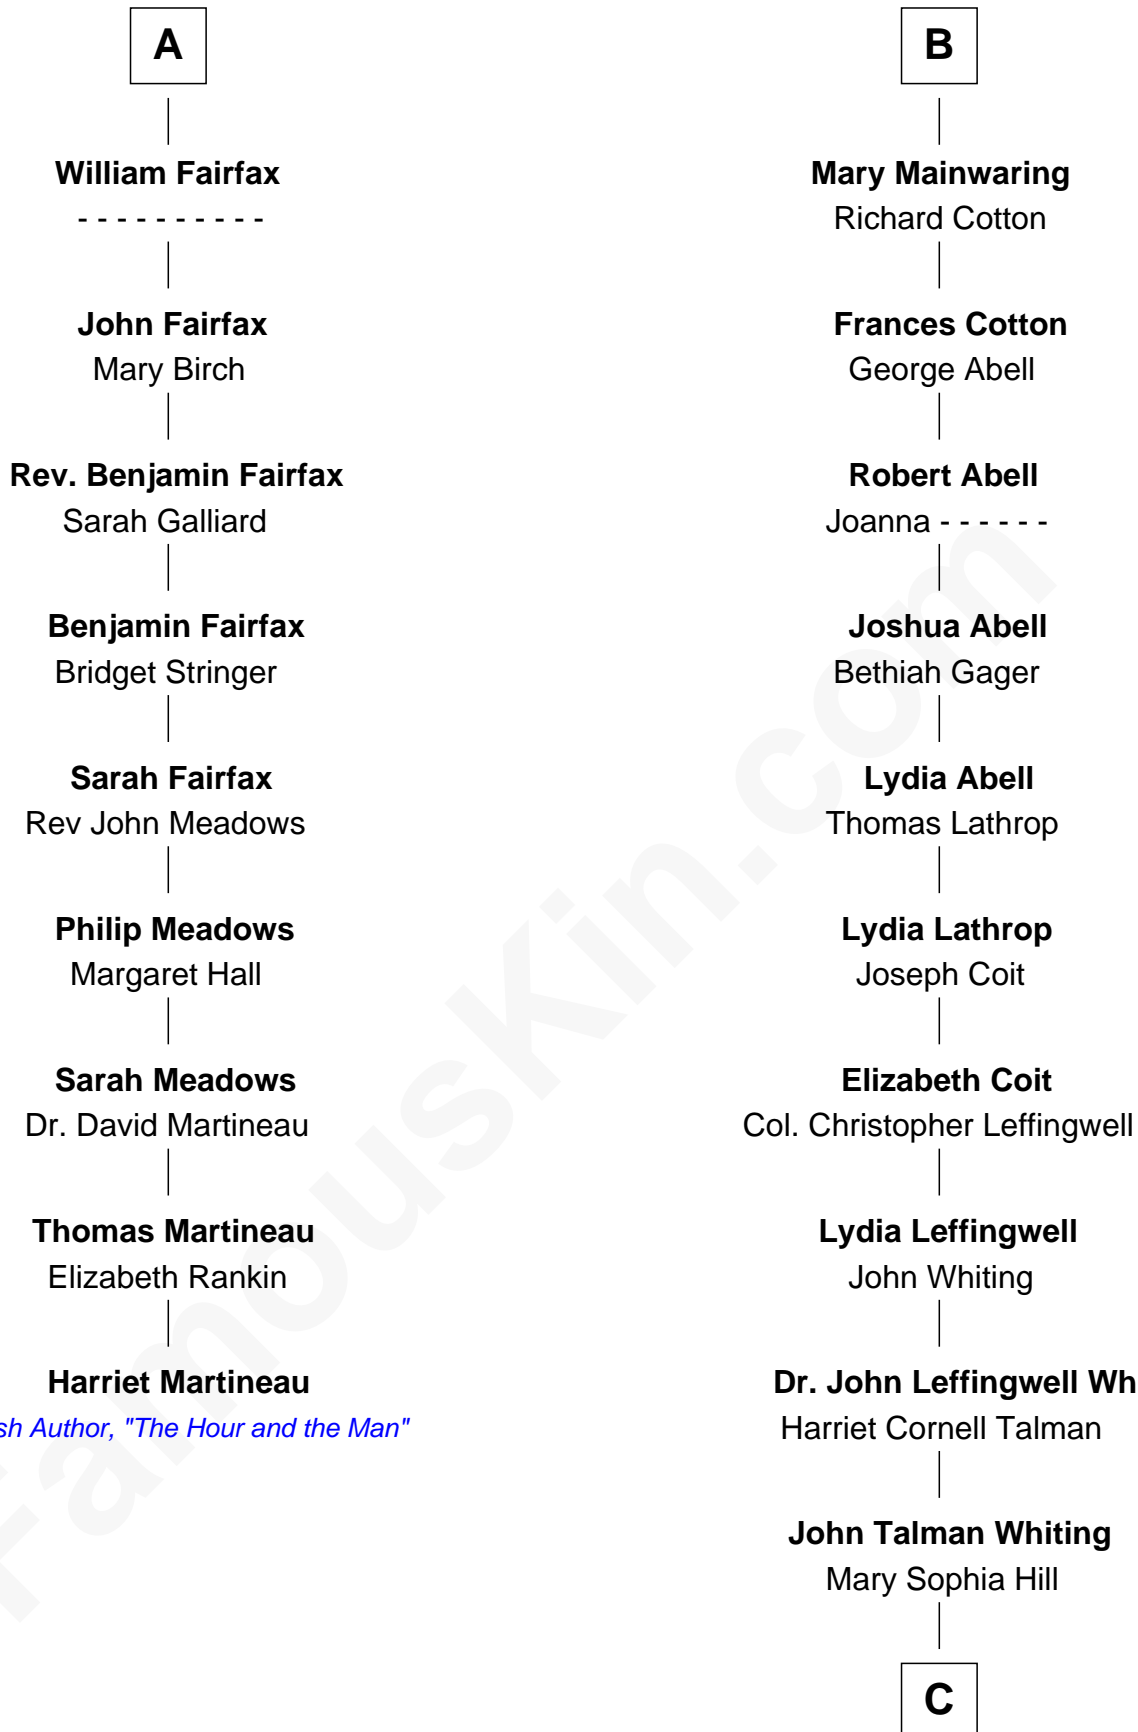

FamousKin.com Relationship Chart of

Harriet Martineau

Author of The Hour and the Man

15th cousin 5 times removed of

Adlai Stevenson III

U.S. Senator from Illinois

Sir Thomas de Beauchamp

Katherine de Mortimer

Jane de Neville

Sir William Gascoigne

Sir William Gascoigne

Margaret Percy

Agnes Gascoigne

Sir Thomas Fairfax

A

Sir William Beauchamp

Joan Fitzalan

Joan Beauchamp

James Butler

Elizabeth Butler

John Talbot

Ann Talbot

Sir Henry Vernon

Elizabeth Vernon

Sir Robert Corbet

Dorothy Corbet

Sir Richard Mainwaring

Sir Arthur Mainwaring

Margaret Mainwaring

B

C

Mary DeGama Whiting