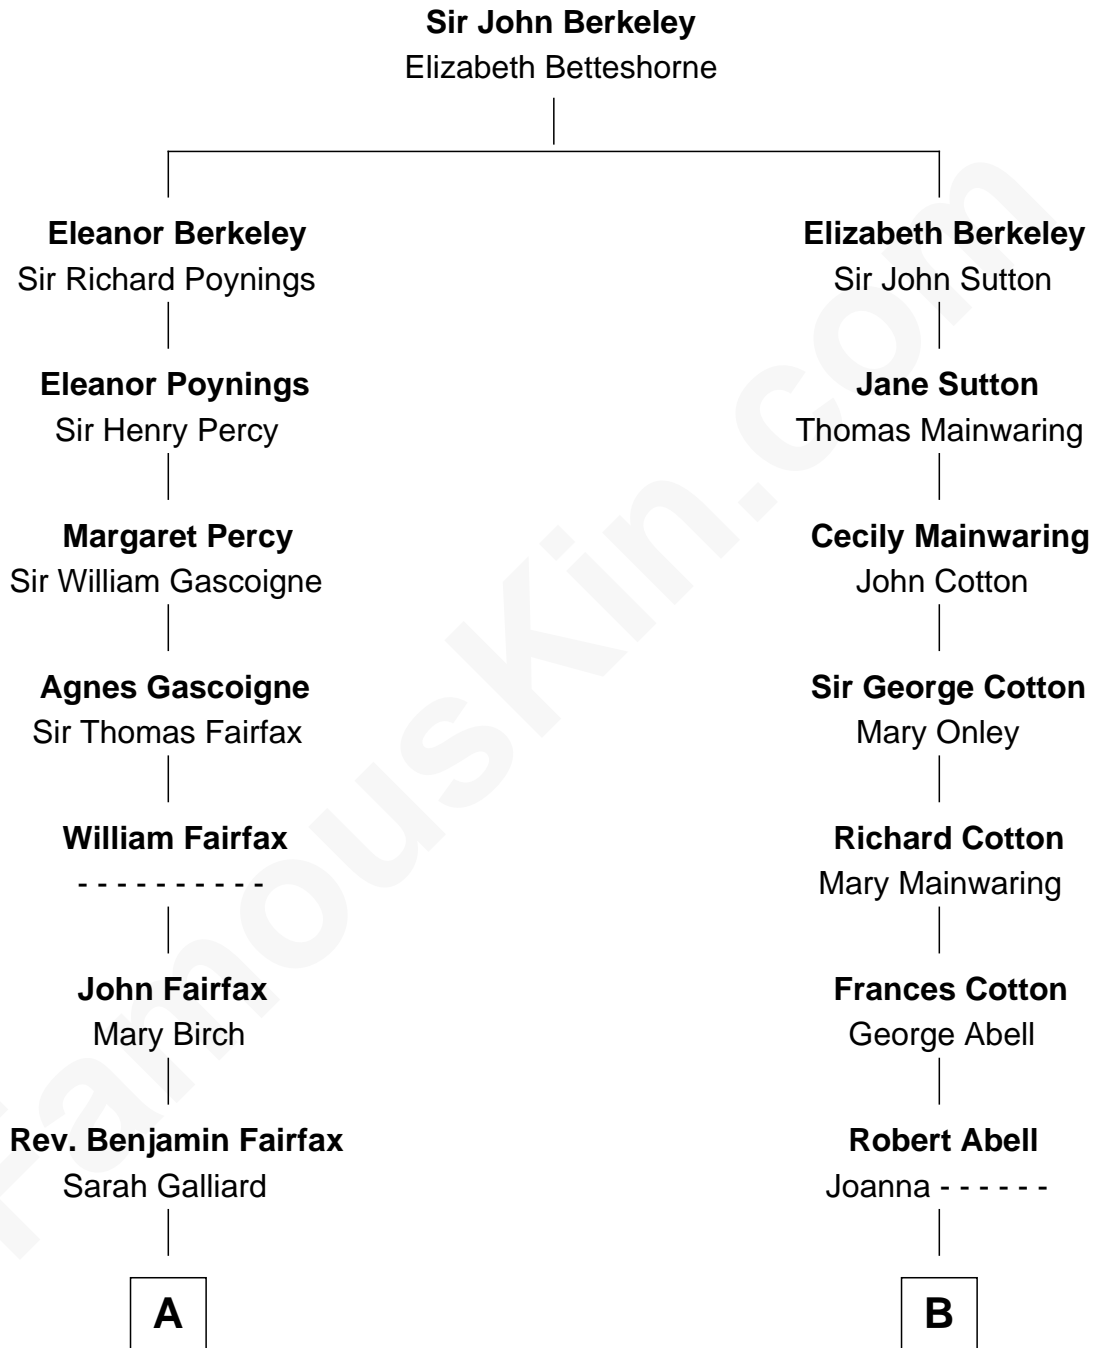

FamousKin.com

Relationship Chart of

Harriet Martineau

Author of The Hour and the Man

12th cousin 5 times removed of

Adlai Stevenson III

U.S. Senator from Illinois

A