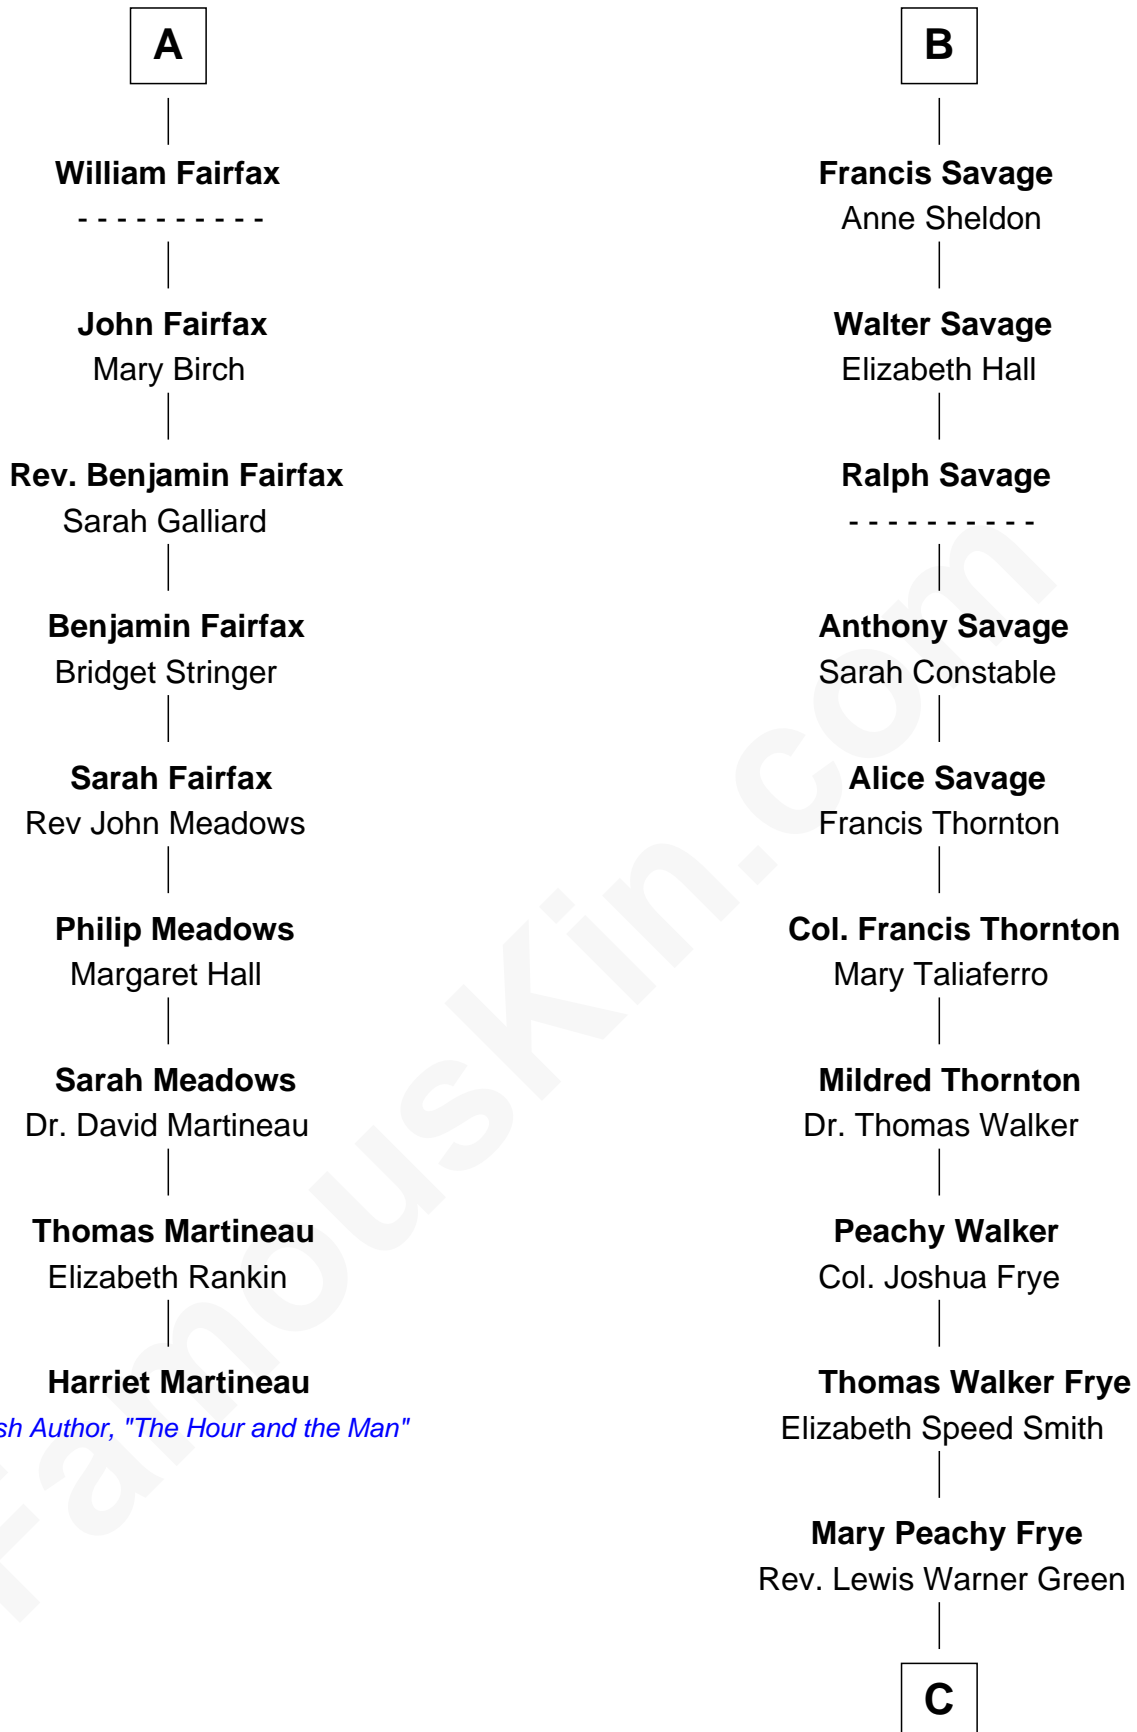

# FamousKin.com Relationship Chart of

**Harriet Martineau**

*Author of The Hour and the Man*

15th cousin 5 times removed of

**Adlai Stevenson III**

*U.S. Senator from Illinois*

**Henry Plantagenet**

Maud de Chaworth

**Sir Henry Percy**

Eleanor Poynings

**Margaret Percy**

Sir William Gascoigne

**Agnes Gascoigne**

Sir Thomas Fairfax

**A**

**Eleanor Plantagenet**

Richard Fitzalan

**Sir Richard Fitzalan**

Elizabeth de Bohun

**Elizabeth Fitzalan**

Sir Robert Goushill

**Joan Goushill**

Sir Thomas Stanley

**Katherine Stanley**

Sir John Savage

**Sir Christopher Savage**

Anne Stanley

**Sir Christopher Savage**

Anne Lygon

**B**

**C**

—  
**Letitia Green**