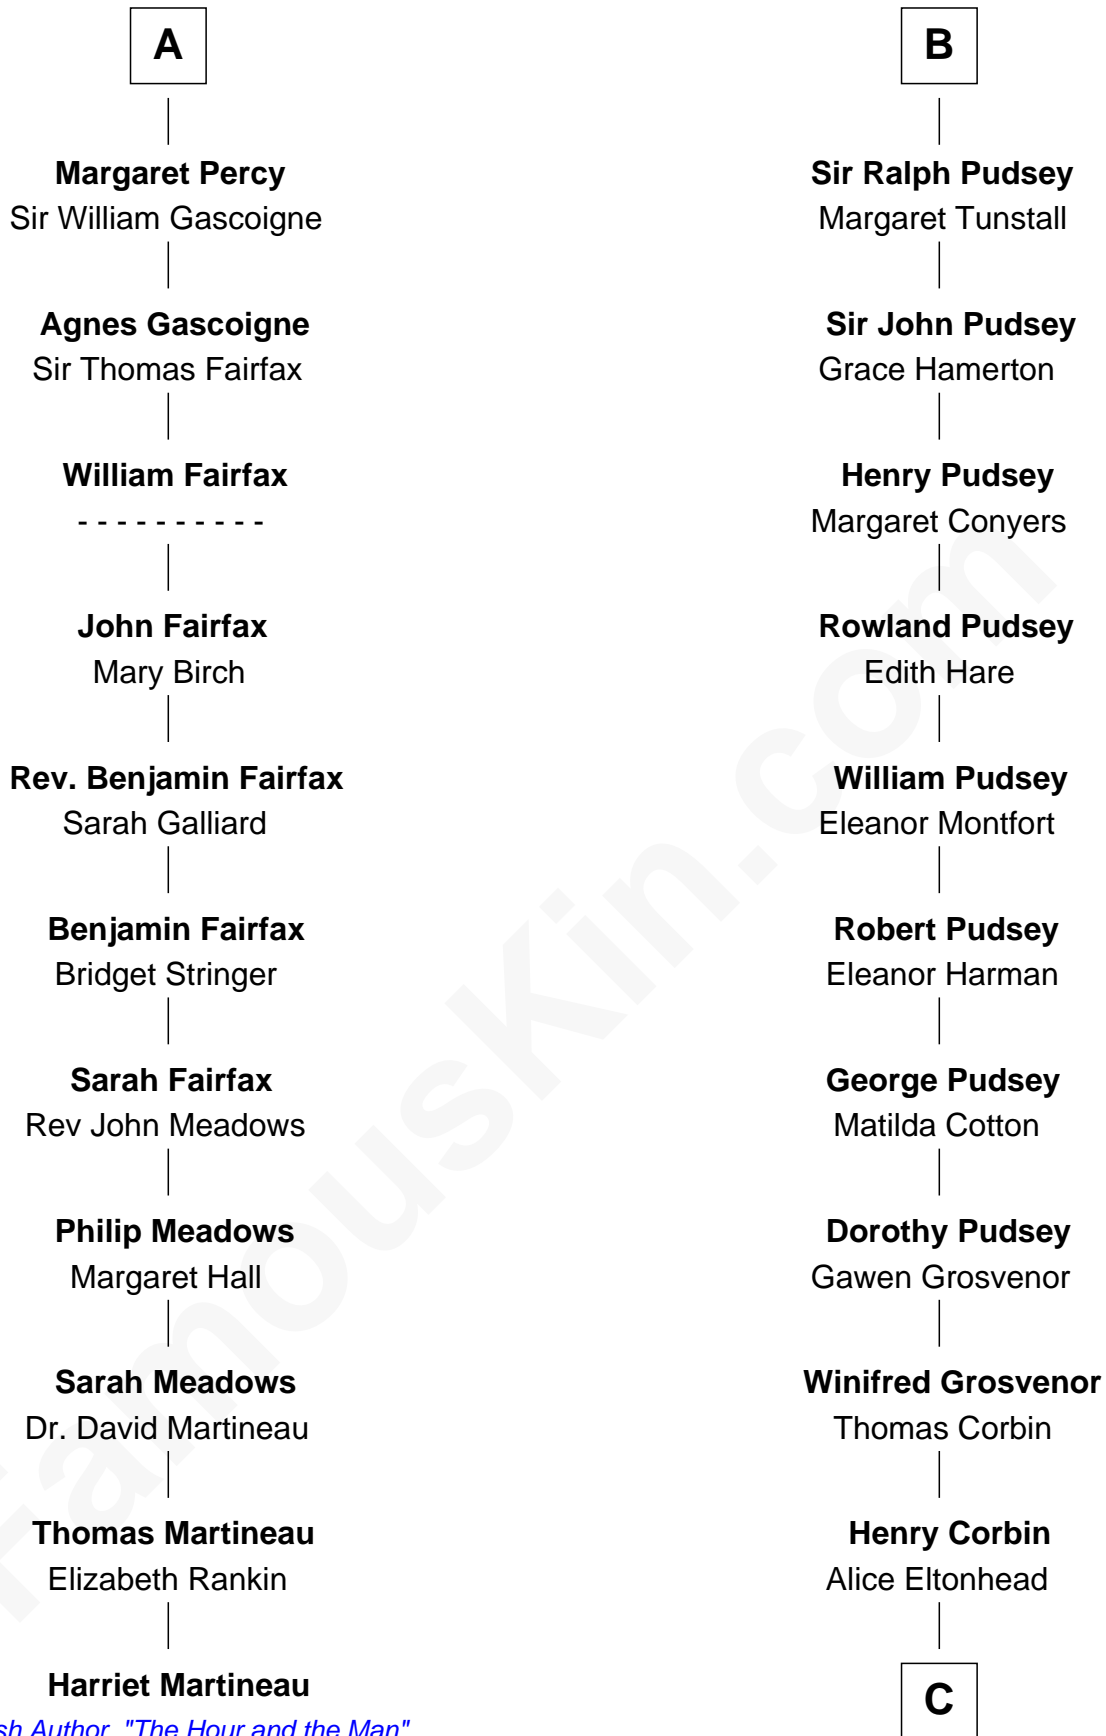

FamousKin.com Relationship Chart of

Harriet Martineau

Author of The Hour and the Man

17th cousin 3 times removed of

Henry Lee III

9th Governor of Virginia

Sir Richard FitzRoy

Rose de Dover

C

Laetitia Corbin

Richard Lee

Henry Lee

Mary Bland

Col. Henry Lee

Lucy Grymes

Henry Lee III

Light-Horse Harry