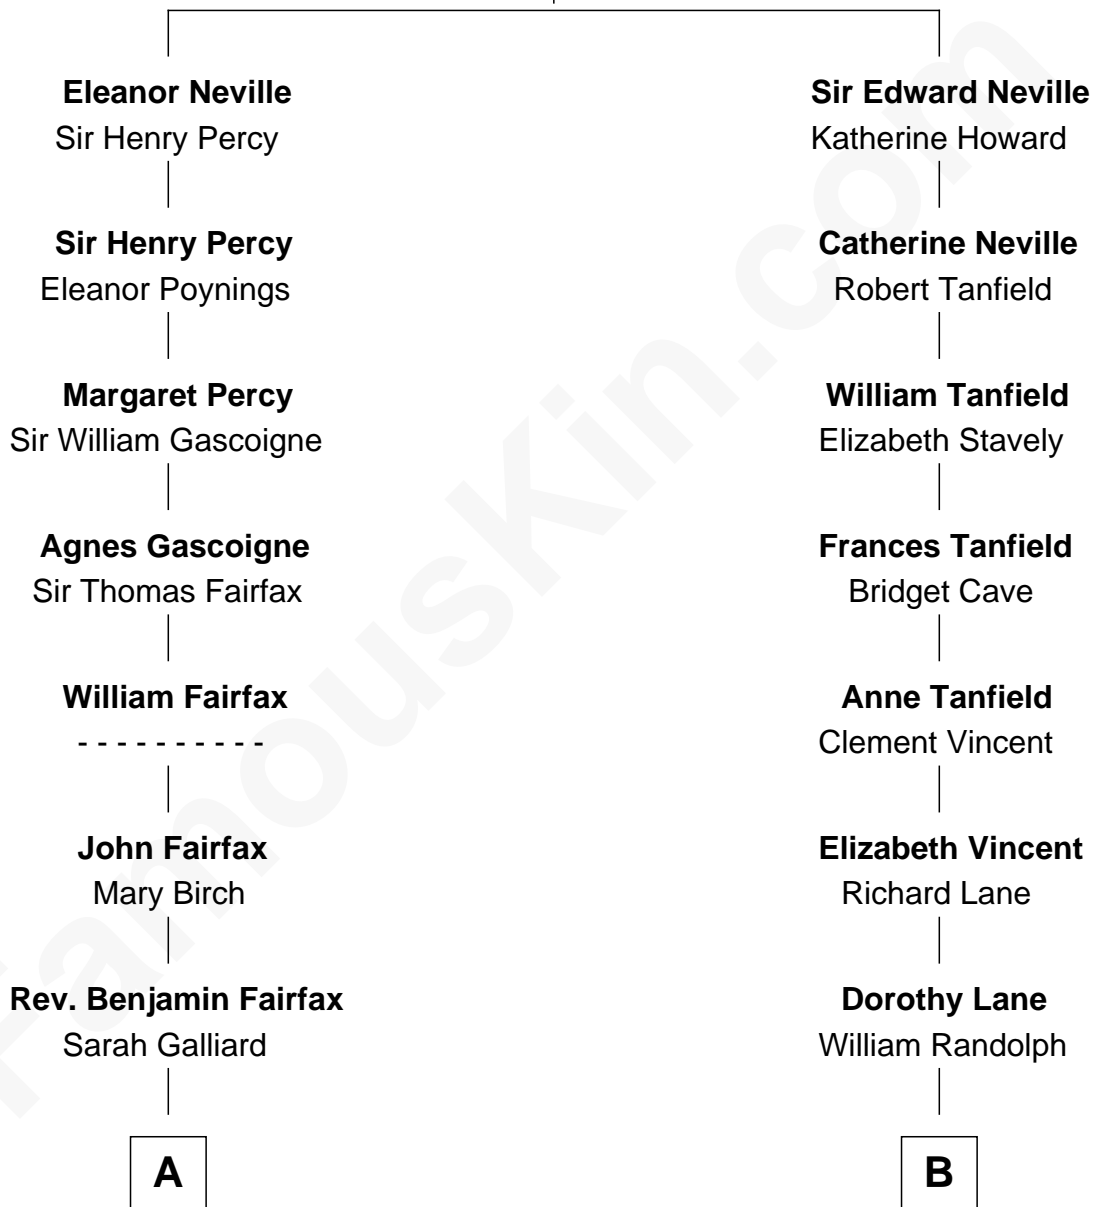

# FamousKin.com Relationship Chart of

**Harriet Martineau**

*Author of The Hour and the Man*

12th cousin of

**Henry Lee III**

*9th Governor of Virginia*

**Sir Ralph Neville**

Joan Beaufort

**B**

**Richard Randolph**  
Elizabeth Ryland

**Col. William Randolph**  
Mary Isham

**Elizabeth Randolph**  
Richard Bland

**Mary Bland**  
Henry Lee

**Col. Henry Lee**  
Lucy Grymes

**Henry Lee III**  
*Light-Horse Harry*