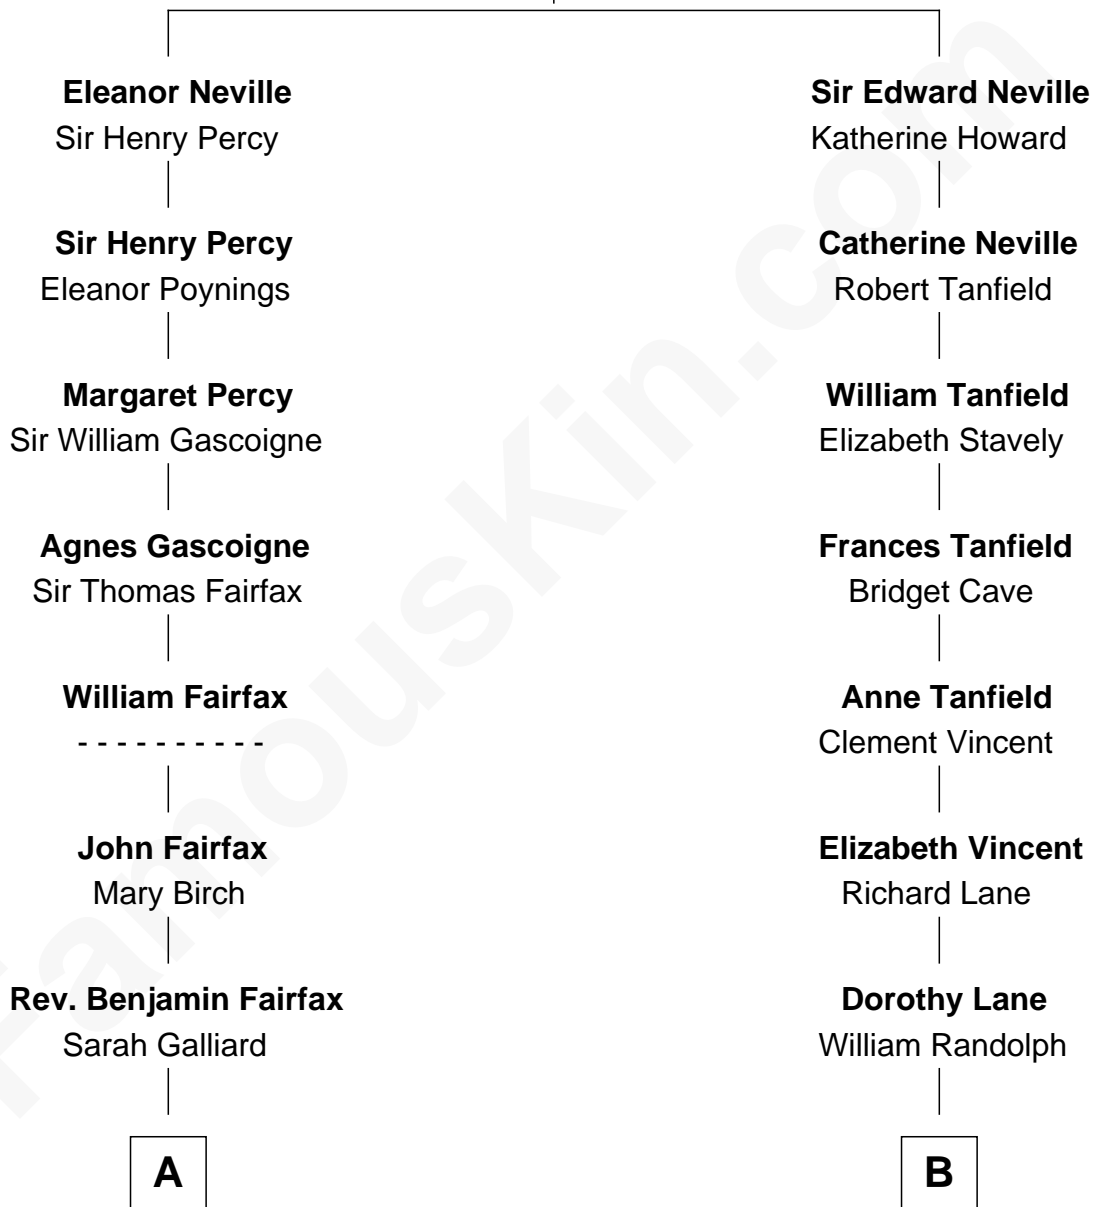

Sir Ralph Neville

Joan Beaufort