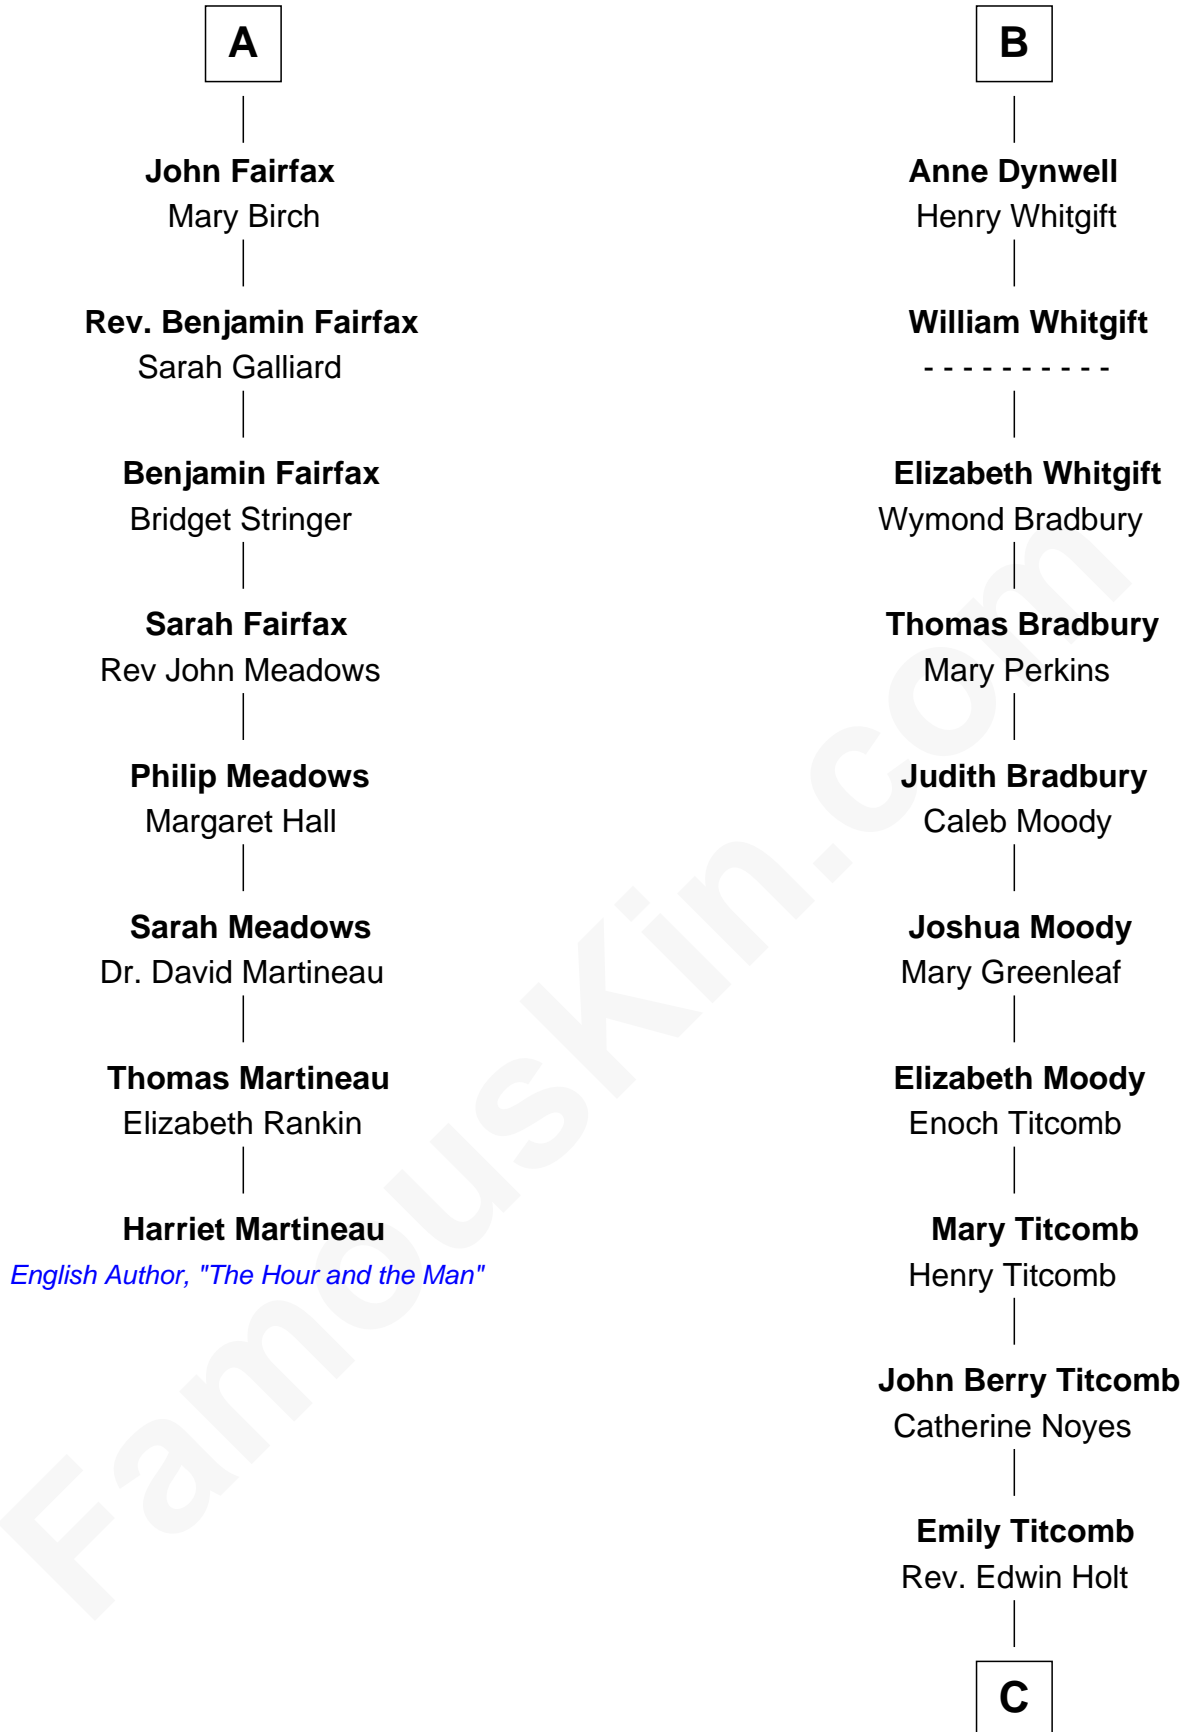

FamousKin.com Relationship Chart of

Harriet Martineau

Author of The Hour and the Man

14th cousin 7 times removed of

Linda Hamilton

TV and Movie Actress

Sir Henry de Percy

Idoine de Clifford