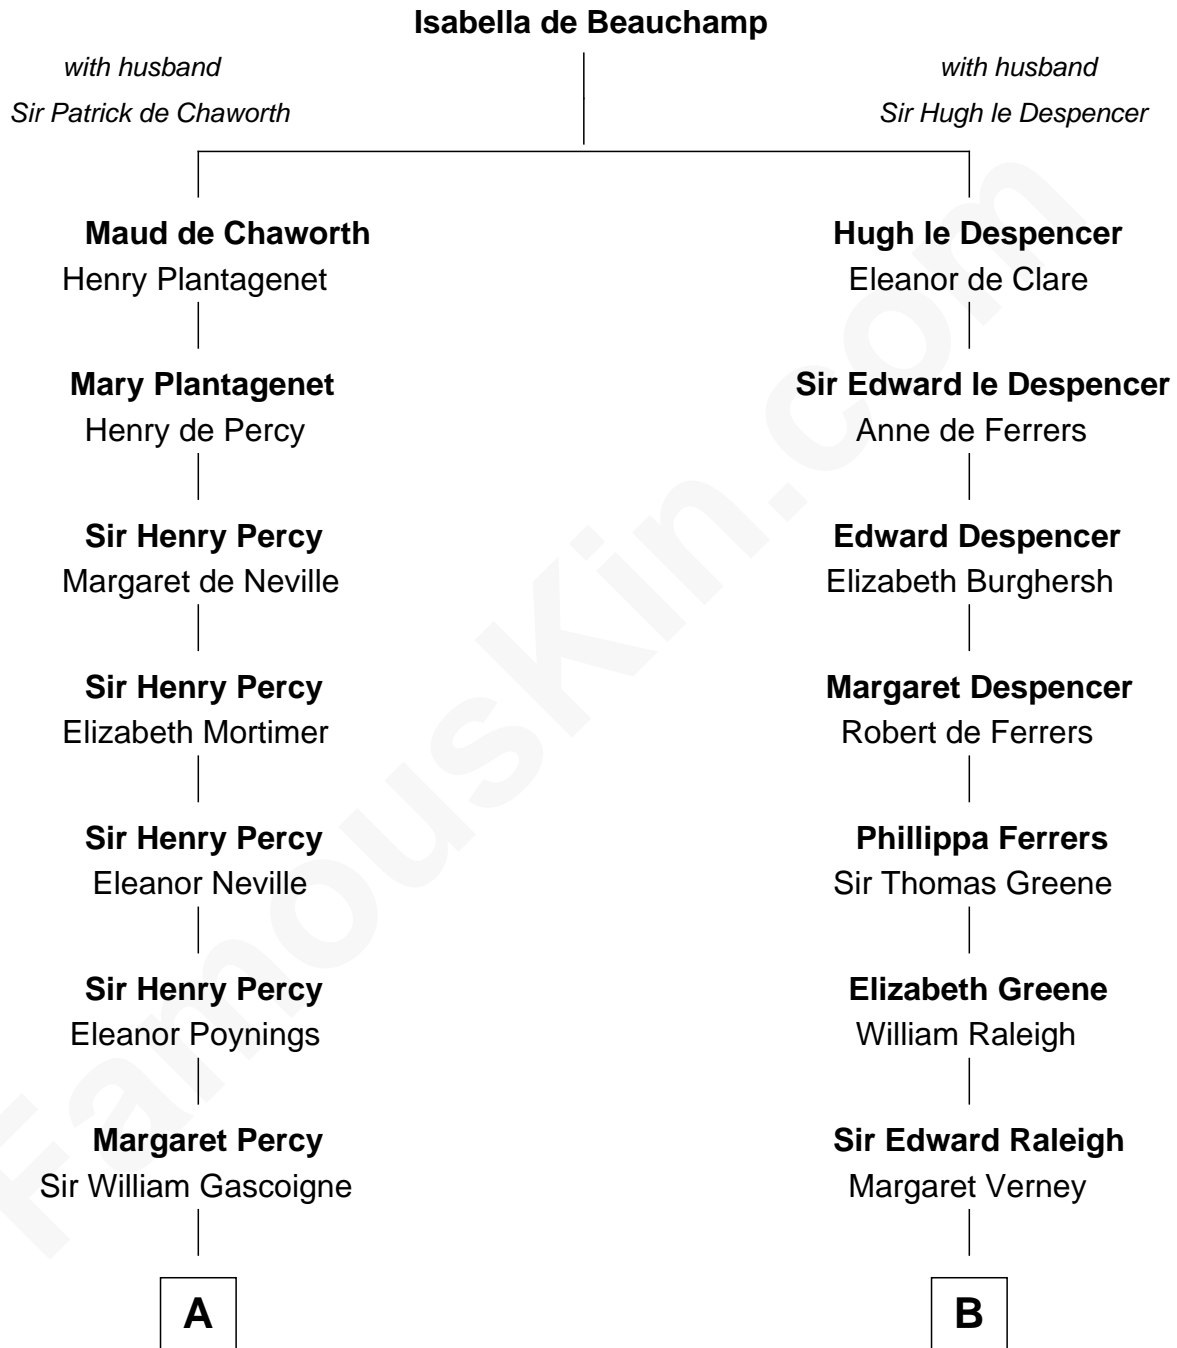

# FamousKin.com Relationship Chart of

**Harriet Martineau**

*Author of The Hour and the Man*

16th cousin 5 times removed of

**Amelia Earhart**

*Aviation Pioneer*

**C**

**Dr. Ephraim Otis**

Mary Cornell

**Isaac Otis**

Caroline Abigail Curtis

**Alfred Gideon Otis**

Amelia Josephine Harres

**Amelia Otis**

Edwin Stanton Earhart

**Amelia Earhart**