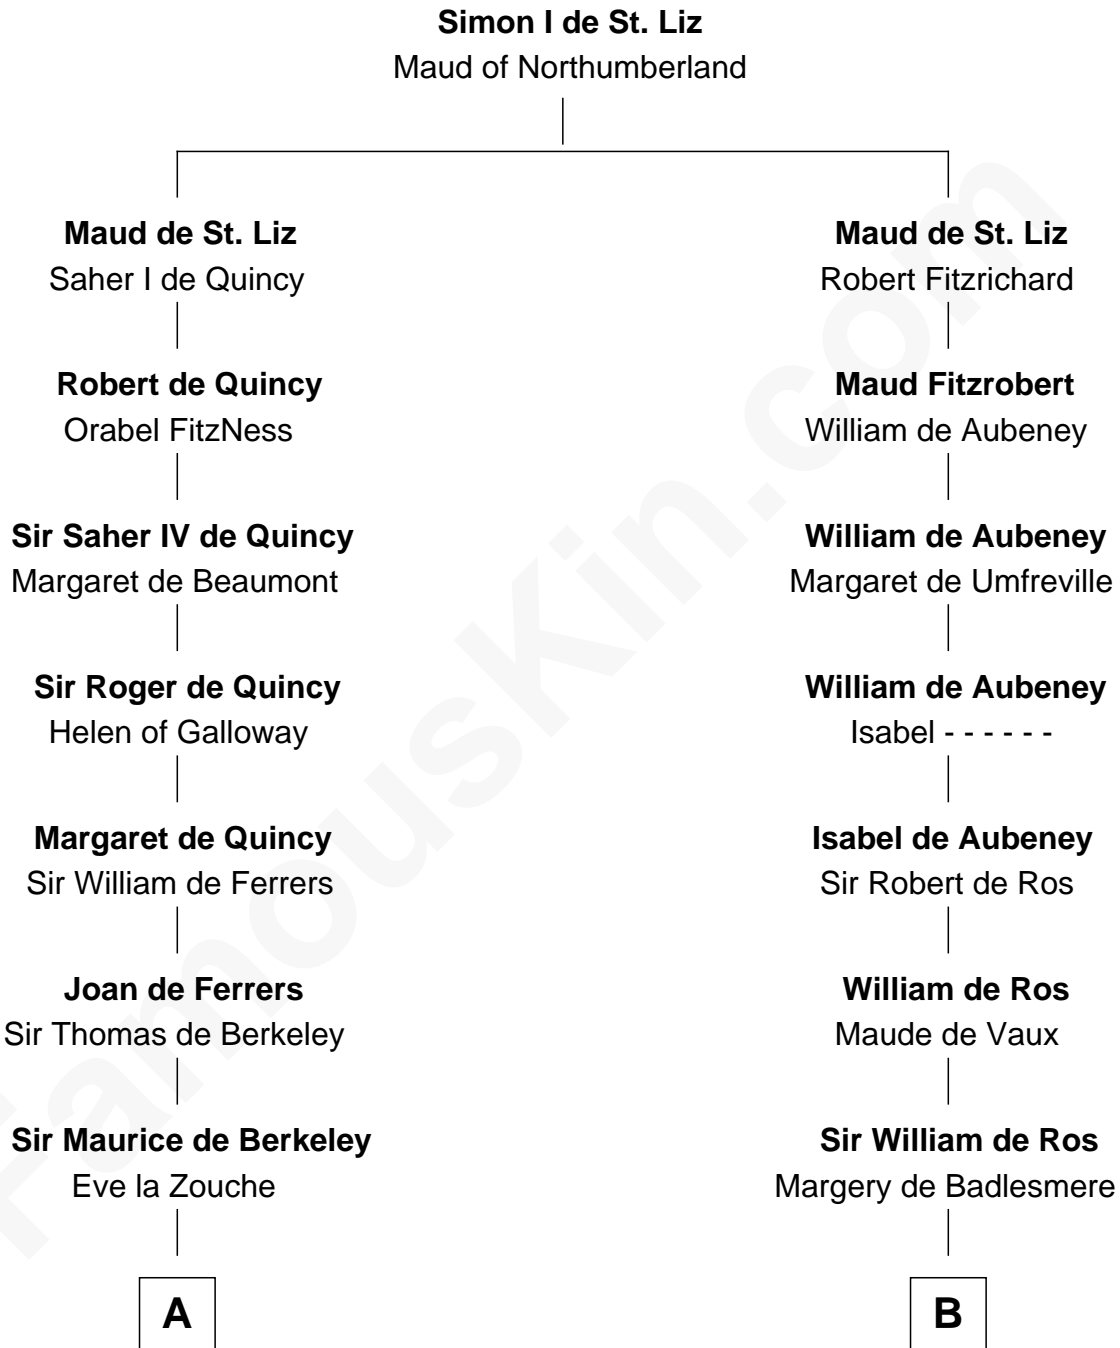

# FamousKin.com Relationship Chart of

**Harriet Martineau**

*Author of The Hour and the Man*

21st cousin of

**William Henry Harrison**

*9th U.S. President*

**C**

**Sarah Fairfax**  
Rev John Meadows

**Philip Meadows**  
Margaret Hall

**Sarah Meadows**  
Dr. David Martineau

**Thomas Martineau**  
Elizabeth Rankin

**Harriet Martineau**  
*English Author, "The Hour and the Man"*

**D**

**Benjamin Harrison**  
Hannah Churchill