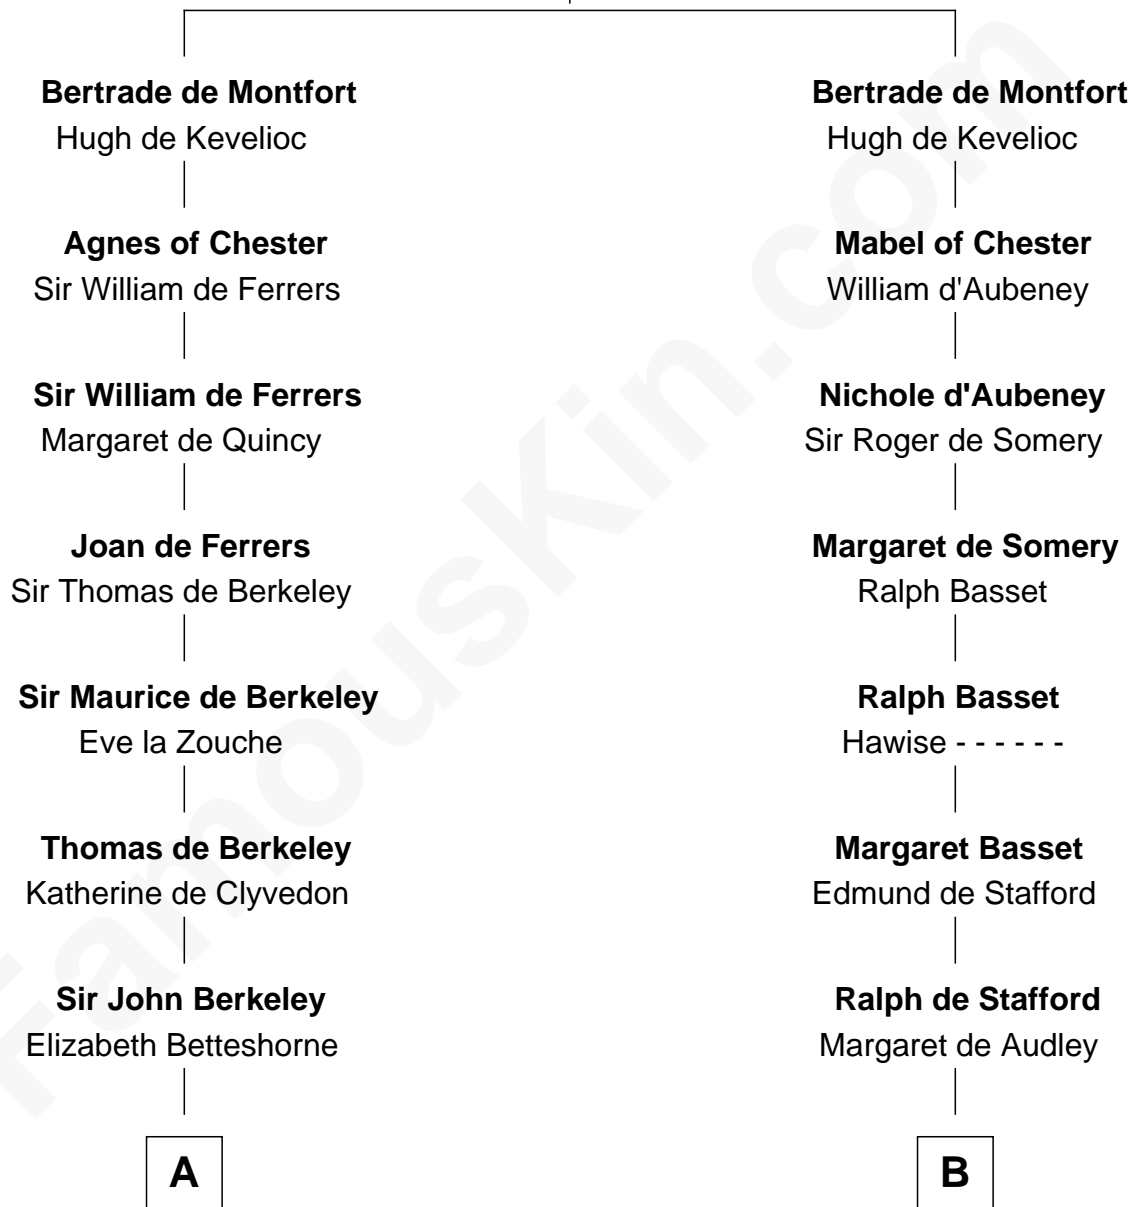

# FamousKin.com Relationship Chart of

**Harriet Martineau**

*Author of The Hour and the Man*

19th cousin 2 times removed of

**William Henry Harrison**

*9th U.S. President*

**Simon III de Montfort**

Maud - - - - -

**C**

**Sarah Meadows**  
Dr. David Martineau

**Thomas Martineau**  
Elizabeth Rankin

**Harriet Martineau**  
*English Author, "The Hour and the Man"*

**D**

**Benjamin Harrison**  
Hannah Churchill

**Benjamin Harrison**  
Elizabeth Burwell

**Benjamin Harrison**  
Anne Carter

**Benjamin Harrison**  
Elizabeth Bassett

**William Henry Harrison**  
*9th U.S. President*

FamousKin.com