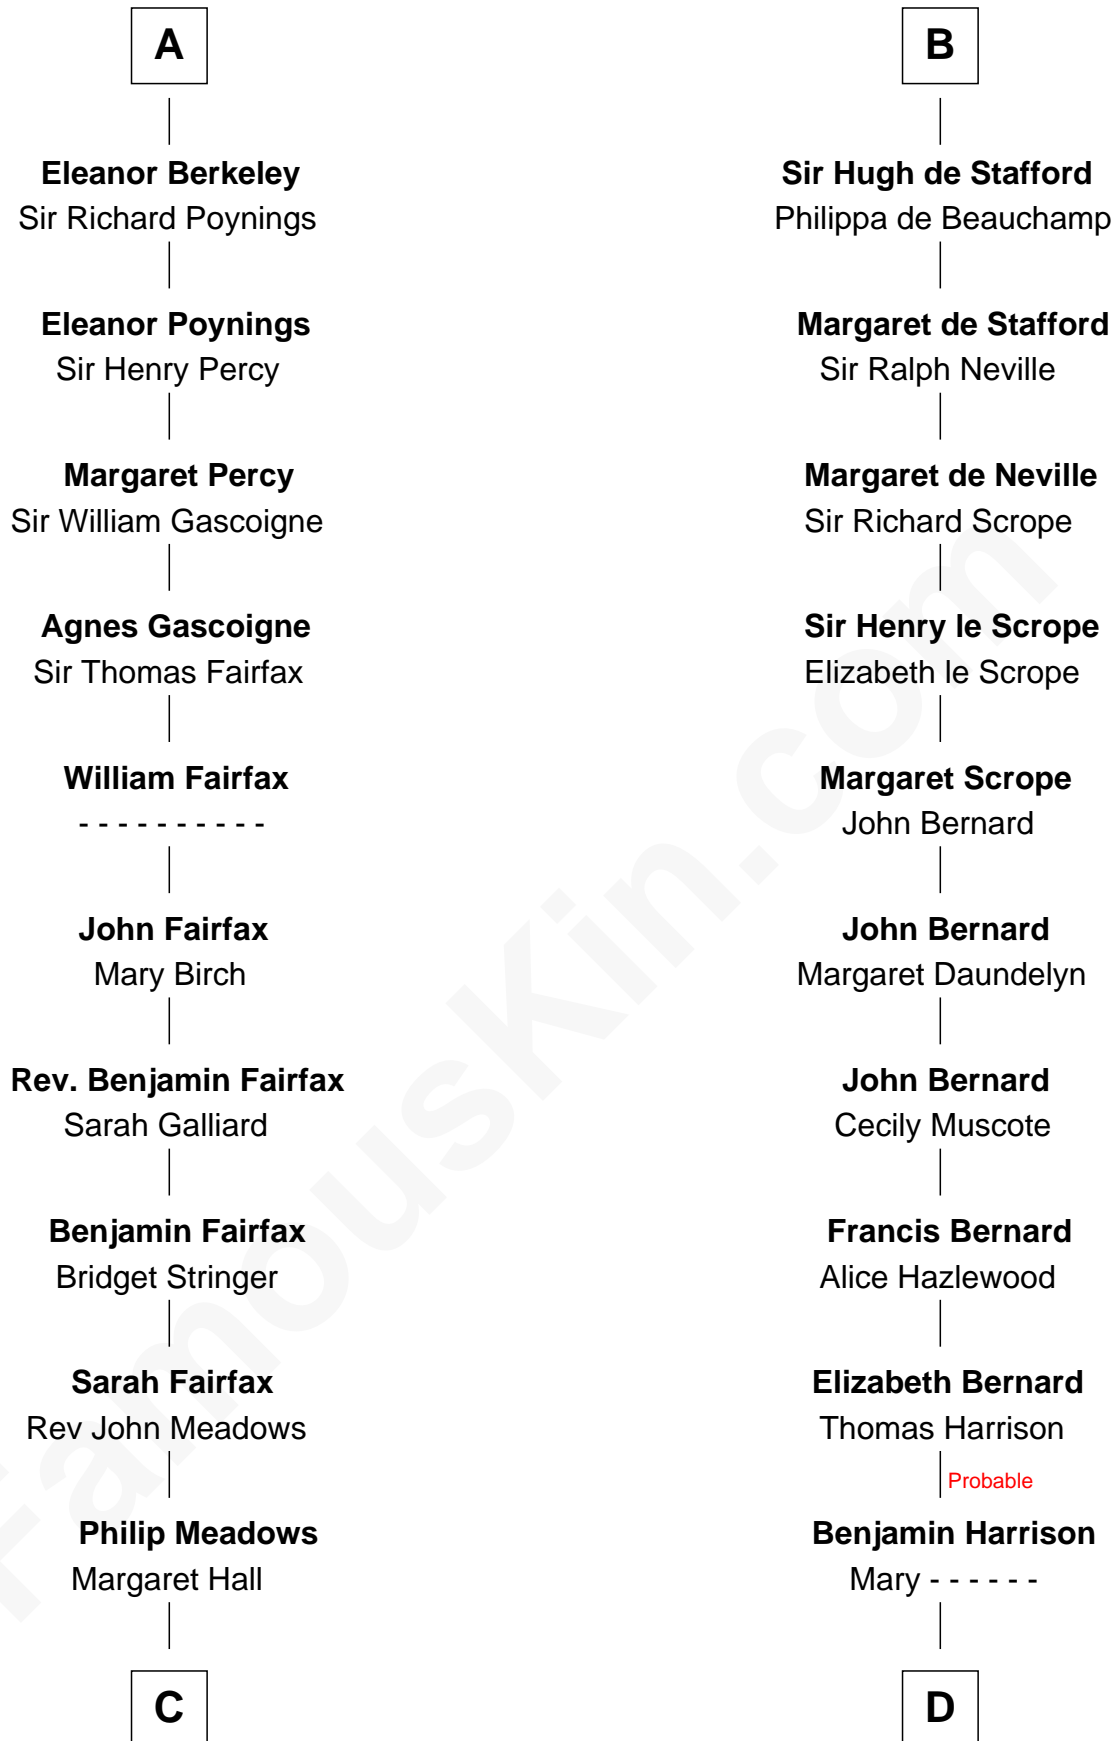

# FamousKin.com Relationship Chart of

**Harriet Martineau**

*Author of The Hour and the Man*

19th cousin 2 times removed of

**William Henry Harrison**

*9th U.S. President*

**Simon III de Montfort**

Maud - - - - -

**C**

**Sarah Meadows**  
Dr. David Martineau

**Thomas Martineau**  
Elizabeth Rankin

**Harriet Martineau**  
*English Author, "The Hour and the Man"*

**D**

**Benjamin Harrison**  
Hannah Churchill

**Benjamin Harrison**  
Elizabeth Burwell

**Benjamin Harrison**  
Anne Carter

**Benjamin Harrison**  
Elizabeth Bassett

**William Henry Harrison**  
*9th U.S. President*

FamousKin.com