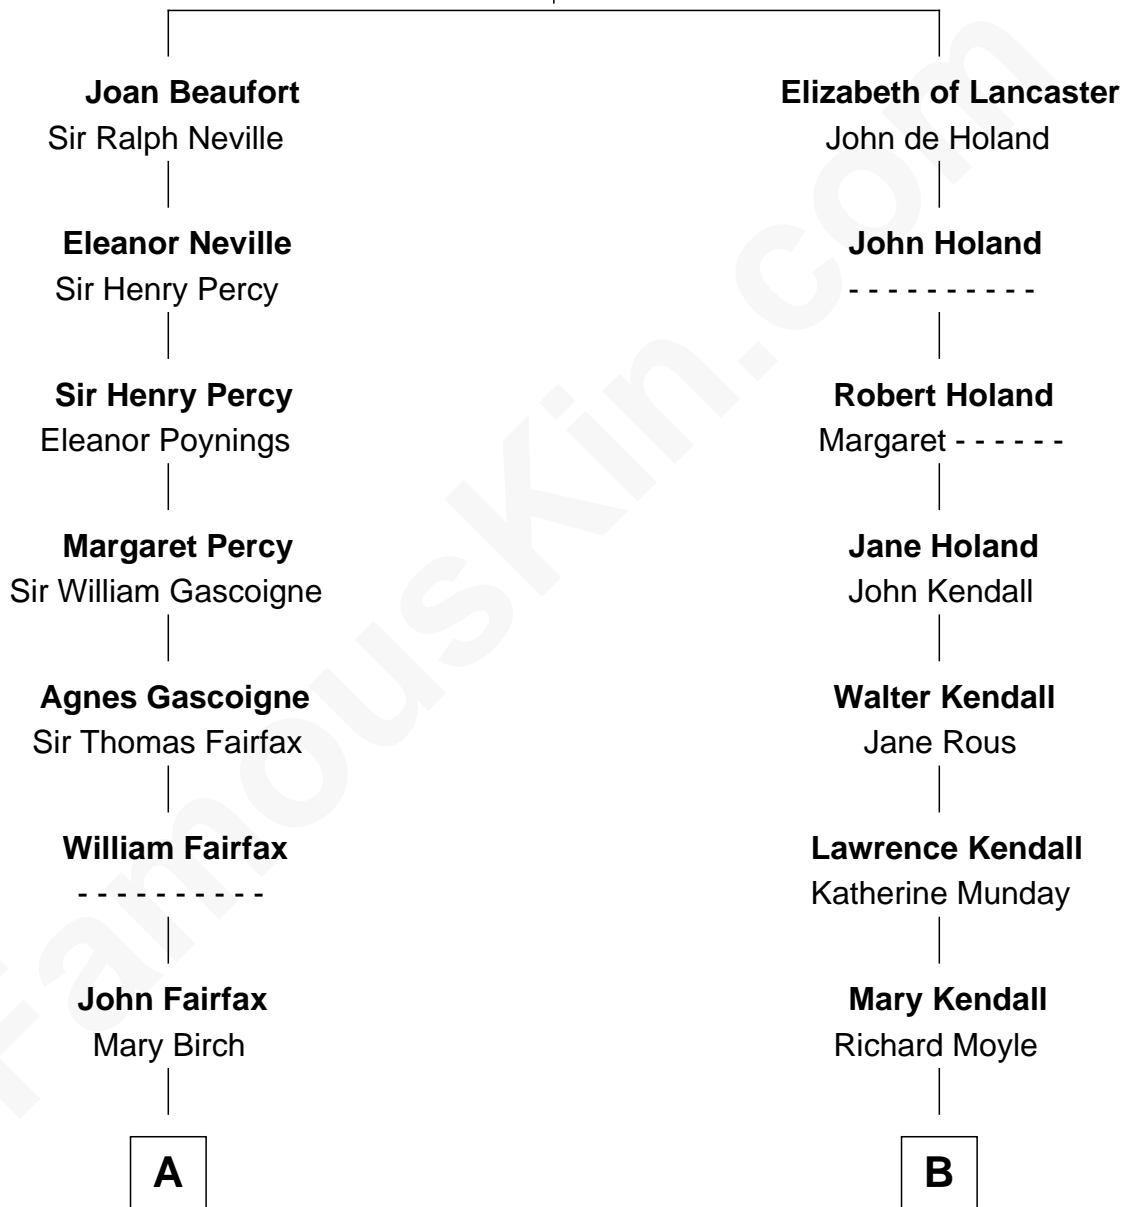

FamousKin.com Relationship Chart of

Harriet Martineau

Author of The Hour and the Man

13th cousin 7 times removed of

Ed Helms

TV and Movie Actor

John of Gaunt

*with wife
Katherine Roet*

*with wife
Blanche of Lancaster*

C

Inez Emeline Wright
George Pullen Jackson

Frances Helen Jackson
Fitzgerald Sale Parker

Pamela Ann Parker
John A. Helms

Ed Helms
TV and Movie Actor

FamousKin.com