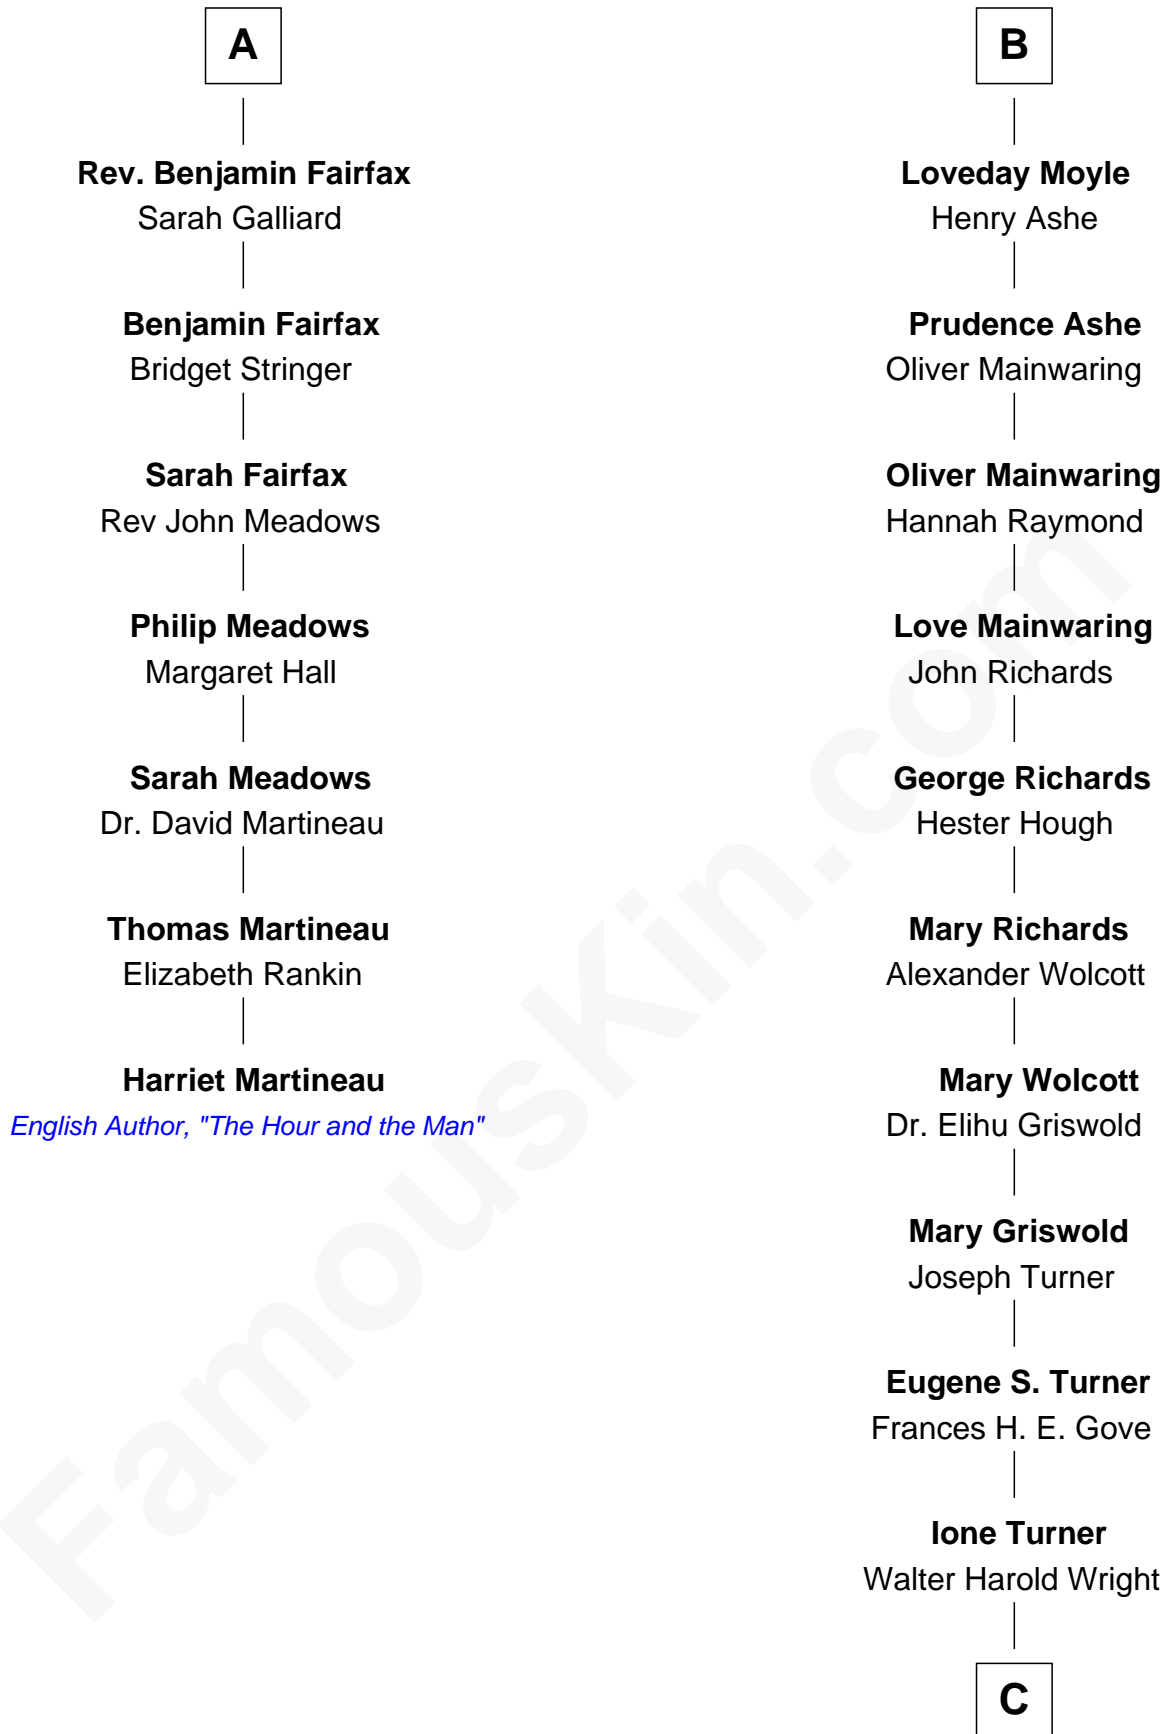

FamousKin.com Relationship Chart of

Harriet Martineau

Author of The Hour and the Man

13th cousin 7 times removed of

Ed Helms

TV and Movie Actor

John of Gaunt

*with wife
Katherine Roet*

*with wife
Blanche of Lancaster*

C

Inez Emeline Wright
George Pullen Jackson

Frances Helen Jackson
Fitzgerald Sale Parker

Pamela Ann Parker
John A. Helms

Ed Helms
TV and Movie Actor

FamousKin.com