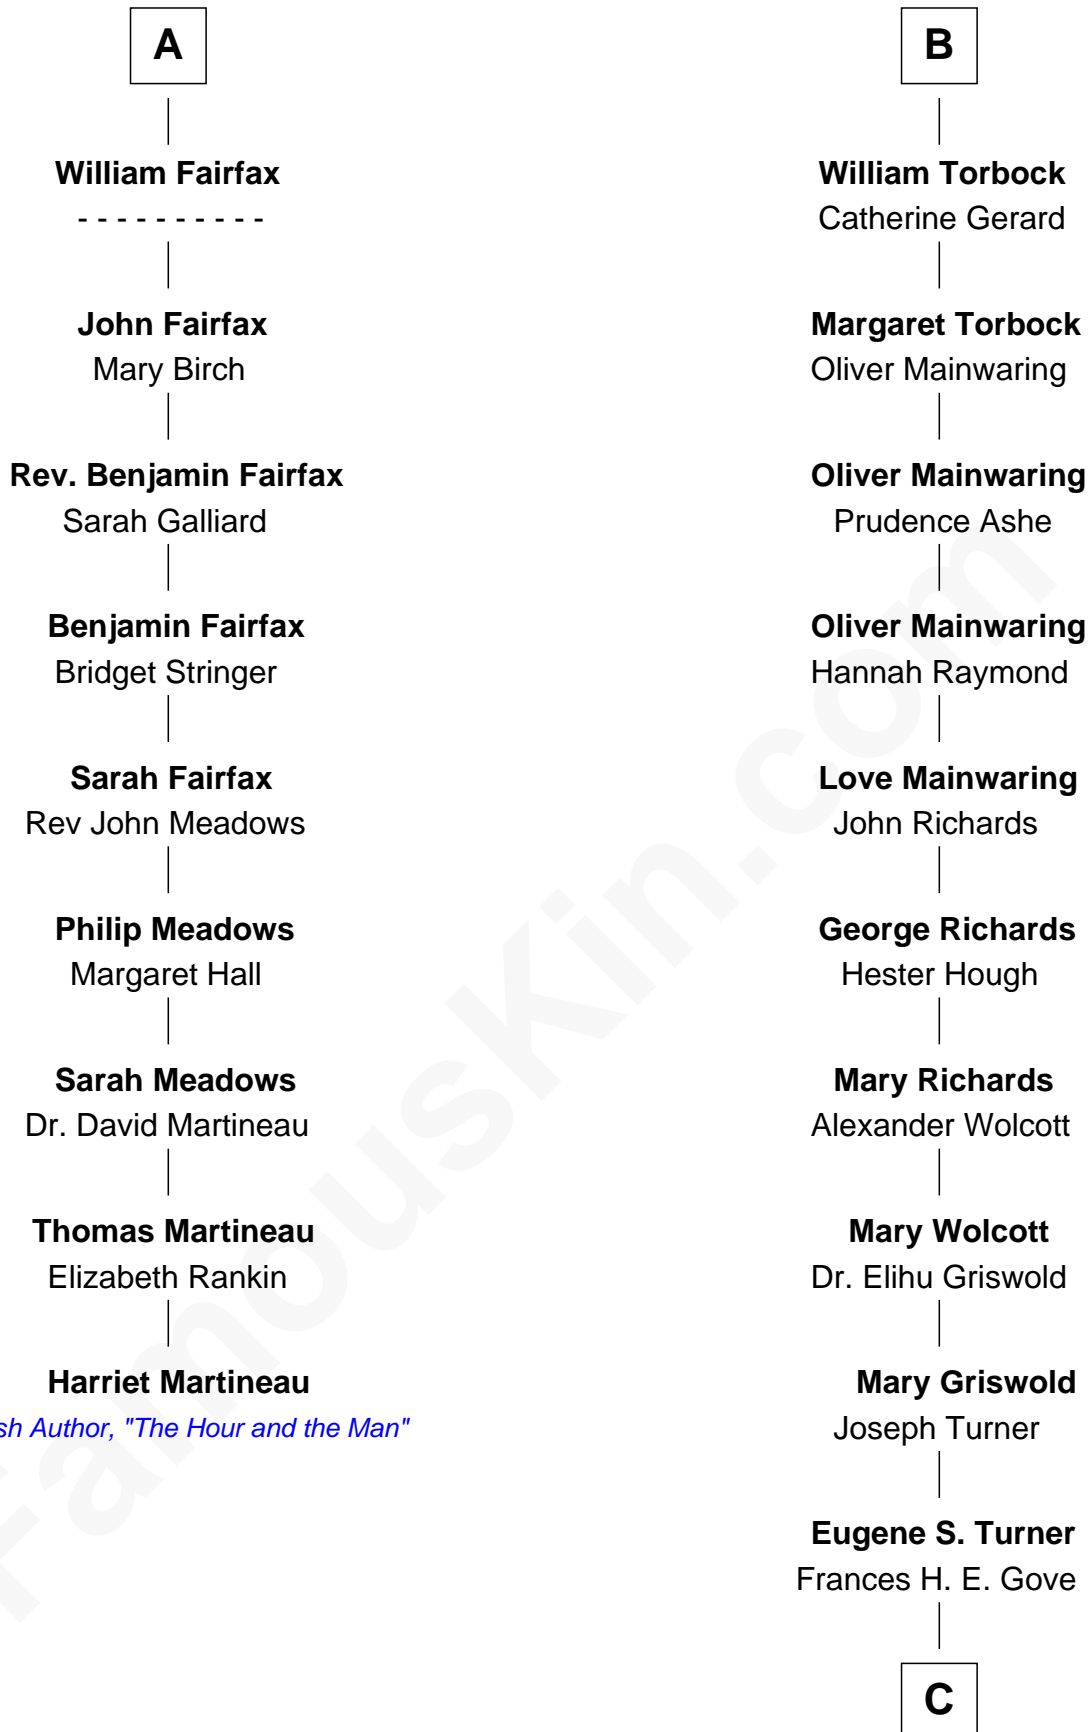

FamousKin.com Relationship Chart of

Harriet Martineau

Author of The Hour and the Man

15th cousin 6 times removed of

Ed Helms

TV and Movie Actor

Henry Plantagenet
Maud de Chaworth

Mary Plantagenet
Henry de Percy

A

Eleanor Plantagenet
Richard Fitzalan

Sir Richard Fitzalan
Elizabeth de Bohun

Elizabeth Fitzalan
Sir Robert Goushill

Joan Goushill
Sir Thomas Stanley

Sir John Stanley
Elizabeth Weever

Margery Stanley
Sir William Torbock

Thomas Torbock
Elizabeth Moore

B

C

|
Ione Turner

Walter Harold Wright

|
Inez Emeline Wright

George Pullen Jackson

|
Frances Helen Jackson