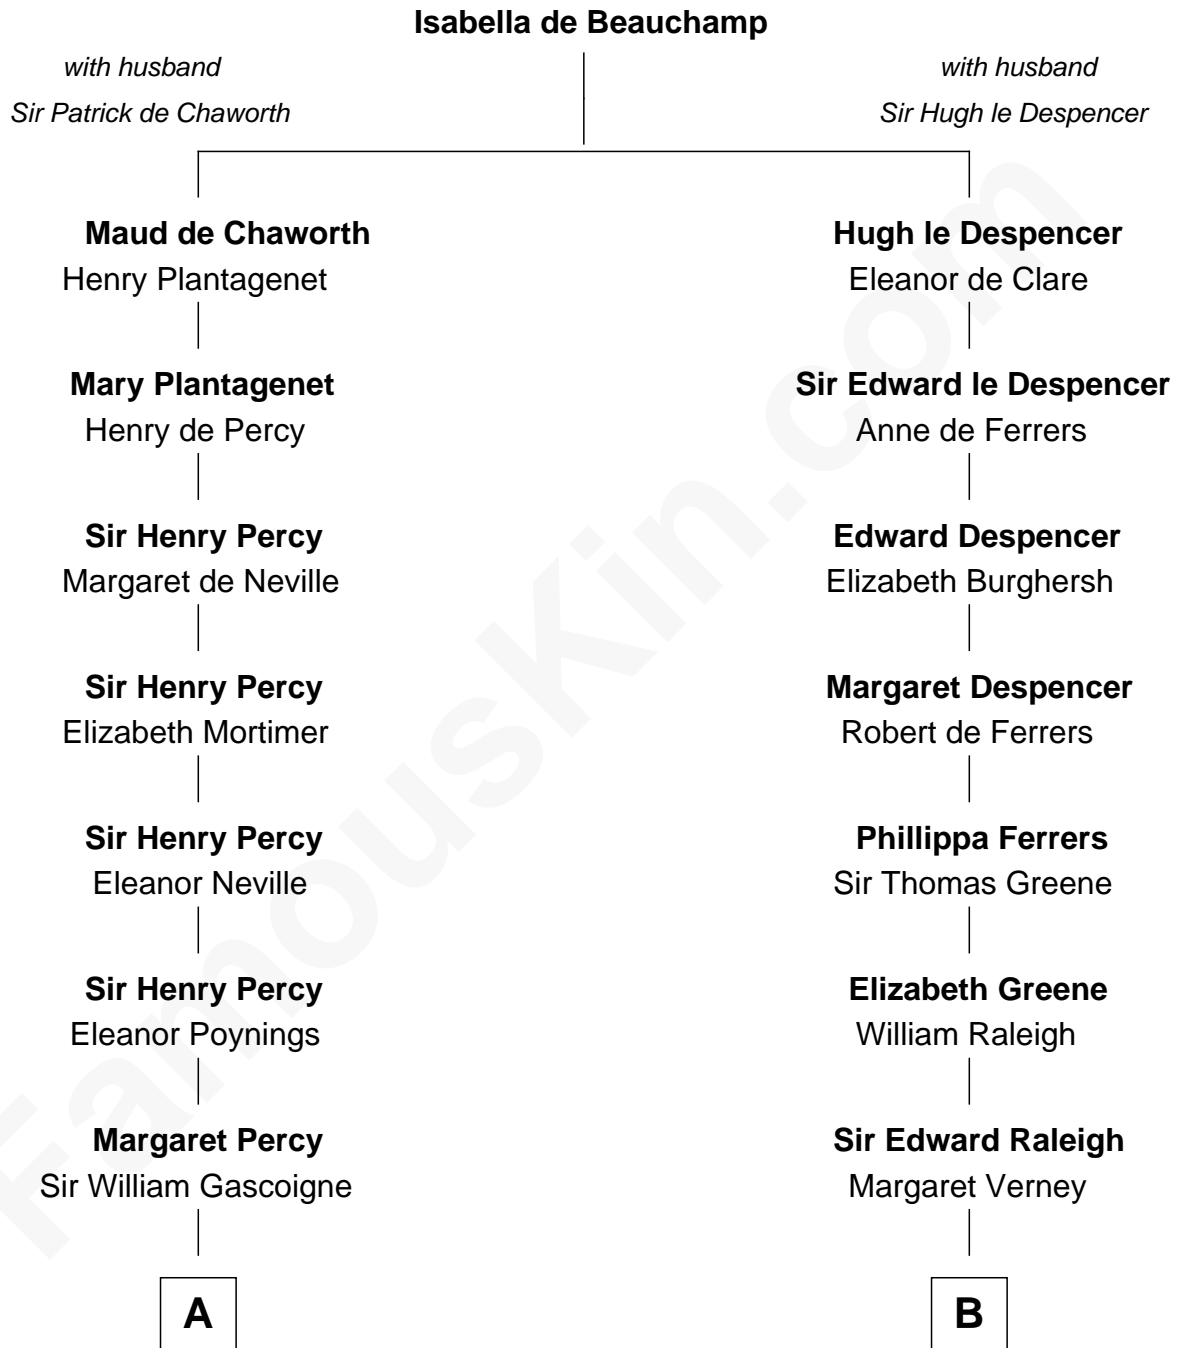

# FamousKin.com Relationship Chart of

**Harriet Martineau**

*Author of The Hour and the Man*

16th cousin 2 times removed of

**Joseph Wharton**

*Founder of the Wharton School of Business*

**C**

Deborah Fisher

William Wharton

Joseph Wharton

*Founder, Wharton School of Business*

FamousKin.com