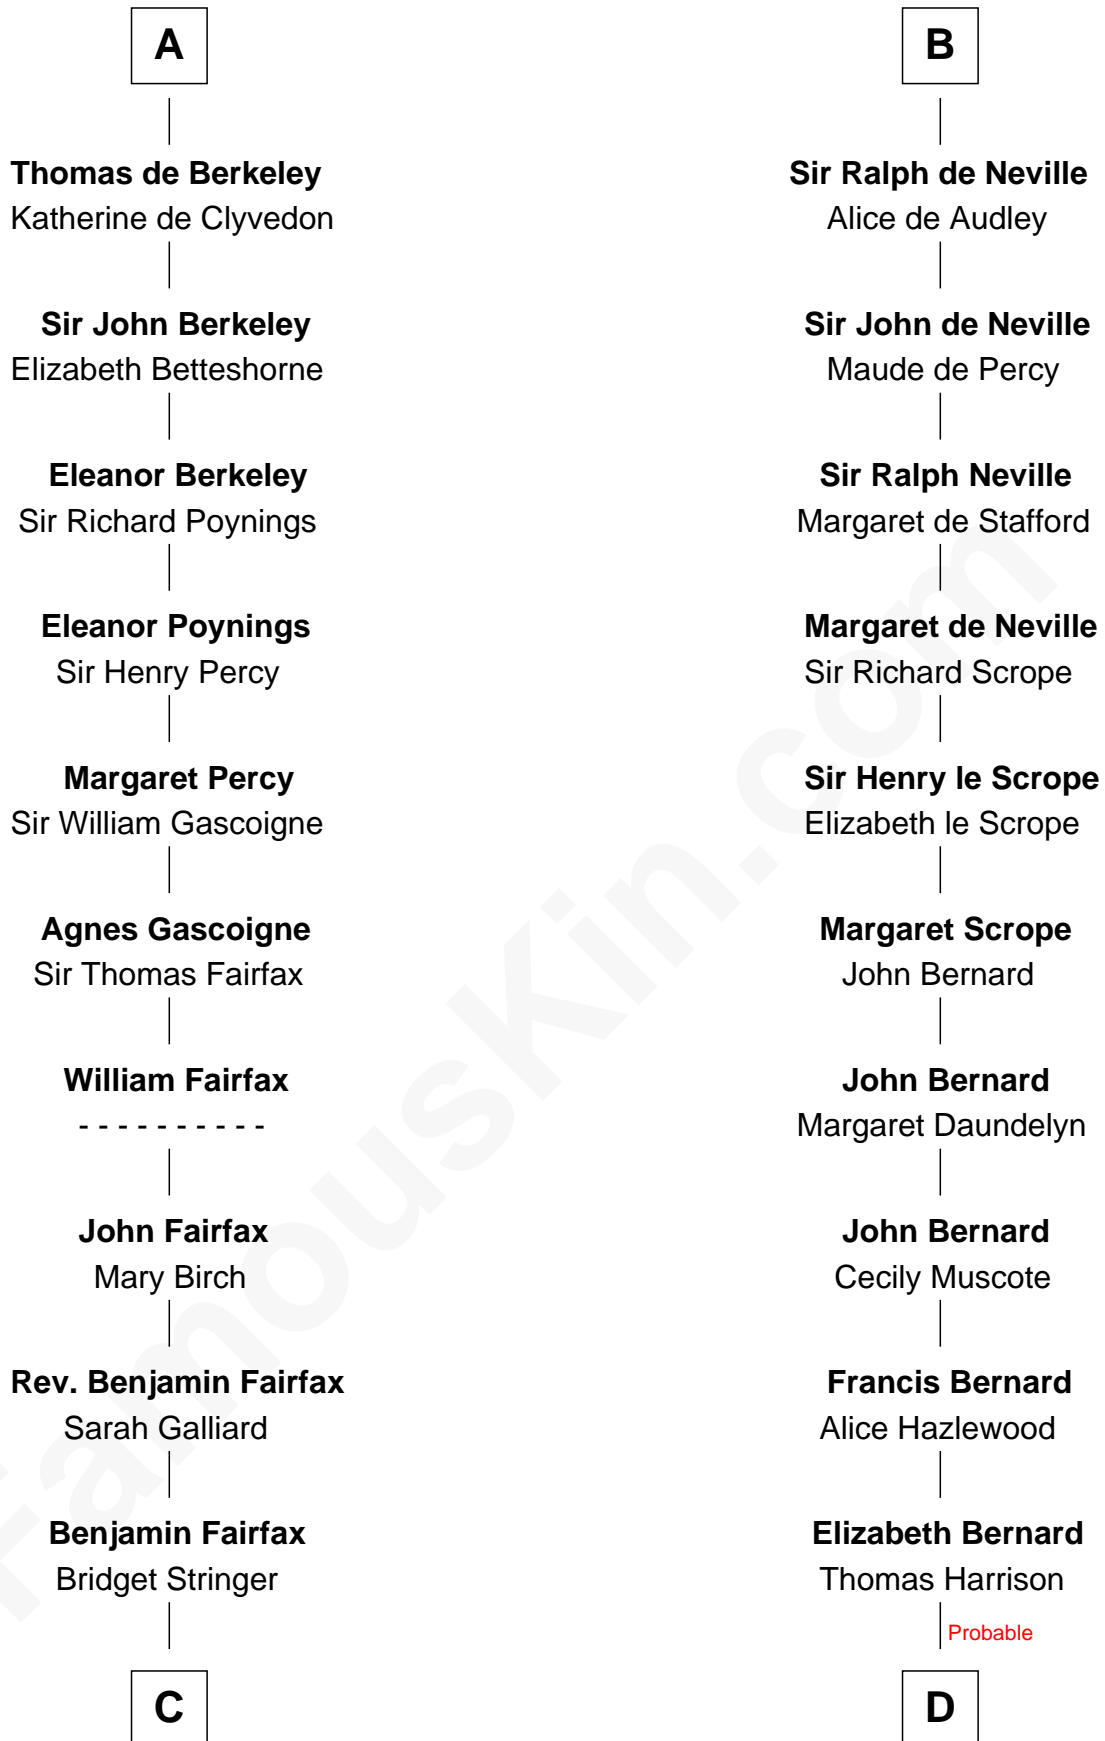

# FamousKin.com Relationship Chart of

**Harriet Martineau**

*Author of The Hour and the Man*

21st cousin of

**Benjamin Harrison V**

*Signer of the Declaration of Independence*

**Waltheof of Dunbar**

Sigrid - - - - -

**Margaret de Quincy**

Sir William de Ferrers

**Joan de Ferrers**

Sir Thomas de Berkeley

**Sir Maurice de Berkeley**

Eve la Zouche

**A**

**Gunnild of Dunbar**

Uhtred of Galloway

**Roland of Galloway**

Helena de Morville

**Alan of Galloway**

Helen de l'Isle

**Helen of Galloway**

Sir Roger de Quincy

**Ellen de Quincy**

Alan la Zouche

**Margery la Zouche**

Robert FitzRoger

**Euphemia de Clavering**

Sir Ranulph de Neville

**B**

**C**

**Sarah Fairfax**  
Rev John Meadows