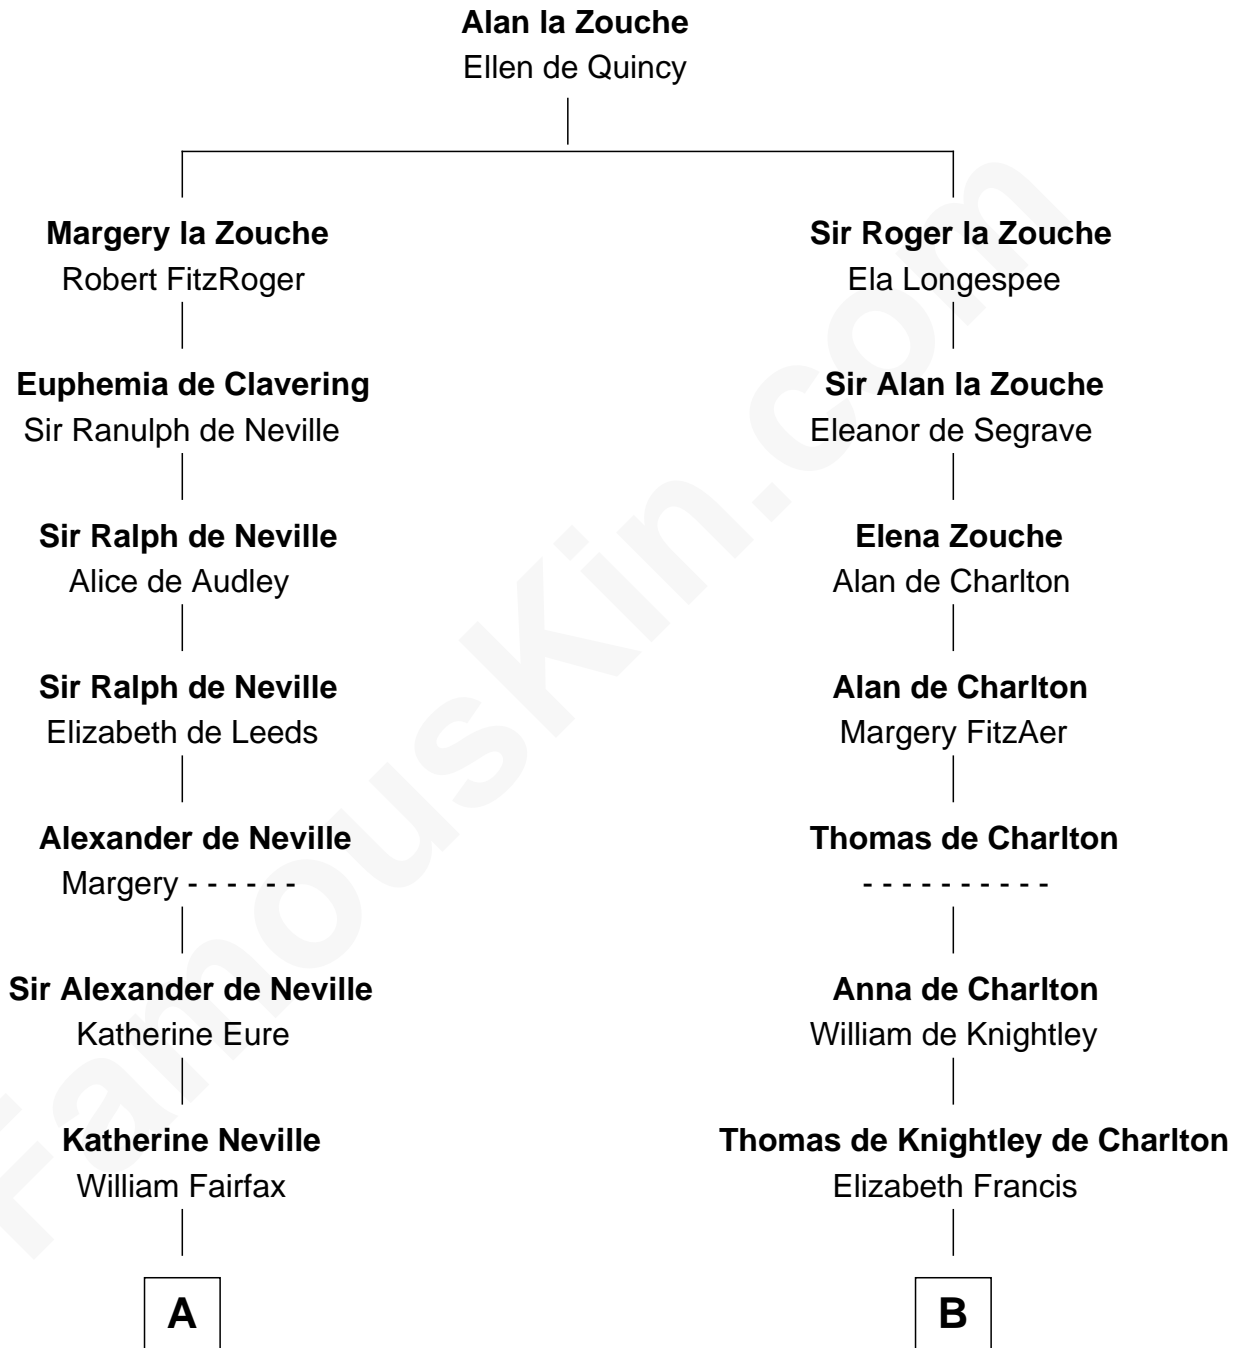

FamousKin.com

Relationship Chart of

Harriet Martineau

Author of The Hour and the Man

17th cousin 2 times removed of

Jay Gould

American Railroad "Robber Baron"

C

—
Anna Osborn
Abraham Gould

—
John Burr Gould
Mary More

—
Jay Gould
"Robber Baron"

FamousKin.com