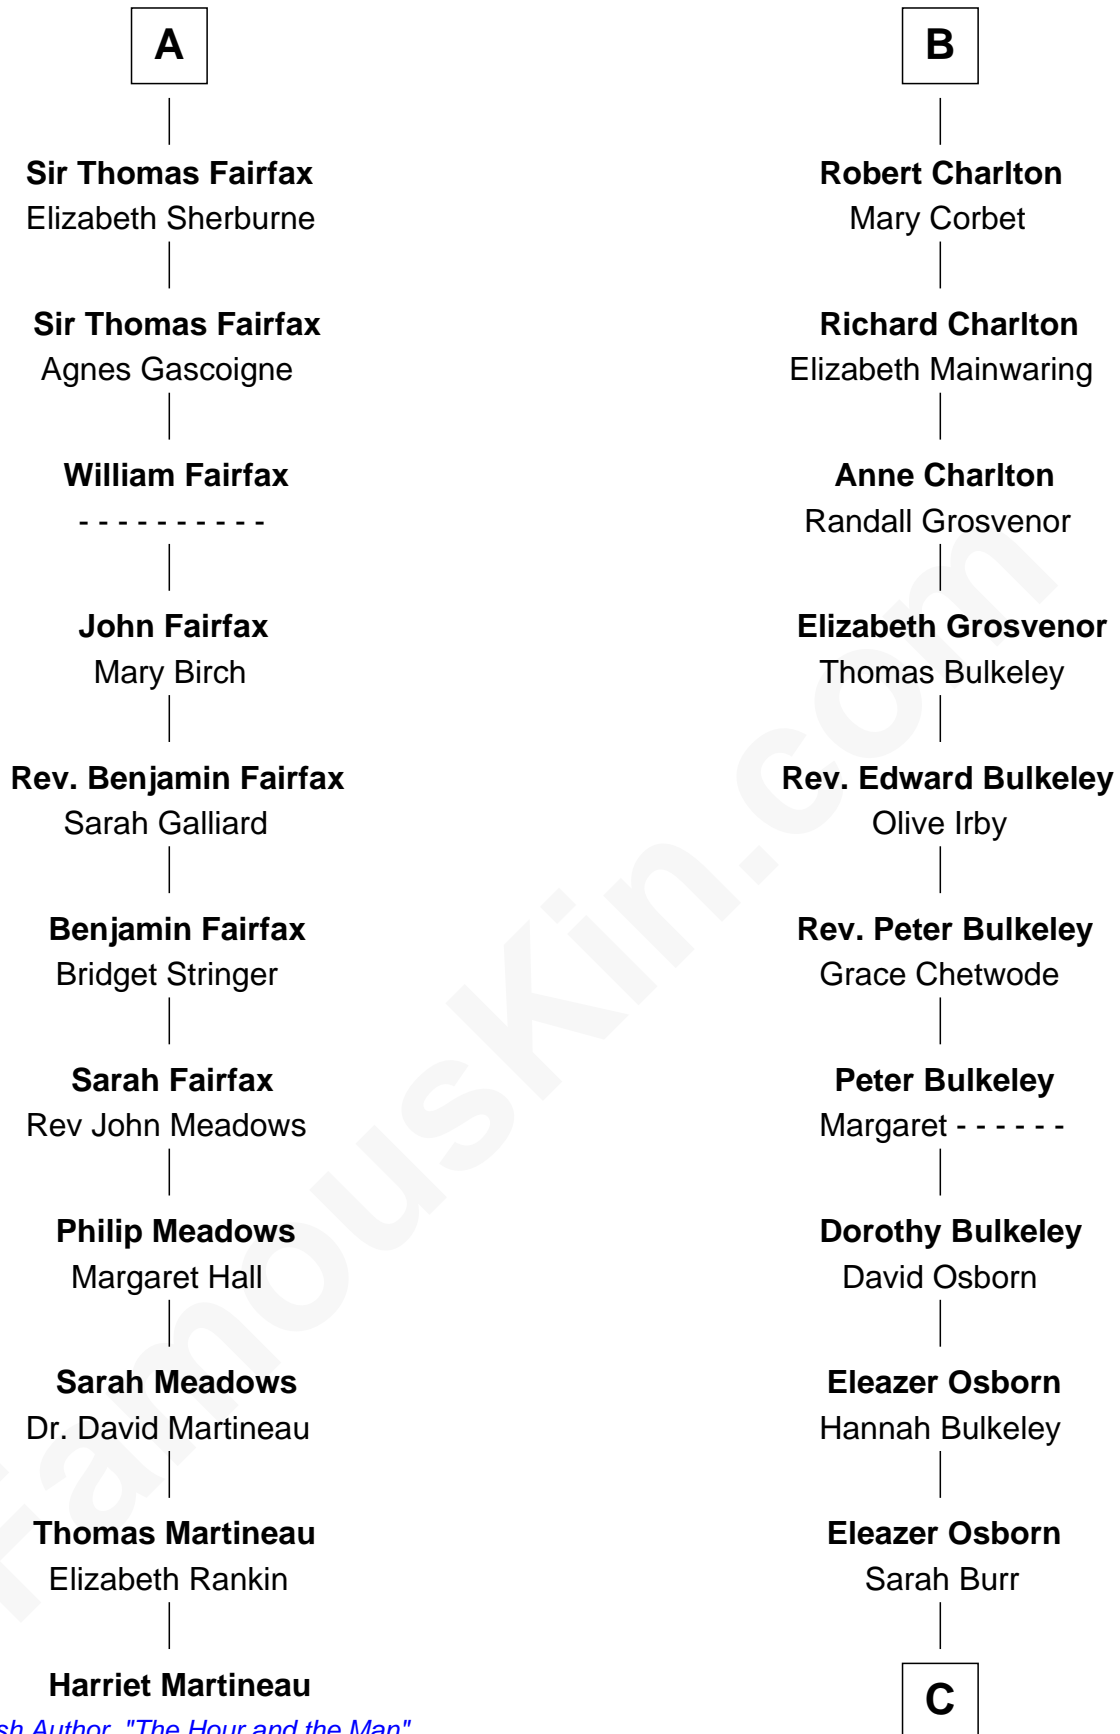

FamousKin.com

Relationship Chart of

Harriet Martineau

Author of The Hour and the Man

17th cousin 2 times removed of

Jay Gould

American Railroad "Robber Baron"

C

—
Anna Osborn
Abraham Gould

—
John Burr Gould
Mary More

—
Jay Gould
"Robber Baron"

FamousKin.com