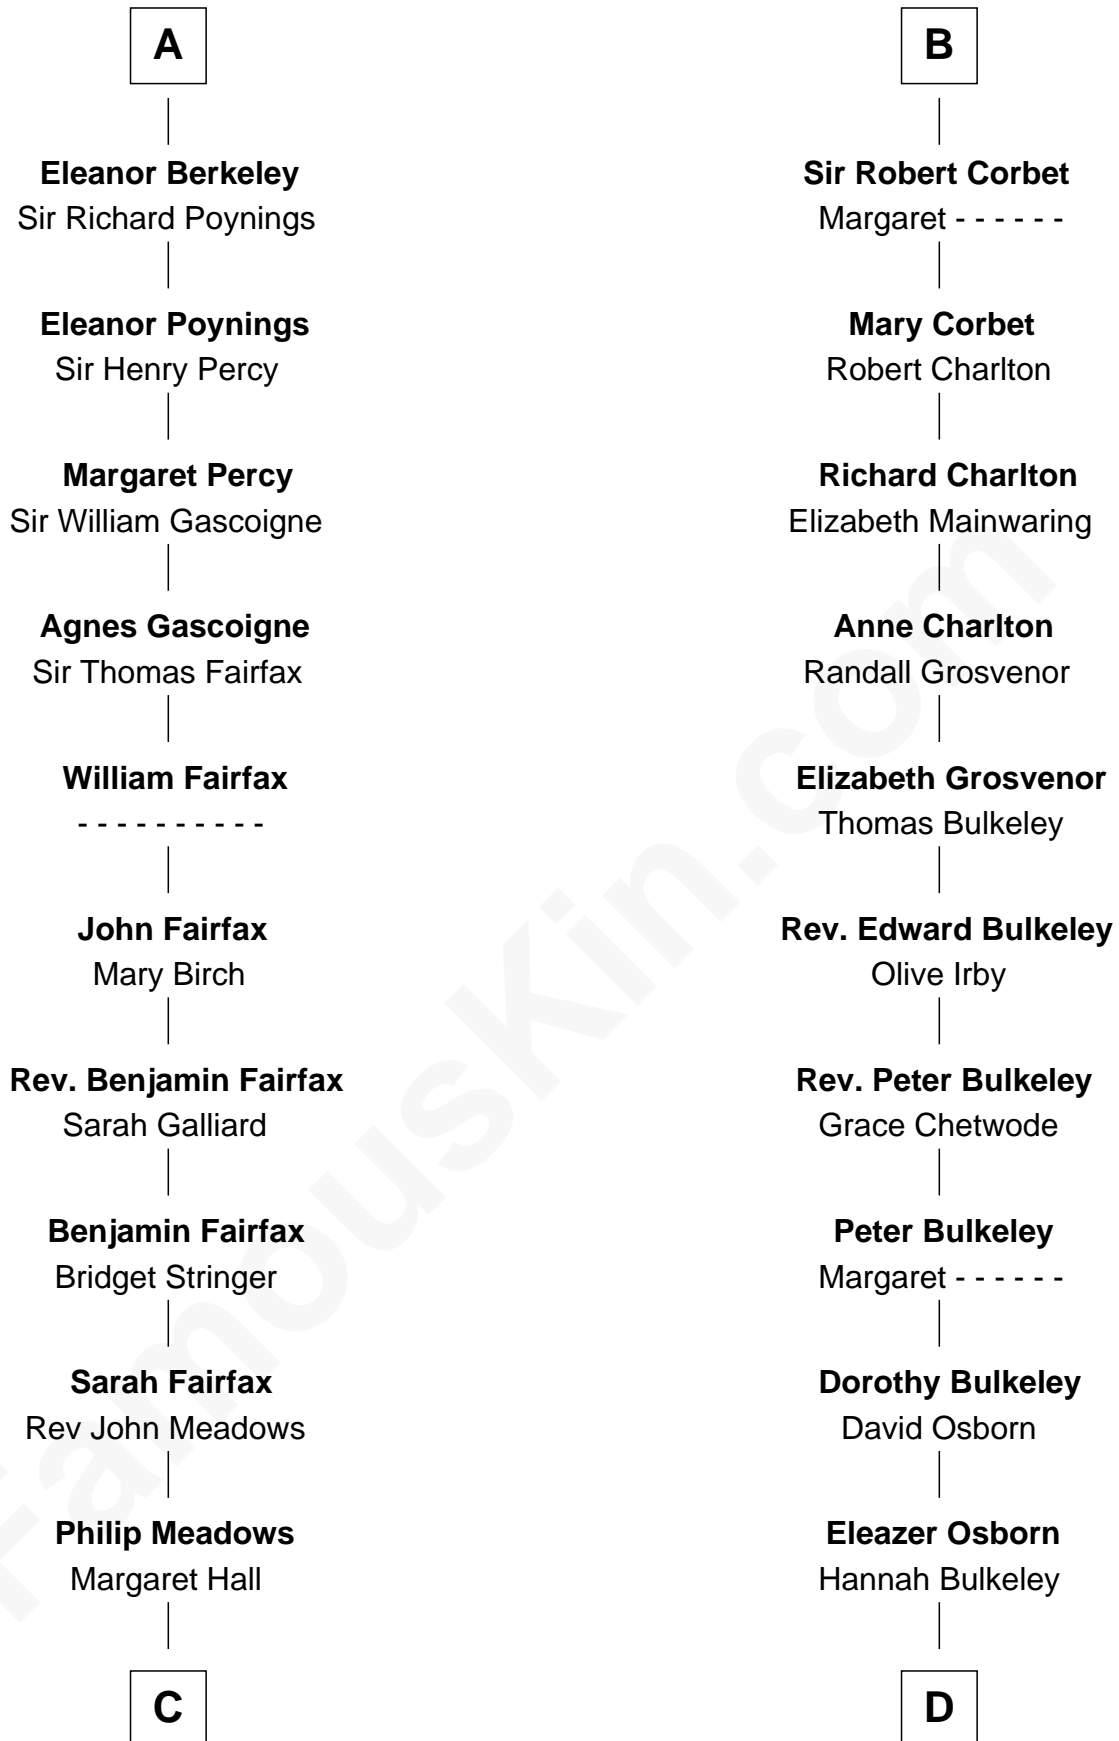

# FamousKin.com Relationship Chart of

**Harriet Martineau**

*Author of The Hour and the Man*

19th cousin 1 time removed of

**Jay Gould**

*American Railroad "Robber Baron"*

**Simon III de Montfort**

Maud - - - - -

**C**

**Sarah Meadows**  
Dr. David Martineau

**Thomas Martineau**  
Elizabeth Rankin

**Harriet Martineau**  
*English Author, "The Hour and the Man"*

**D**

**Eleazer Osborn**  
Sarah Burr

**Anna Osborn**  
Abraham Gould

**John Burr Gould**  
Mary More

**Jay Gould**  
*"Robber Baron"*