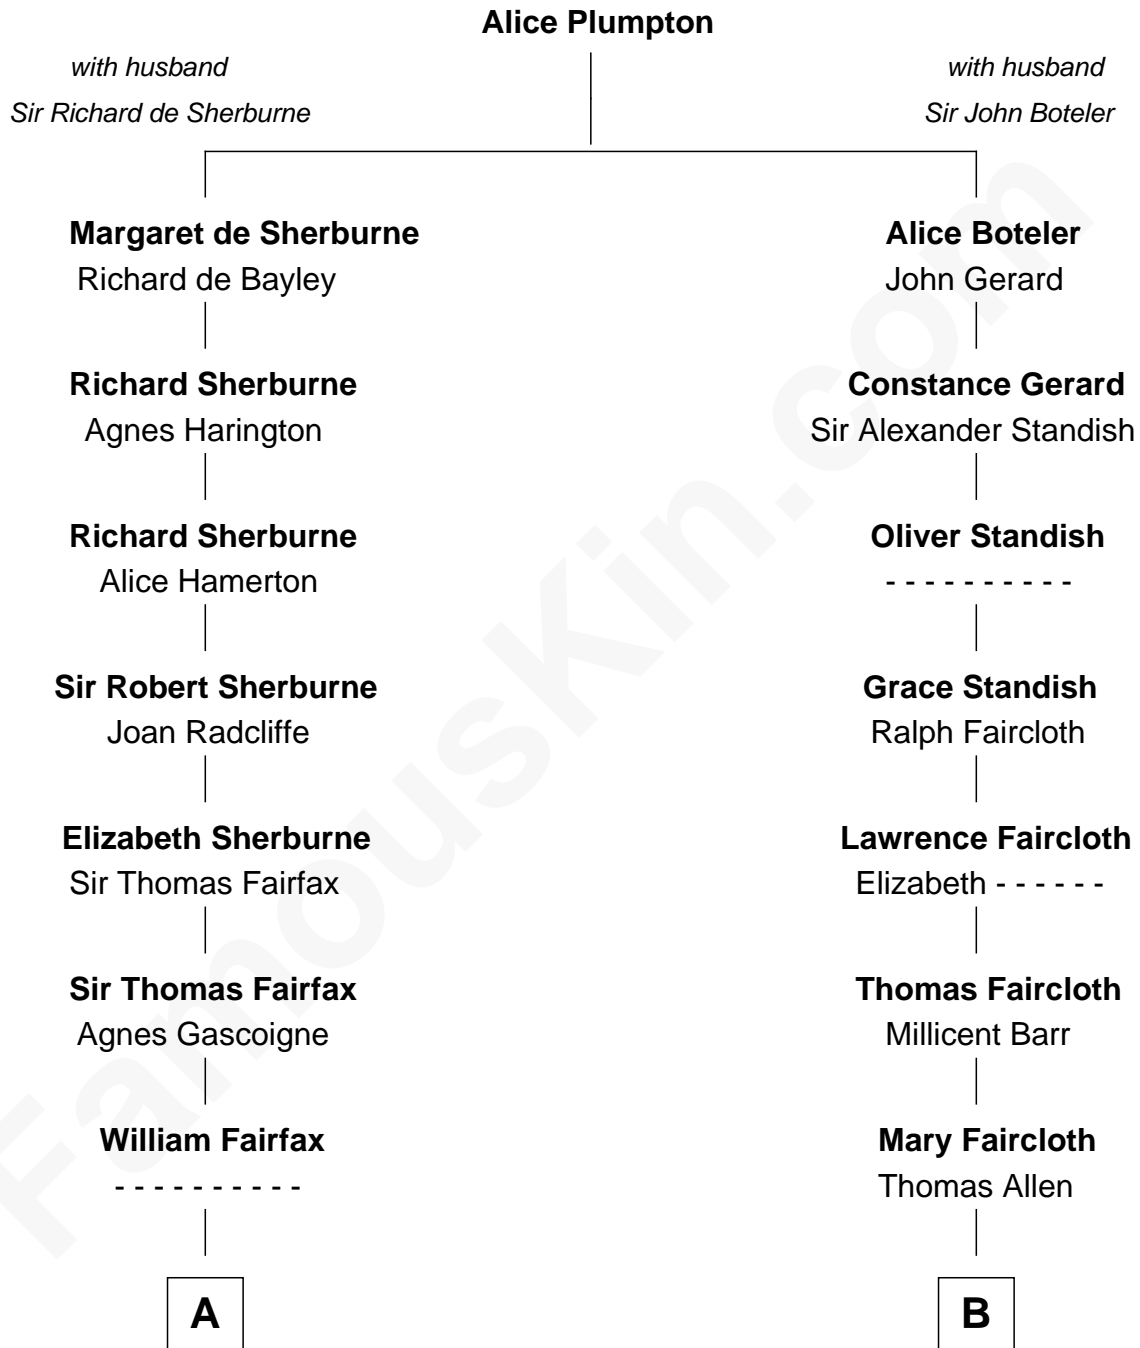

FamousKin.com Relationship Chart of

Harriet Martineau

Author of The Hour and the Man

14th cousin 1 time removed of

Jay Gould

American Railroad "Robber Baron"

A

John Fairfax

Jay Gould

"Robber Baron"