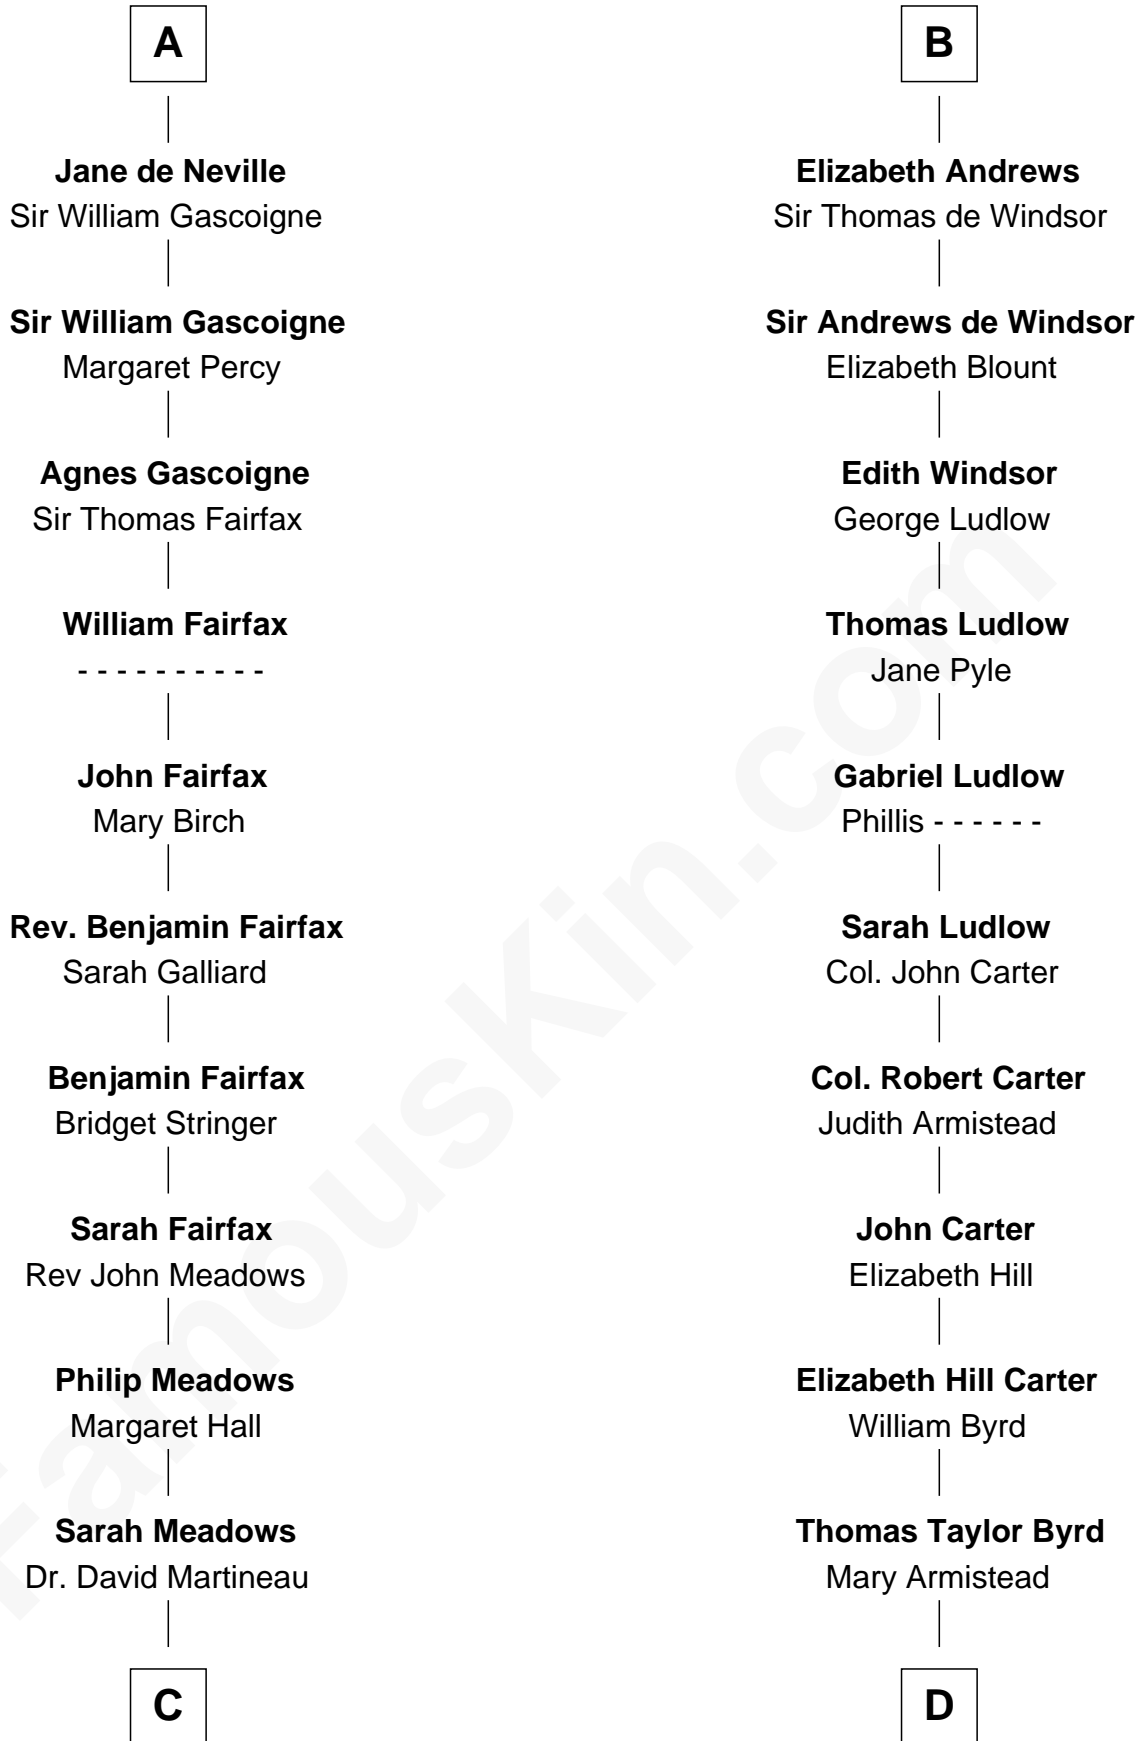

# FamousKin.com Relationship Chart of

**Harriet Martineau**

*Author of The Hour and the Man*

18th cousin 2 times removed of

**Harry F. Byrd**

*50th Governor of Virginia*

**Sir Humphrey de Bohun**

Eleanor de Braiose

Maud de Fiennes

**Humphrey de Bohun**

Elizabeth Plantagenet

**Margaret de Bohun**

Sir Hugh de Courtnay

**Elizabeth de Courtnay**

Sir Andrew Luttrell

**Sir Hugh Luttrell**

Catherine de Beaumont

**Elizabeth Luttrell**

John Stratton

**Elizabeth Stratton**

John Andrews

**B**

**C**

**Thomas Martineau**