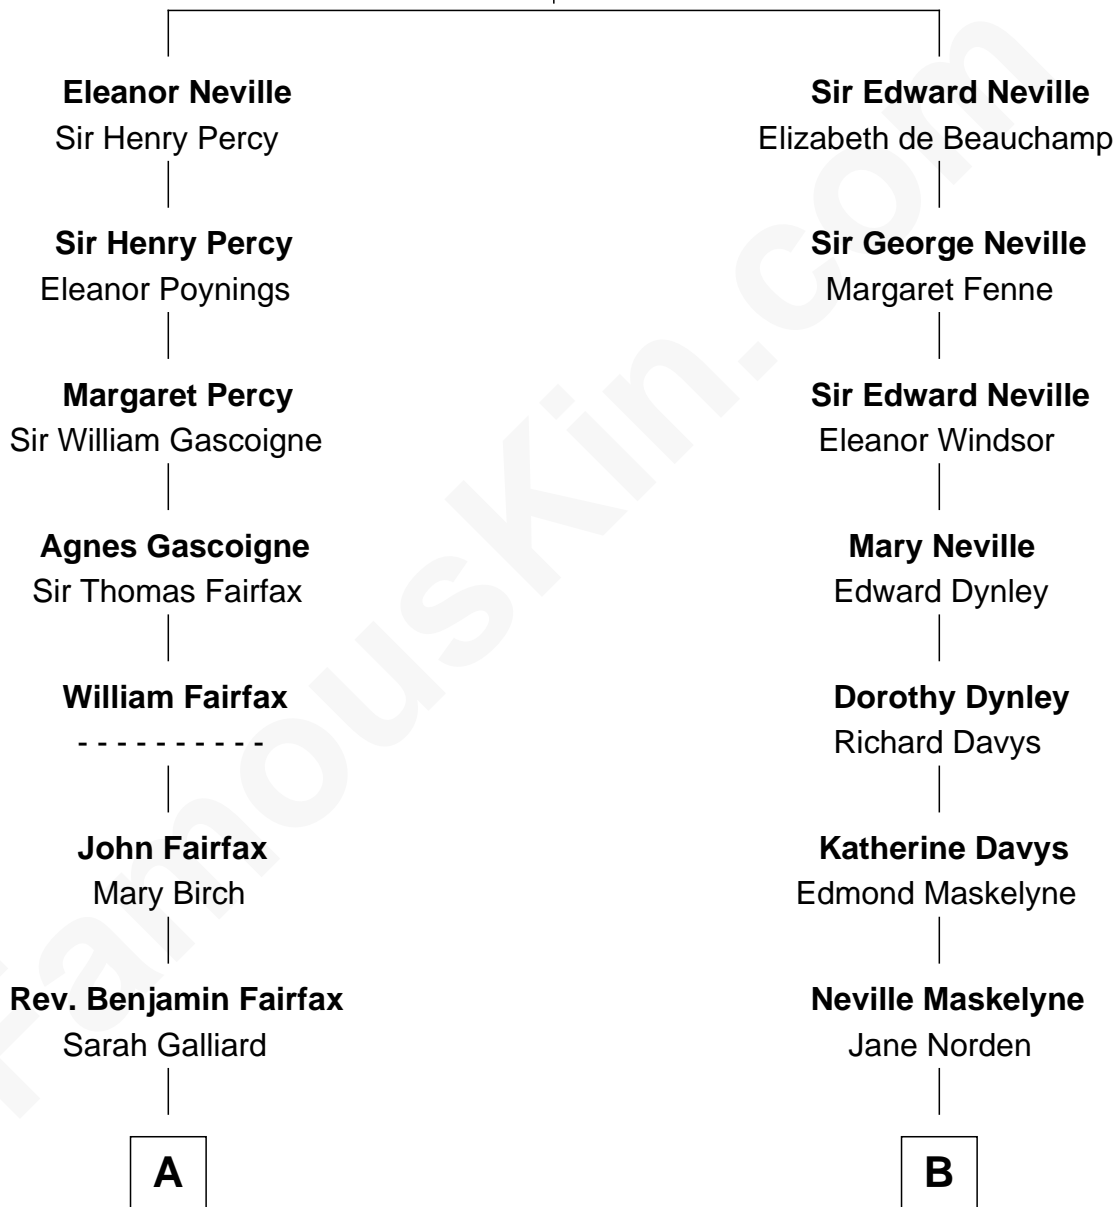

Sir Ralph Neville

Joan Beaufort