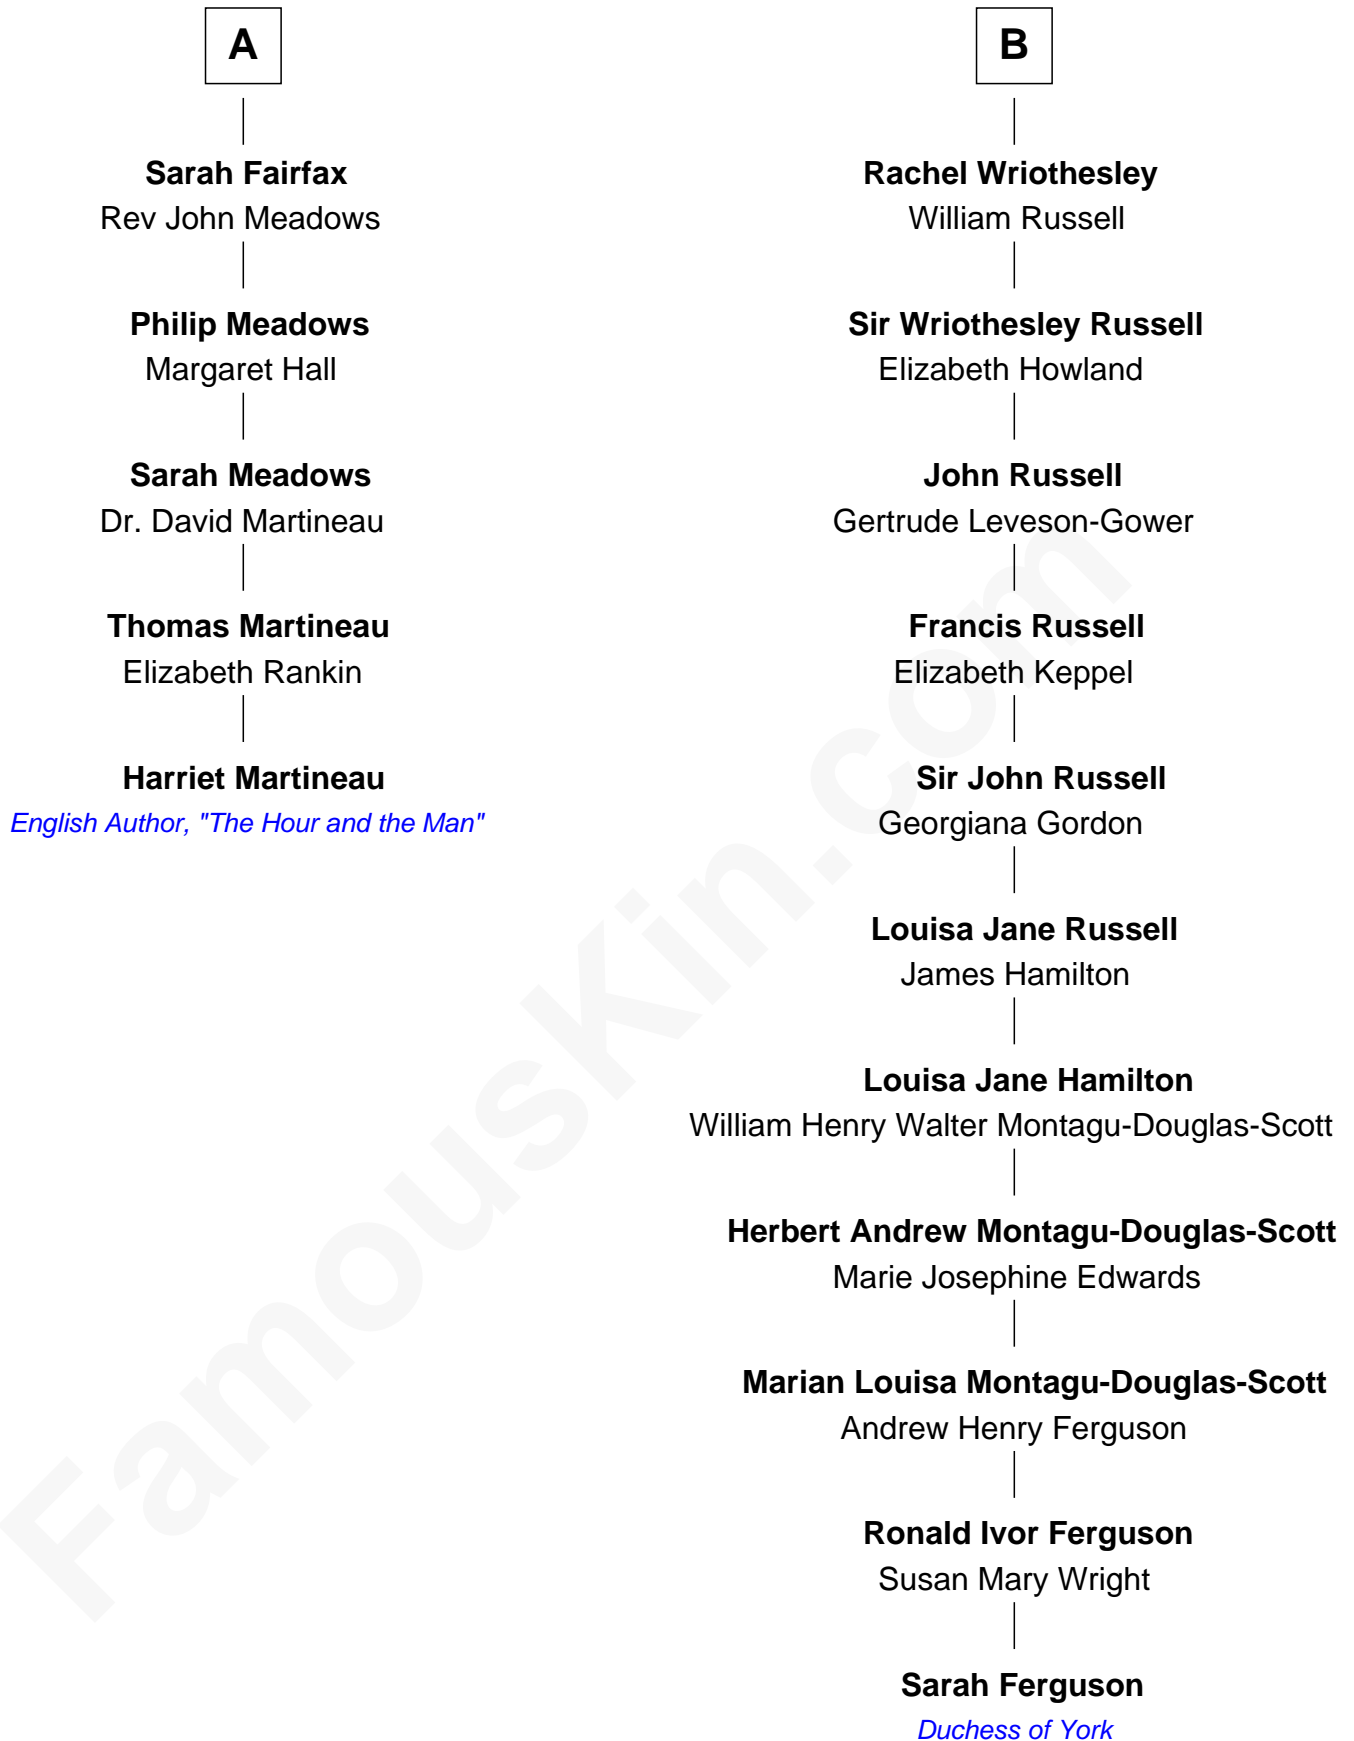

### Harriet Martineau

*Author of The Hour and the Man*

11th cousin 6 times removed of

### Sarah Ferguson

*Duchess of York*

**Sir Henry Percy**  
Eleanor Neville

**Sir Henry Percy**  
Eleanor Poynings

**Margaret Percy**  
Sir William Gascoigne

**Agnes Gascoigne**  
Sir Thomas Fairfax

**William Fairfax**  
-----

**John Fairfax**  
Mary Birch

**Rev. Benjamin Fairfax**  
Sarah Galliard

**Benjamin Fairfax**  
Bridget Stringer

**A**

**Anne Percy**  
Sir Thomas Hungerford

**Mary Hungerford**  
Sir Edward Hastings

**Sir George Hastings**  
Anne Stafford

**Dorothy Hastings**  
Sir Richard Devereux

**Elizabeth Devereux**  
John Vernon

**Elizabeth Vernon**  
Henry Wriothesley

**Thomas Wriothesley**  
Rachel Massüe de Ruvigny

**B**

Sarah Ferguson photo by [Norbert Aepli](#) (CC BY 3.0)