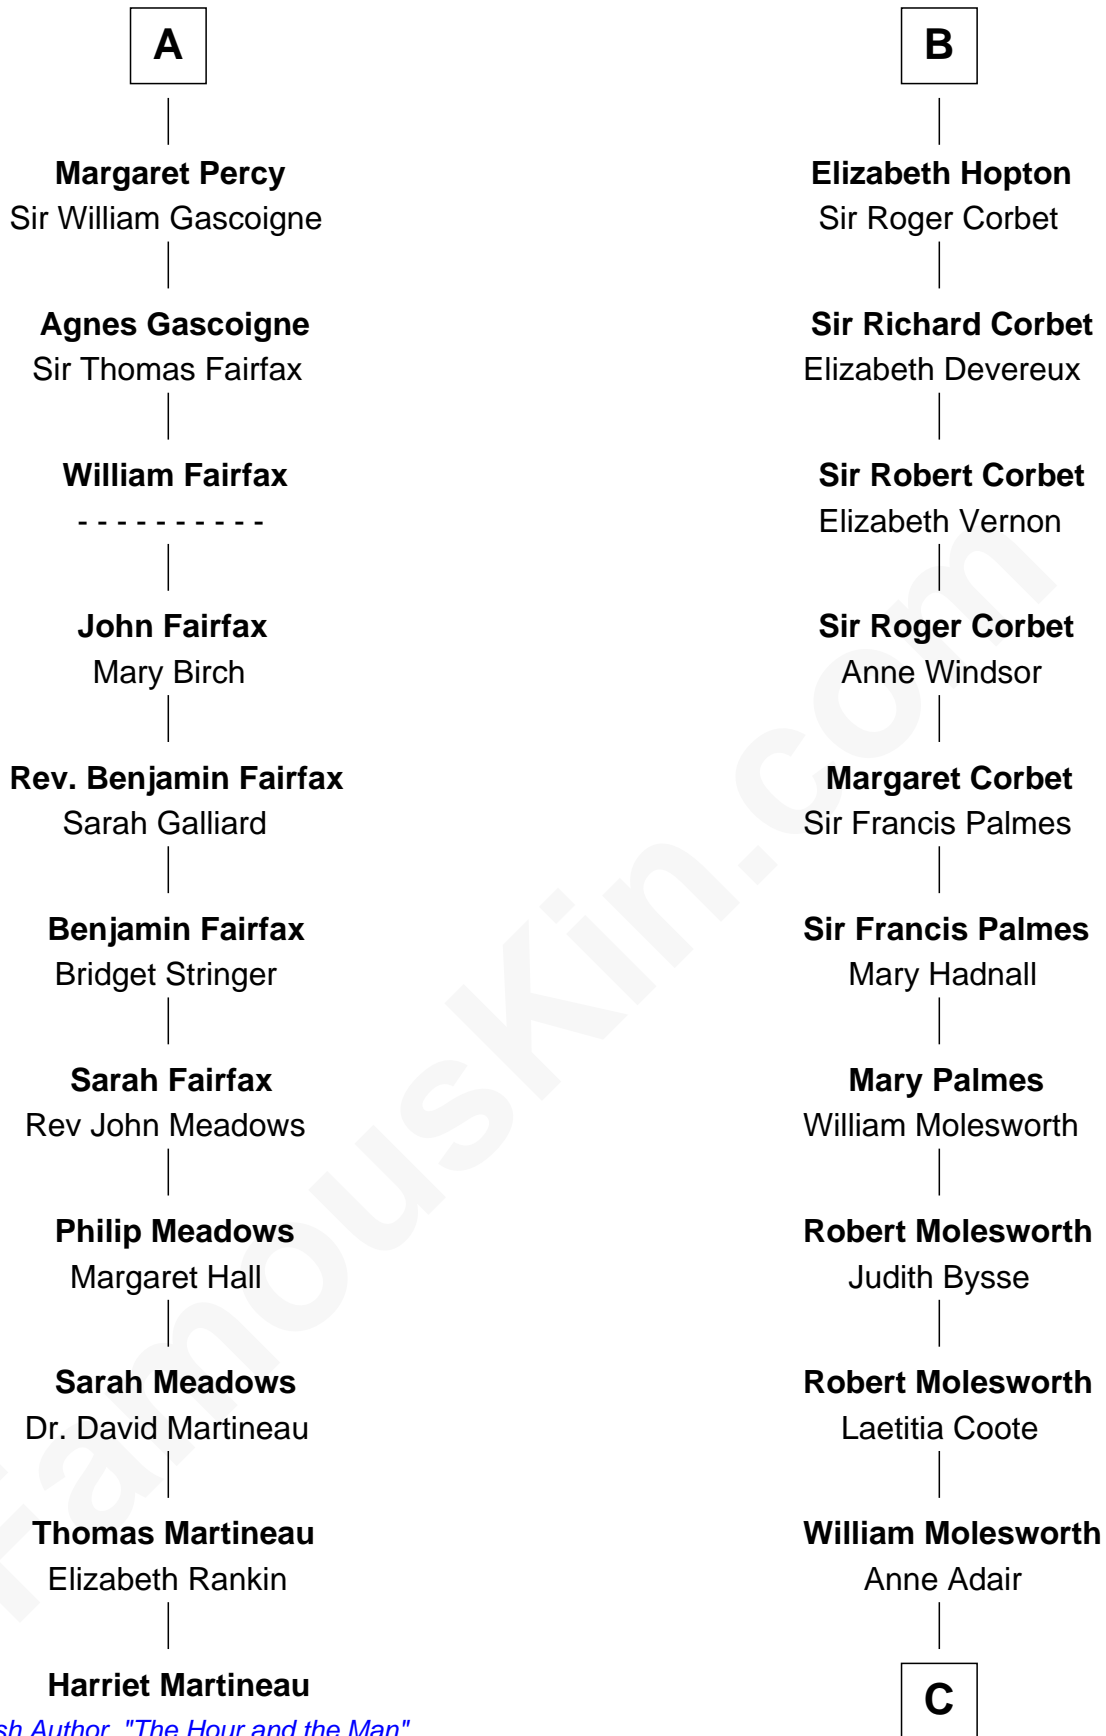

# FamousKin.com Relationship Chart of

**Harriet Martineau**

*Author of The Hour and the Man*

17th cousin 4 times removed of

**Olivia De Havilland**

*Movie Actress*

**C**

**Richard Molesworth**

Catherine Cobb

**John Molesworth**

Louise Tomkyns

**Margaret Letitia Molesworth**

Charles Richard De Havilland

**Walter Augustus De Havilland**

Lillian Augusta Ruse

**Olivia De Havilland**