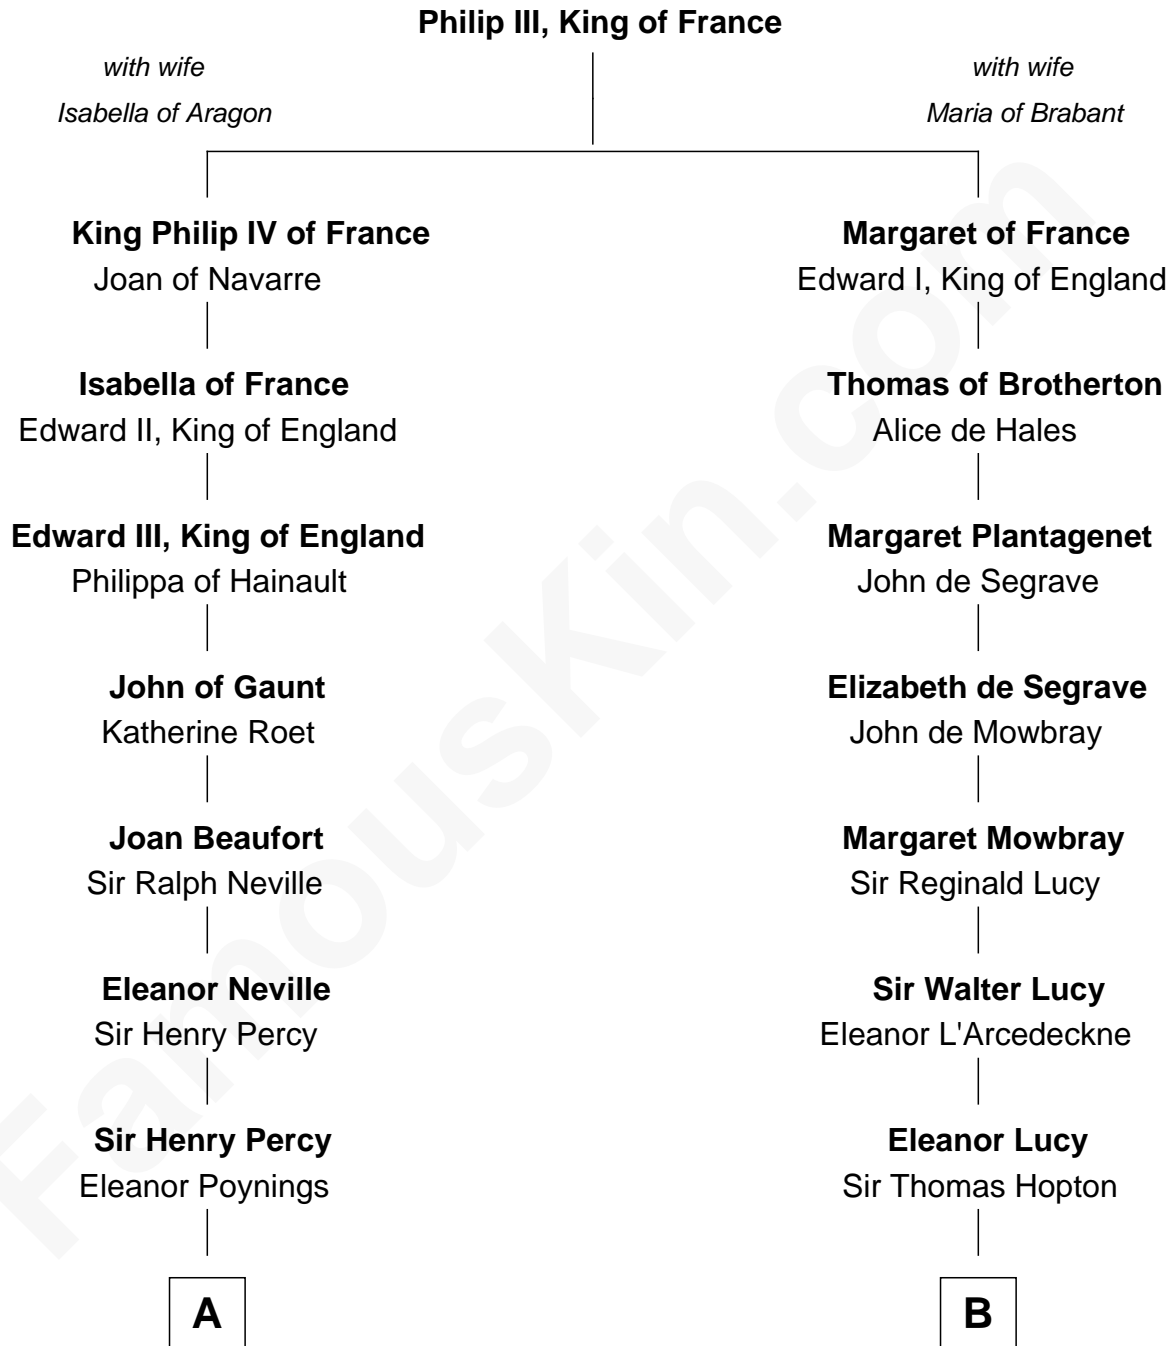

# FamousKin.com Relationship Chart of

**Harriet Martineau**

*Author of The Hour and the Man*

17th cousin 4 times removed of

**Olivia De Havilland**

*Movie Actress*

**C**

**Richard Molesworth**

Catherine Cobb

**John Molesworth**

Louise Tomkyns

**Margaret Letitia Molesworth**

Charles Richard De Havilland

**Walter Augustus De Havilland**

Lillian Augusta Ruse

**Olivia De Havilland**