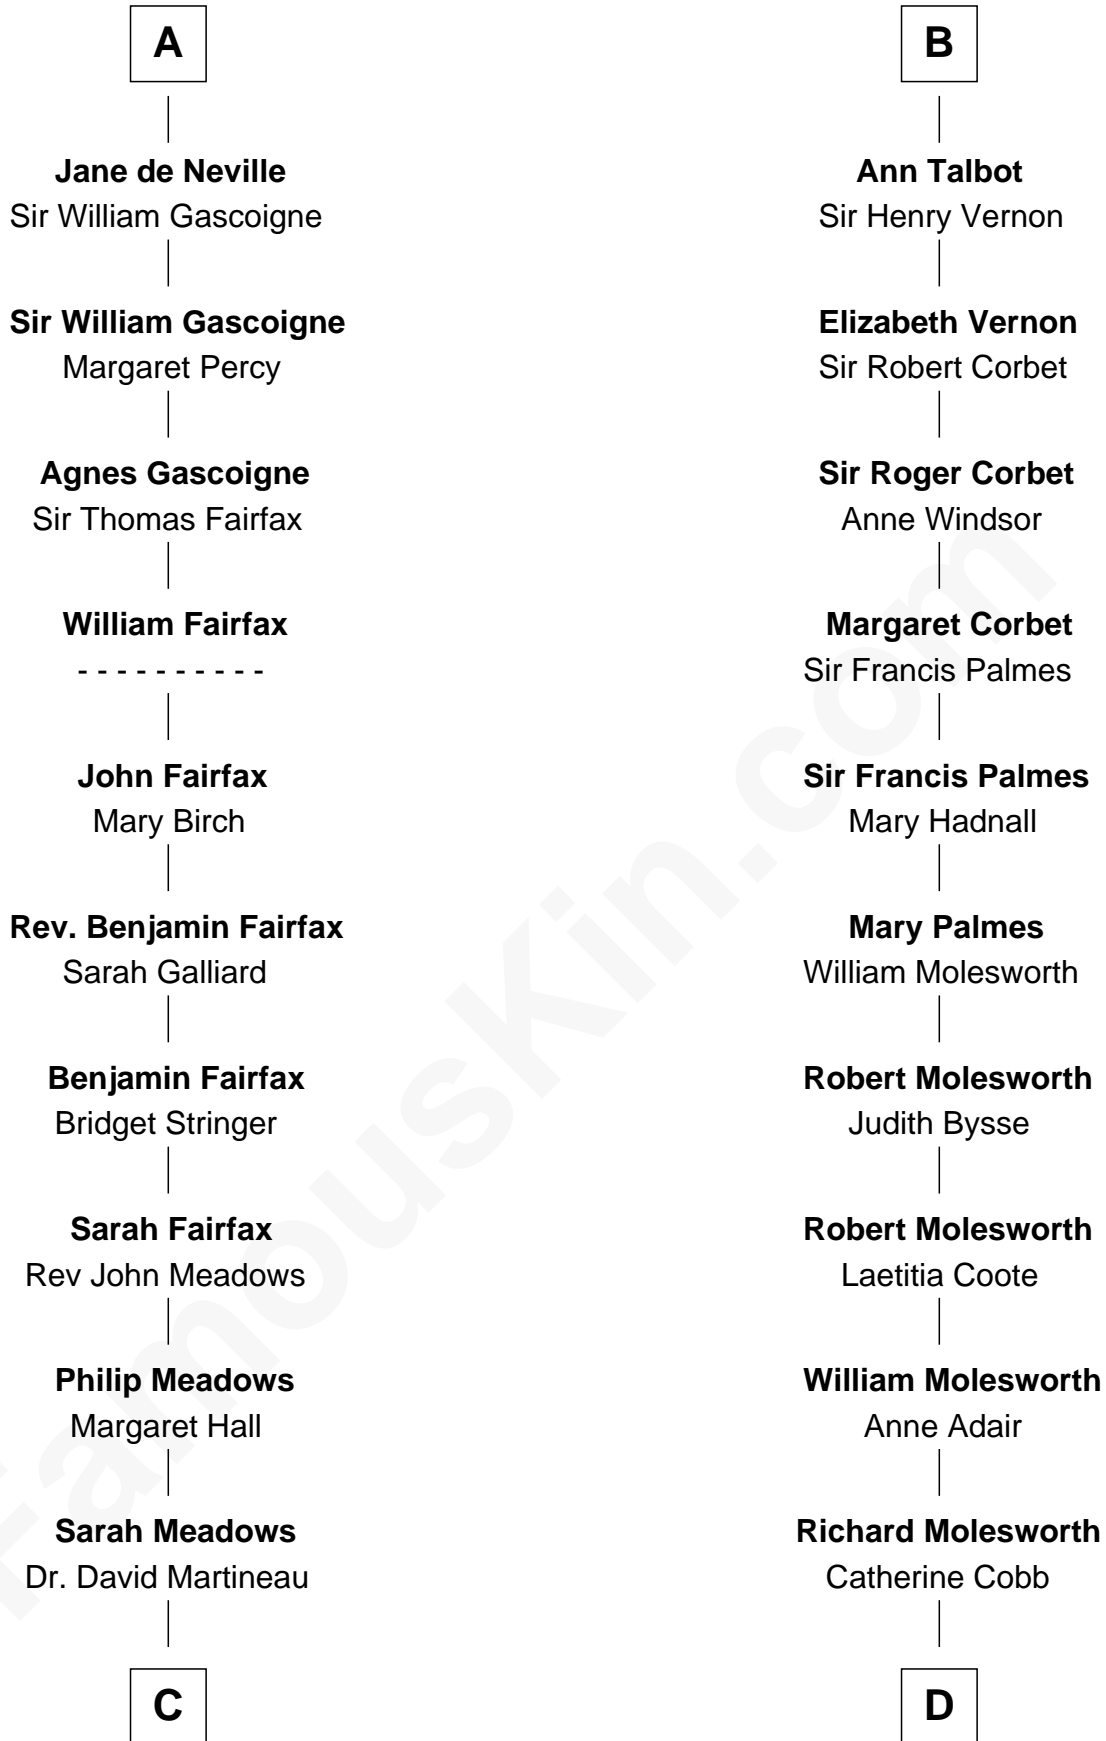

# FamousKin.com Relationship Chart of

**Harriet Martineau**

*Author of The Hour and the Man*

18th cousin 2 times removed of

**Olivia De Havilland**

*Movie Actress*

**Sir Humphrey de Bohun**

Eleanor de Braiose

**C**

**Thomas Martineau**

Elizabeth Rankin

**Harriet Martineau**

*English Author, "The Hour and the Man"*

**D**

**John Molesworth**

Louise Tomkyns

**Margaret Letitia Molesworth**

Charles Richard De Havilland

**Walter Augustus De Havilland**

Lillian Augusta Ruse

**Olivia De Havilland**

*Movie Actress*

FamousKin.com