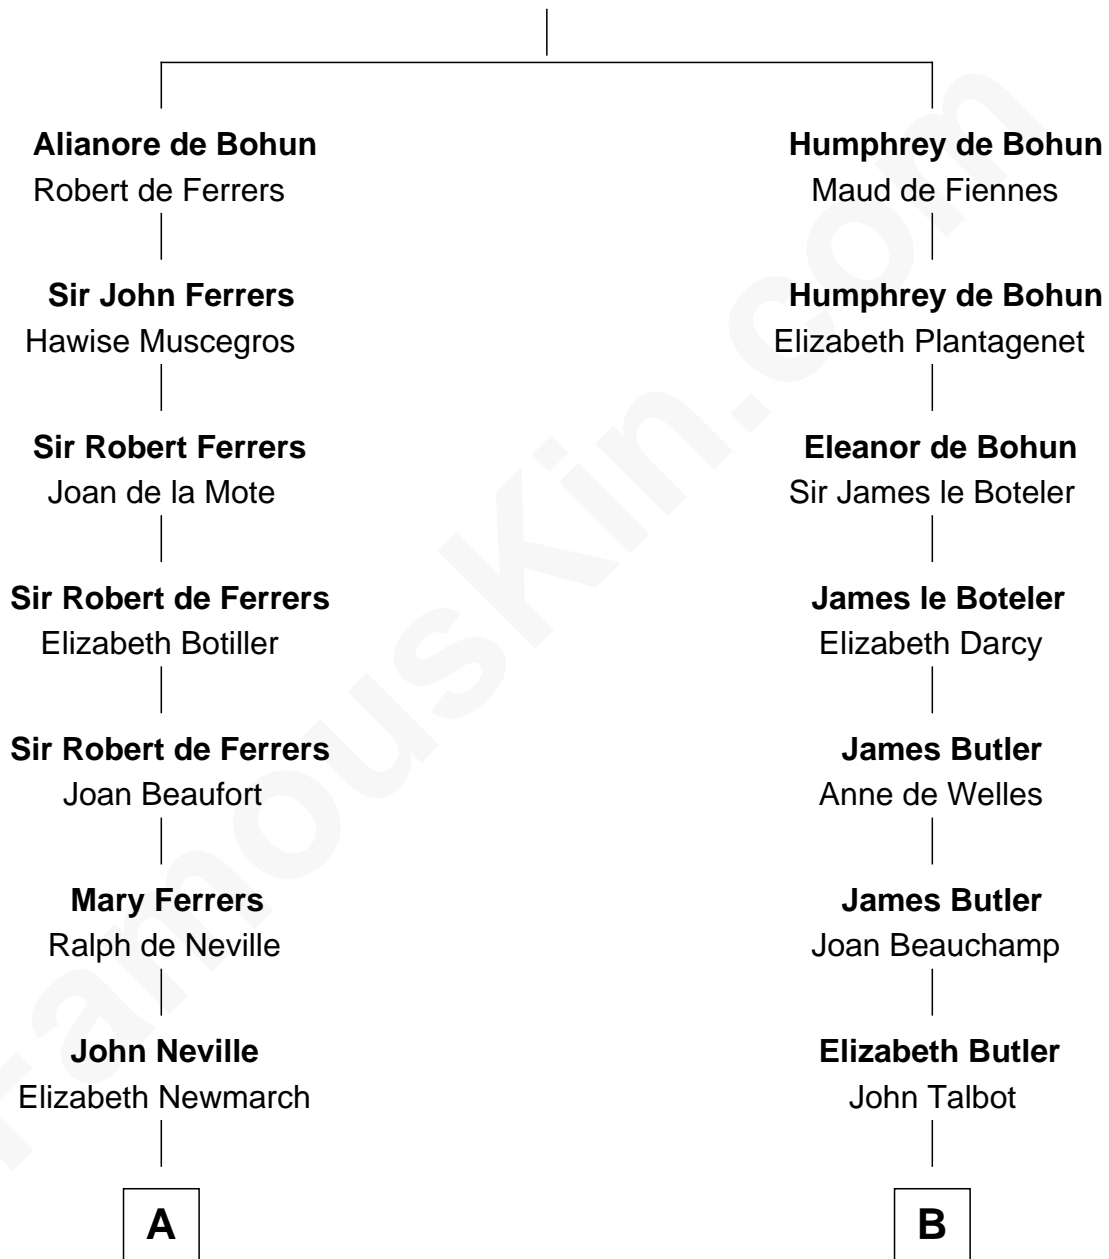

# FamousKin.com Relationship Chart of

**Harriet Martineau**

*Author of The Hour and the Man*

18th cousin 2 times removed of

**Olivia De Havilland**

*Movie Actress*

**Sir Humphrey de Bohun**

Eleanor de Braiose

**C**

**Thomas Martineau**

Elizabeth Rankin

**Harriet Martineau**

*English Author, "The Hour and the Man"*

**D**

**John Molesworth**

Louise Tomkyns

**Margaret Letitia Molesworth**

Charles Richard De Havilland

**Walter Augustus De Havilland**

Lillian Augusta Ruse

**Olivia De Havilland**

*Movie Actress*

FamousKin.com