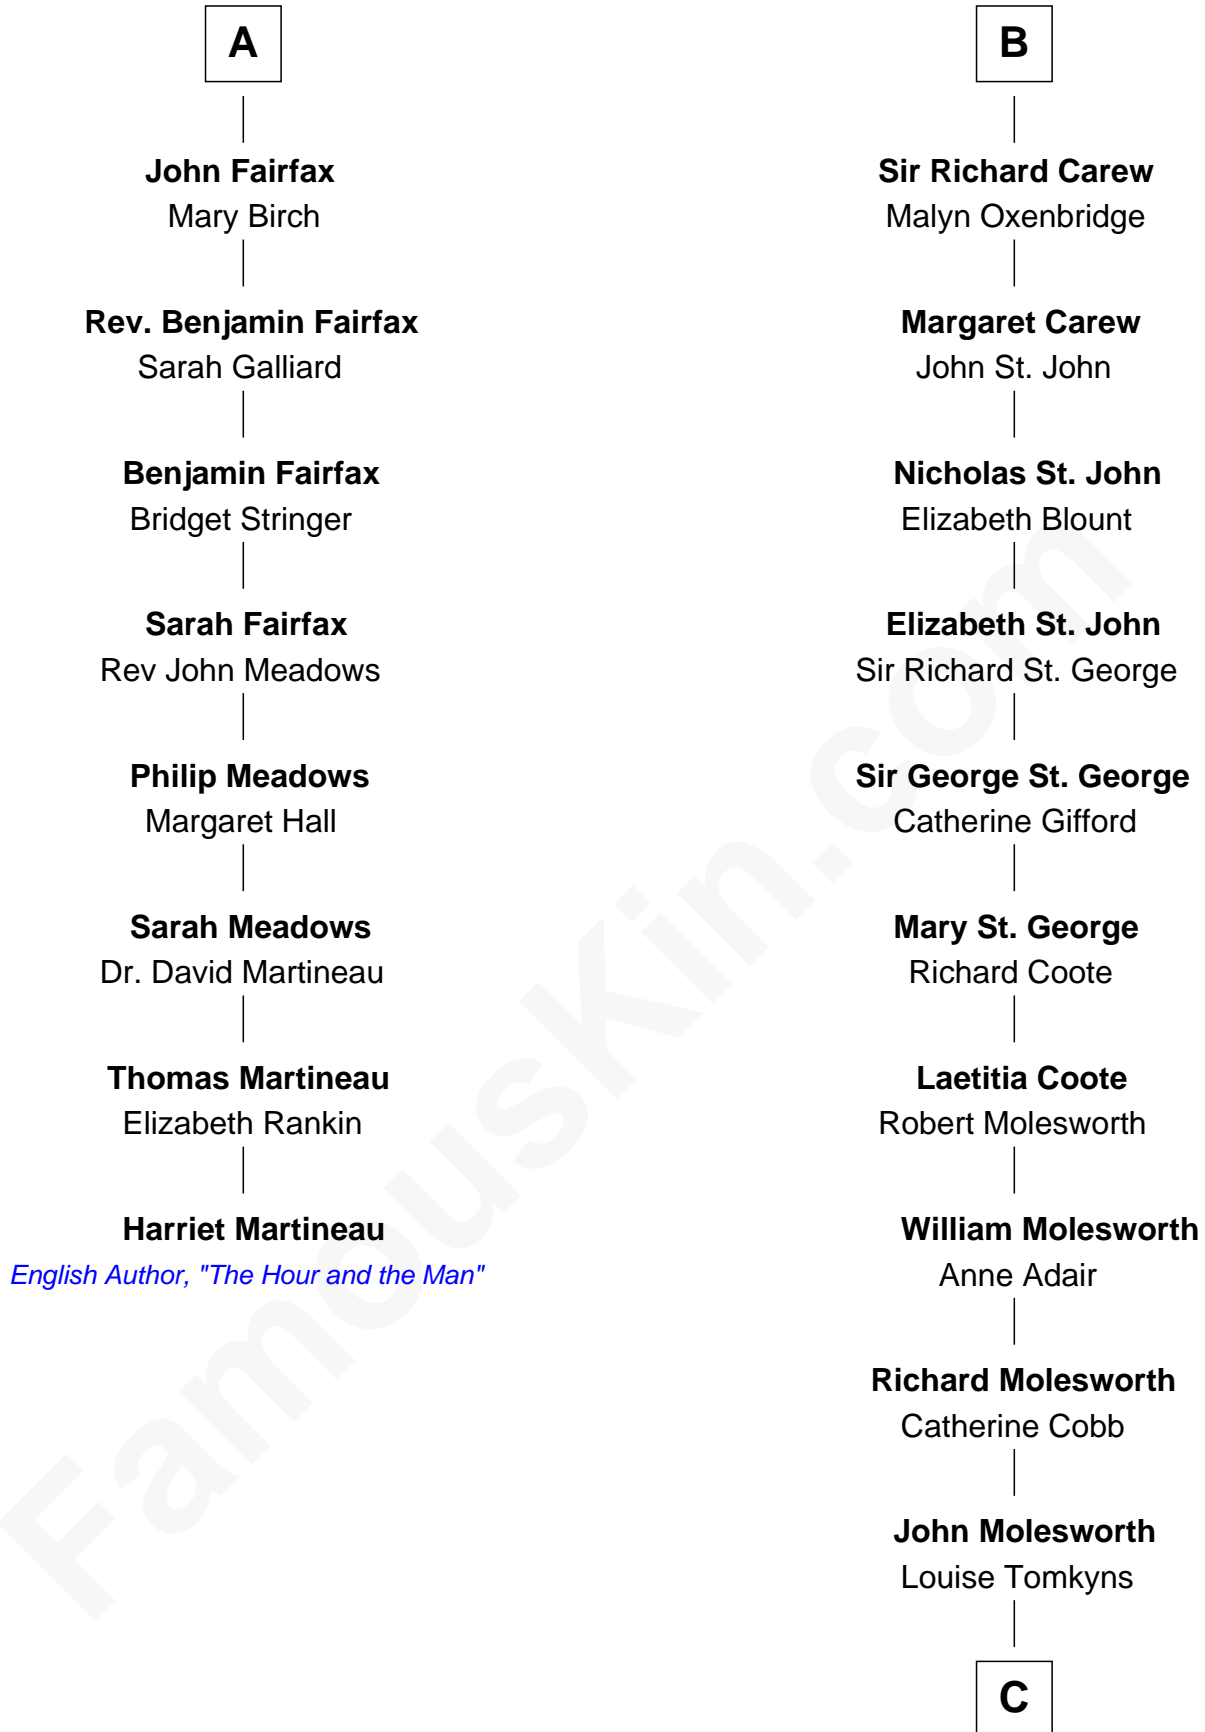

FamousKin.com Relationship Chart of

Harriet Martineau

Author of The Hour and the Man

14th cousin 5 times removed of

Olivia De Havilland

Movie Actress

Sir Maurice de Berkeley

Eve la Zouche

Margaret Percy

Sir William Gascoigne

Agnes Gascoigne

Sir Thomas Fairfax

William Fairfax

A

Isabel de Berkeley

Sir Robert de Clifford

Sir Roger de Clifford

Maud de Beauchamp

Katherine de Clifford

Sir Ralph de Greystoke

Maud de Greystoke

Eudo de Welles

Sir Lionel de Welles

Joan de Waterton

Eleanor de Welles

Sir Thomas Hoo

Eleanor Hoo

James Carew

B

C

Margaret Letitia Molesworth
Charles Richard De Havilland

Walter Augustus De Havilland
Lillian Augusta Ruse