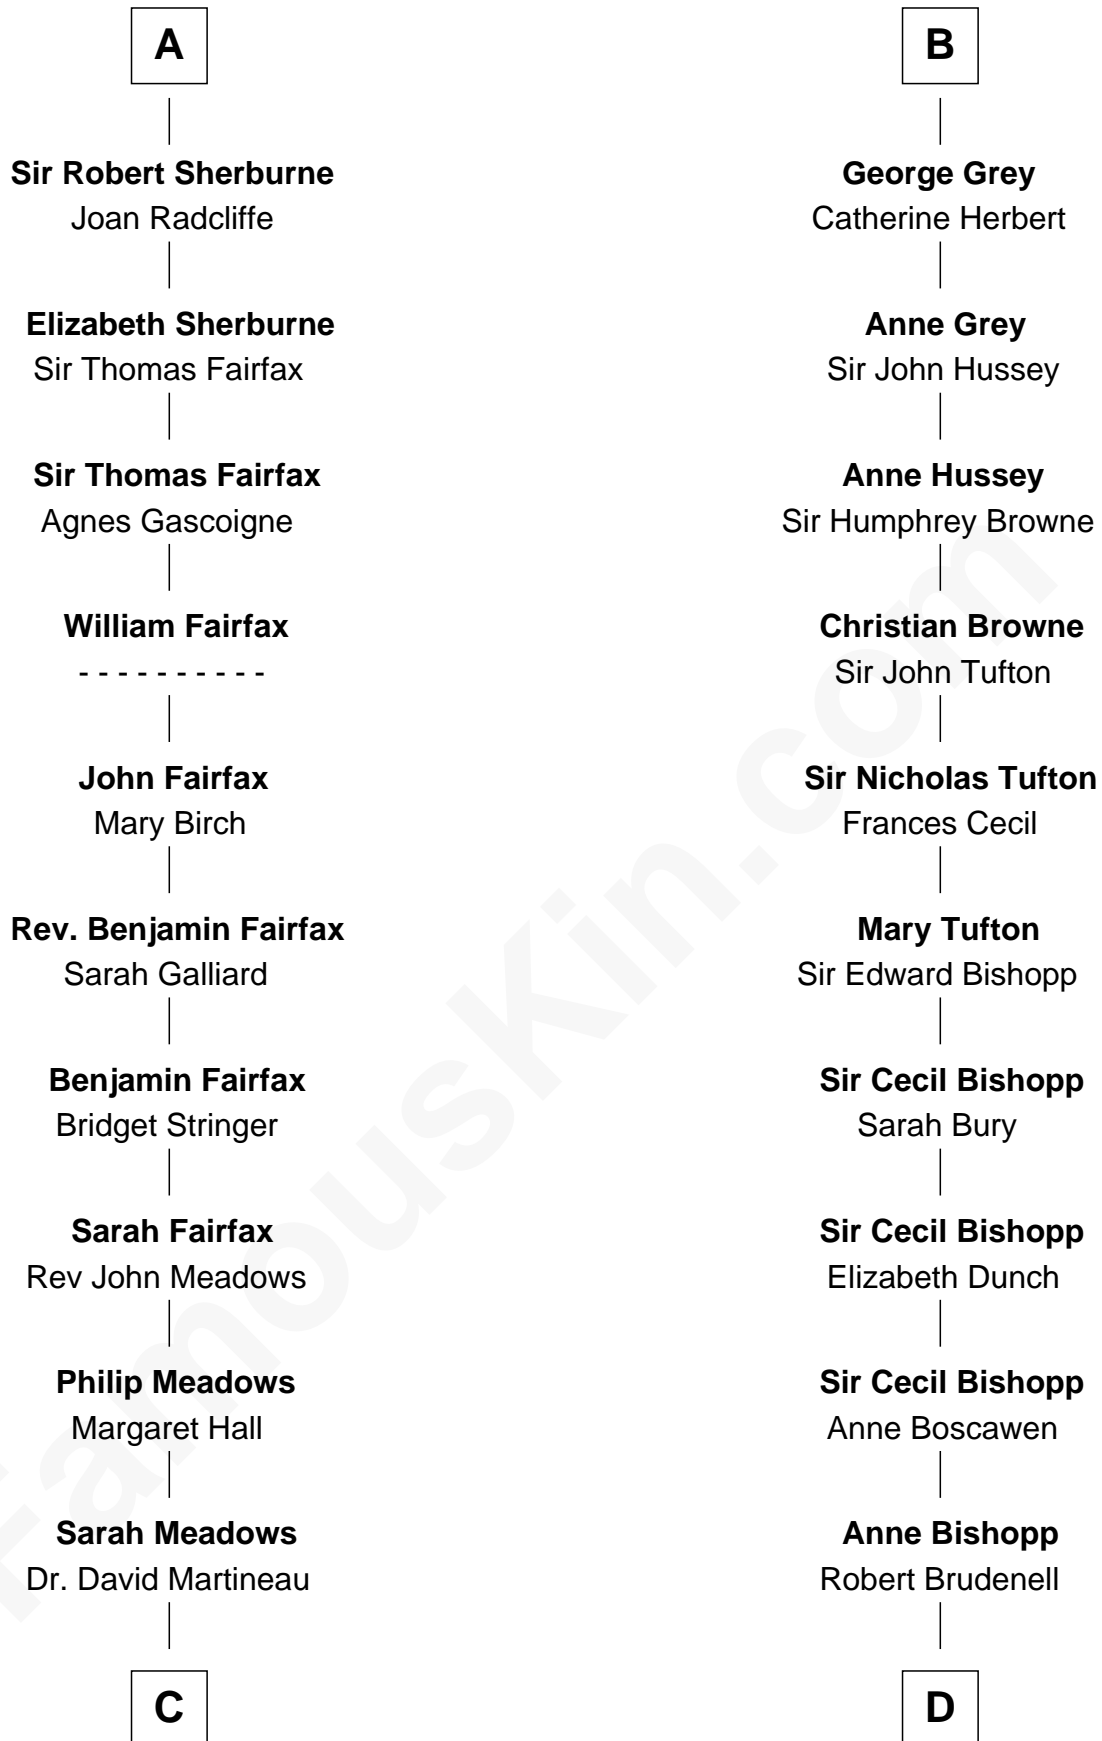

# FamousKin.com Relationship Chart of

**Harriet Martineau**

*Author of The Hour and the Man*

18th cousin of

**Lt. Gen. James Brudenell**

*Leader of the "Charge of the Light Brigade"*

**C**

**Thomas Martineau**

Elizabeth Rankin

**Harriet Martineau**

*English Author, "The Hour and the Man"*

**D**

**Robert Brudenell**

Penelope Anne Cooke

**Lt. Gen. James Brudenell**

*Charge of the Light Brigade Leader*