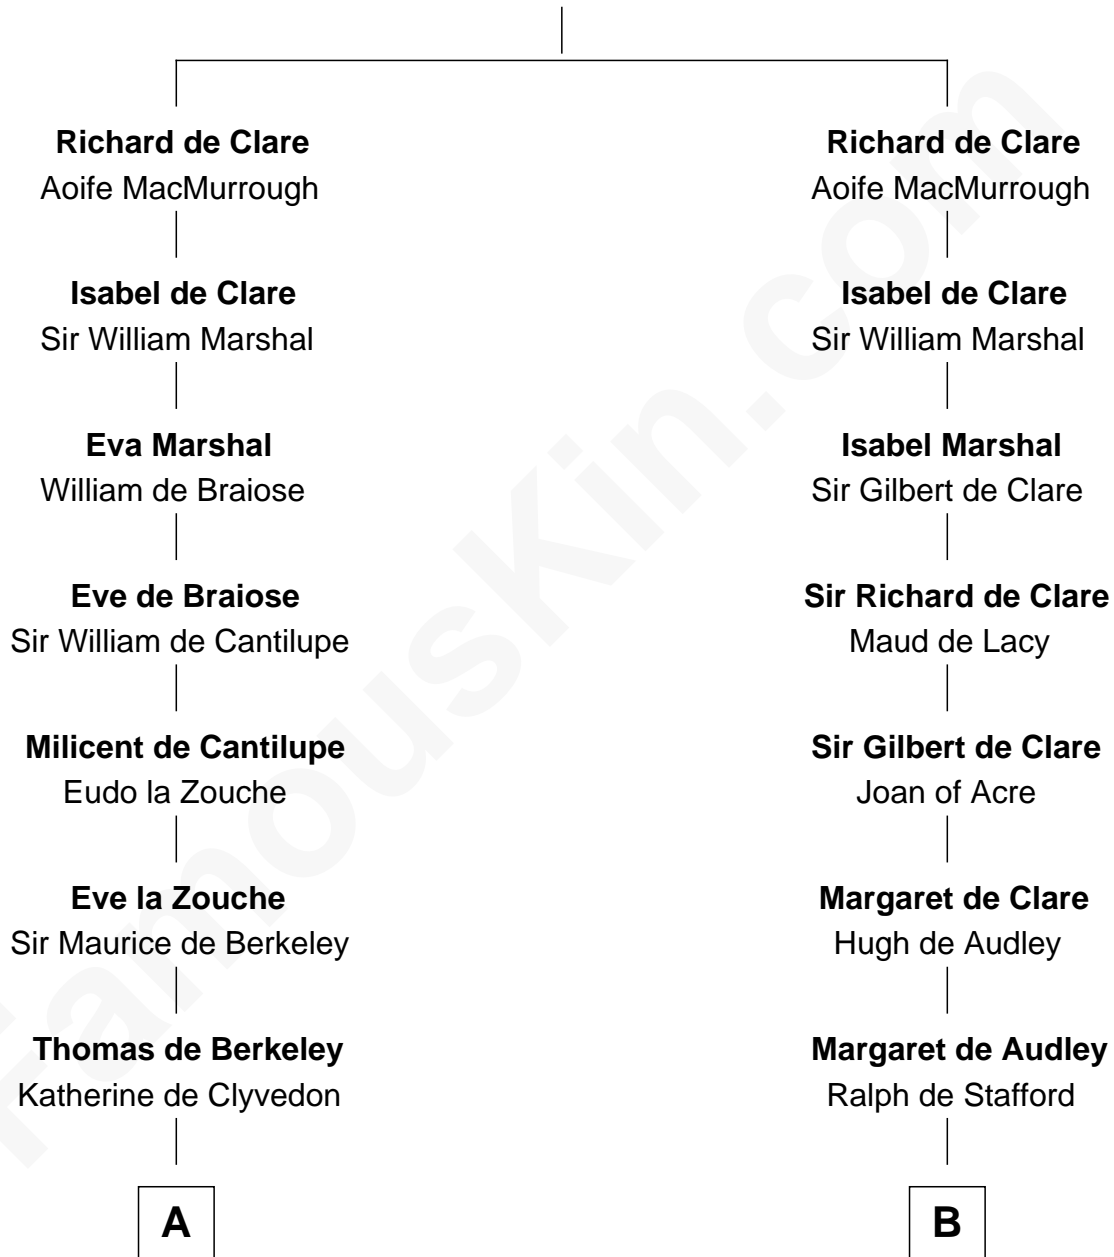

# FamousKin.com Relationship Chart of

**Harriet Martineau**

*Author of The Hour and the Man*

18th cousin 2 times removed of

**Jonathan Swift**

*Author of Gulliver's Travels*

**Gilbert Fitzgilbert de Clare**

Isabel de Beaumont

**C**

**Philip Meadows**

Margaret Hall

**Sarah Meadows**

Dr. David Martineau

**Thomas Martineau**

Elizabeth Rankin