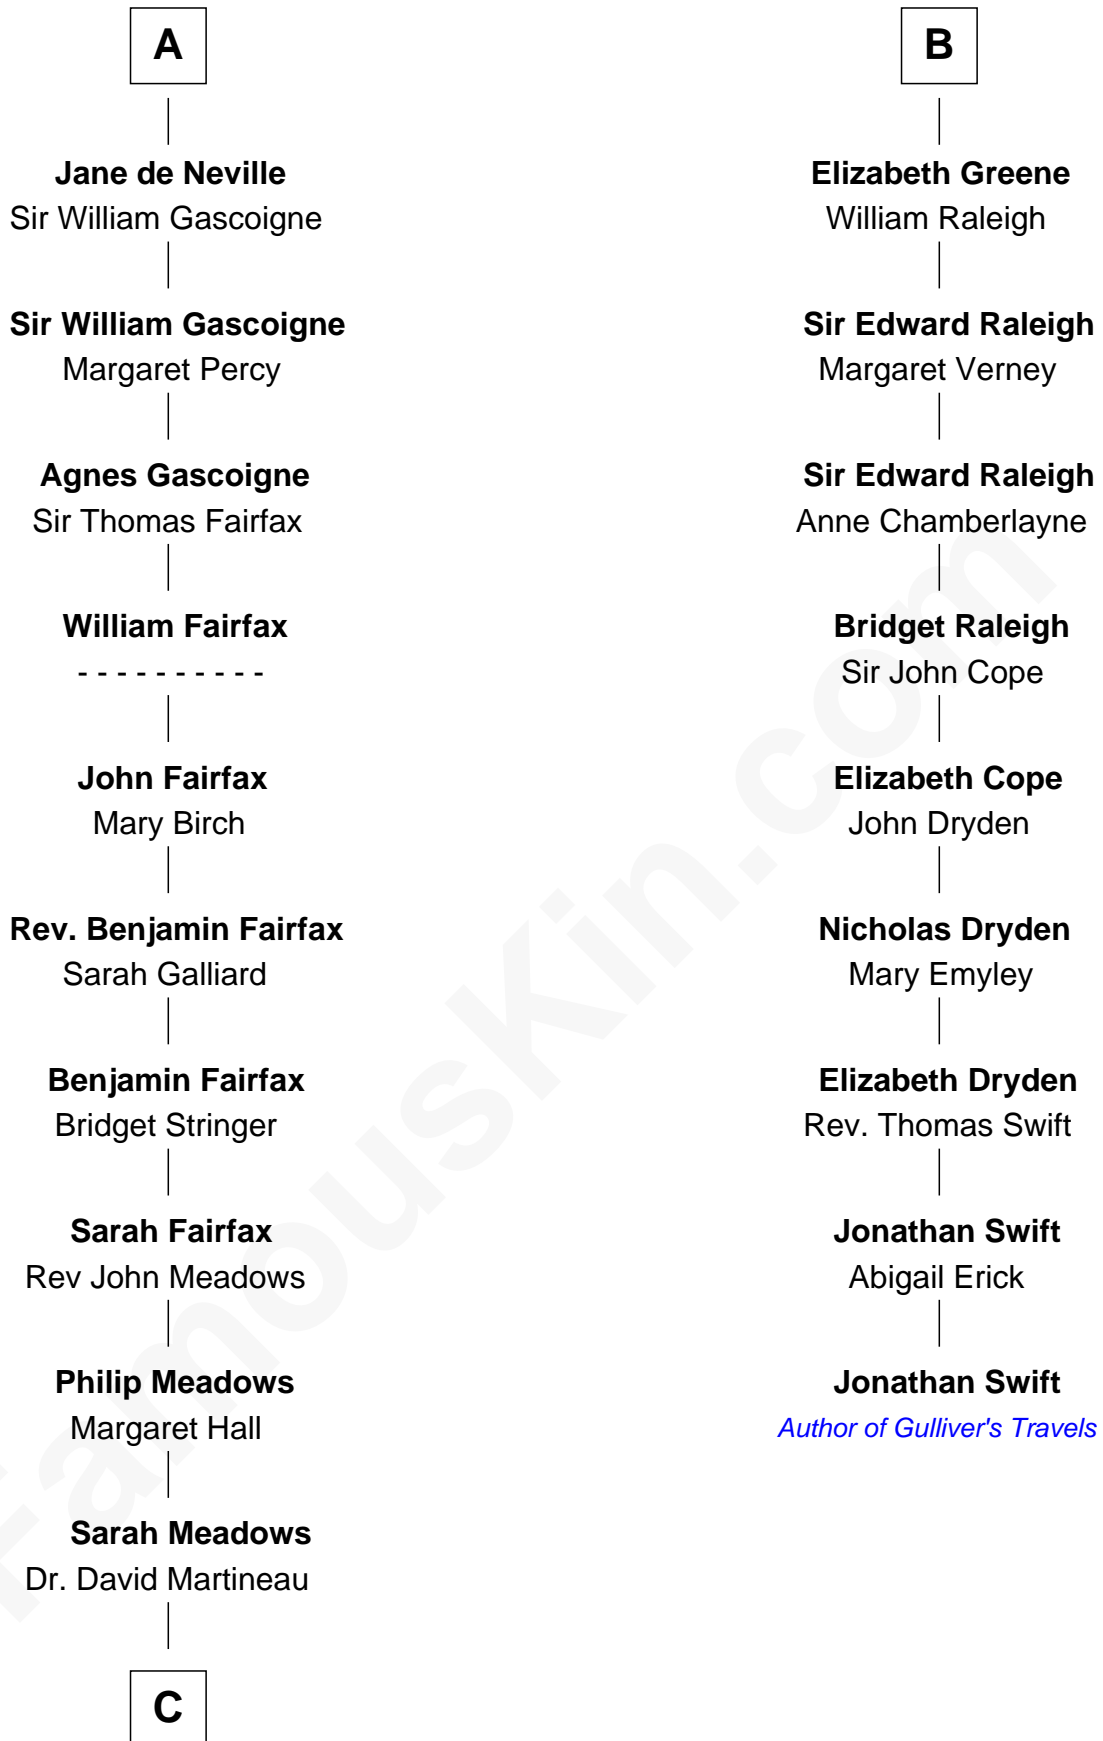

# FamousKin.com Relationship Chart of

**Harriet Martineau**

*Author of The Hour and the Man*

15th cousin 3 times removed of

**Jonathan Swift**

*Author of Gulliver's Travels*

**Sir Humphrey de Bohun**

Eleanor de Braiose

**C**

—  
**Thomas Martineau**

Elizabeth Rankin

—  
**Harriet Martineau**

*English Author, "The Hour and the Man"*

FamousKin.com