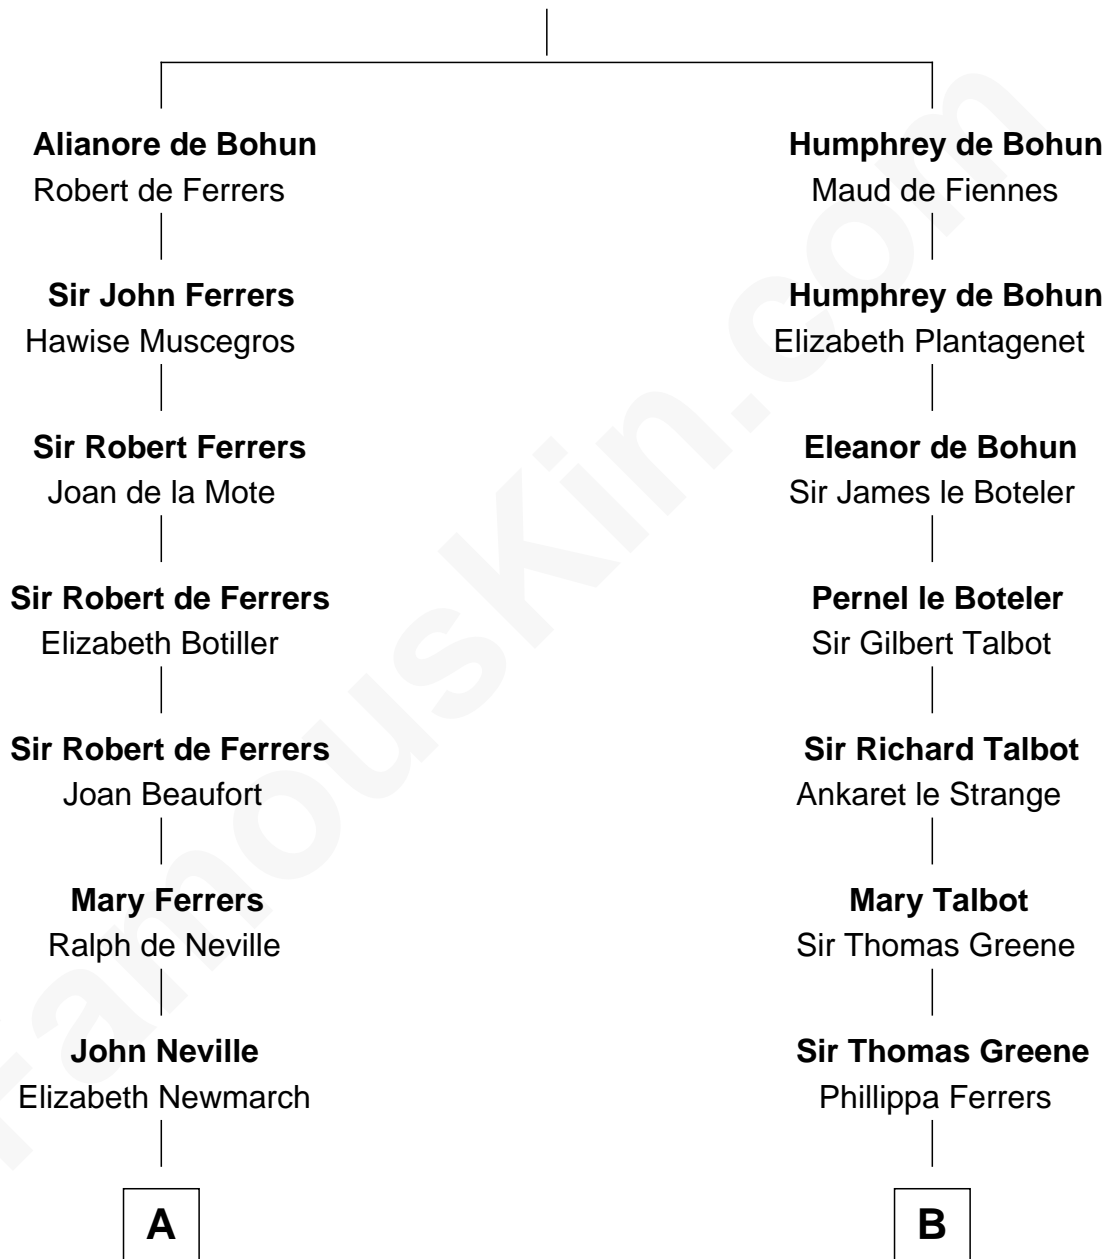

# FamousKin.com Relationship Chart of

**Harriet Martineau**

*Author of The Hour and the Man*

15th cousin 3 times removed of

**Jonathan Swift**

*Author of Gulliver's Travels*

**Sir Humphrey de Bohun**

Eleanor de Braiose

**C**

—  
**Thomas Martineau**

Elizabeth Rankin

—  
**Harriet Martineau**

*English Author, "The Hour and the Man"*

FamousKin.com