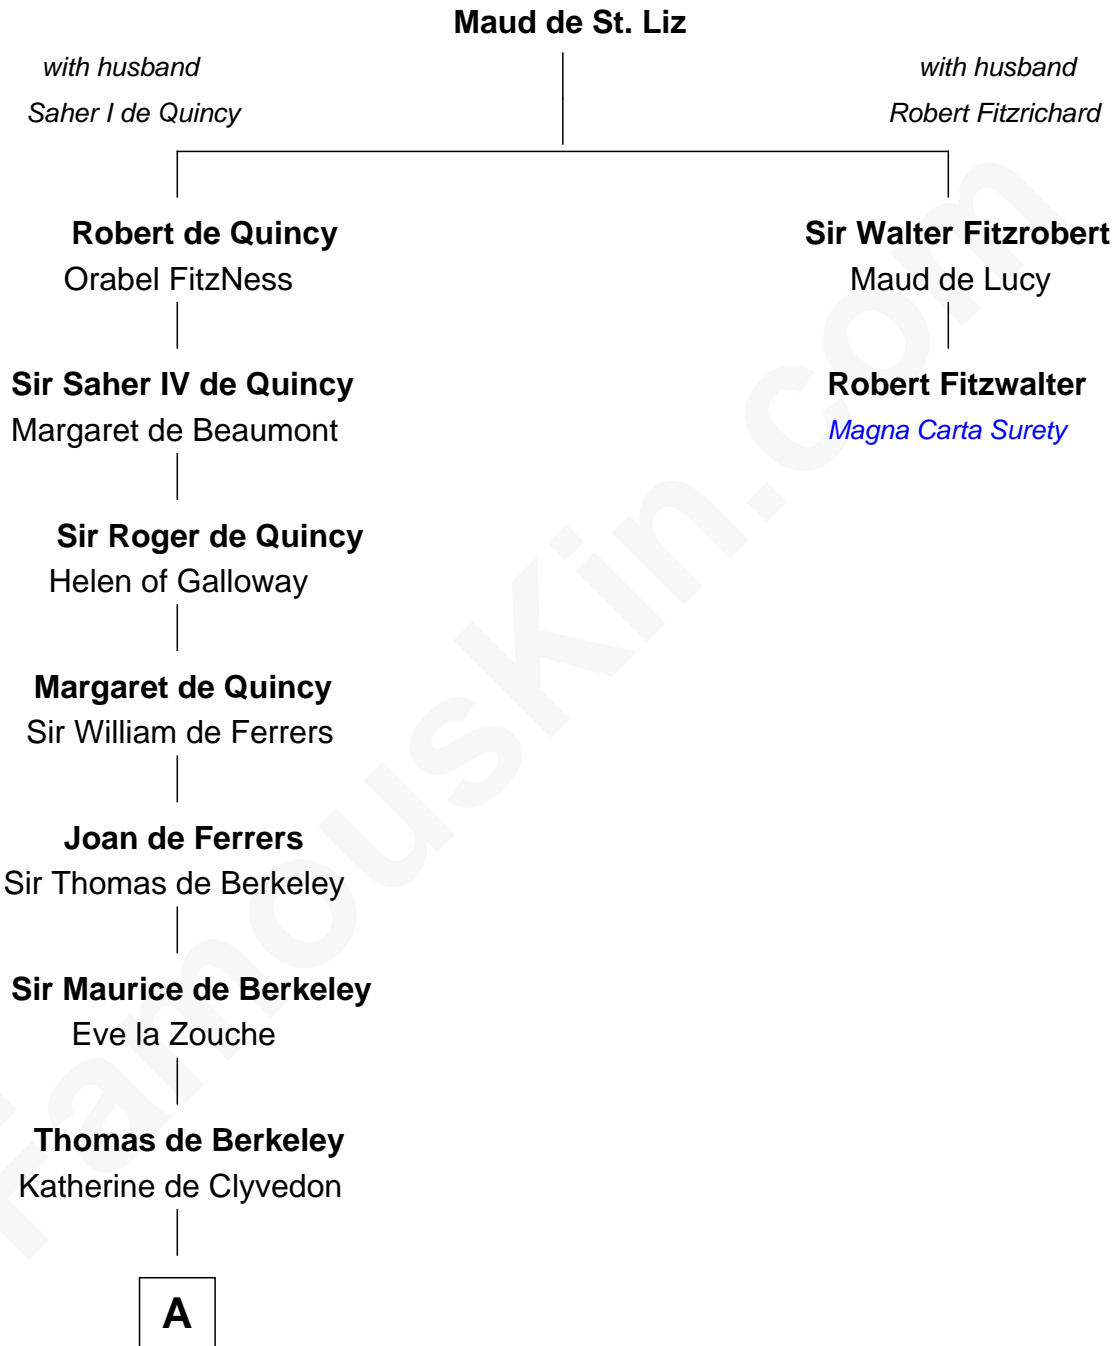

# FamousKin.com Relationship Chart of

**Harriet Martineau**

*Author of The Hour and the Man*

1st cousin 19 times removed of

**Robert Fitzwalter**

*Magna Carta Surety*

**B**

Philip Meadows