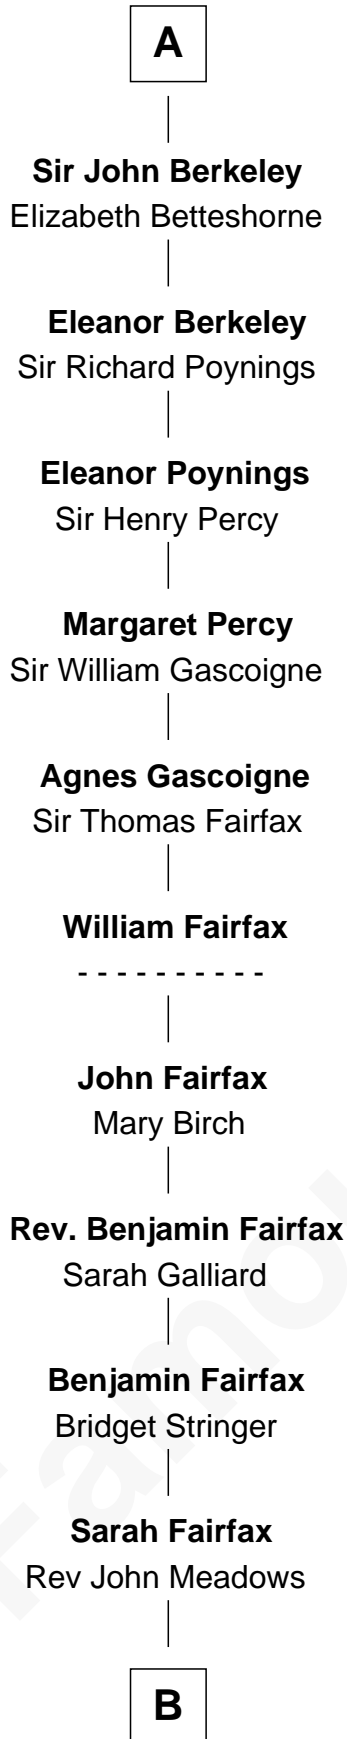

# FamousKin.com Relationship Chart of

**Harriet Martineau**

*Author of The Hour and the Man*

1st cousin 19 times removed of

**Robert Fitzwalter**

*Magna Carta Surety*

**B**

Philip Meadows

Margaret Hall

Sarah Meadows

Dr. David Martineau

Thomas Martineau

Elizabeth Rankin

Harriet Martineau

*English Author, "The Hour and the Man"*

FamousKin.com