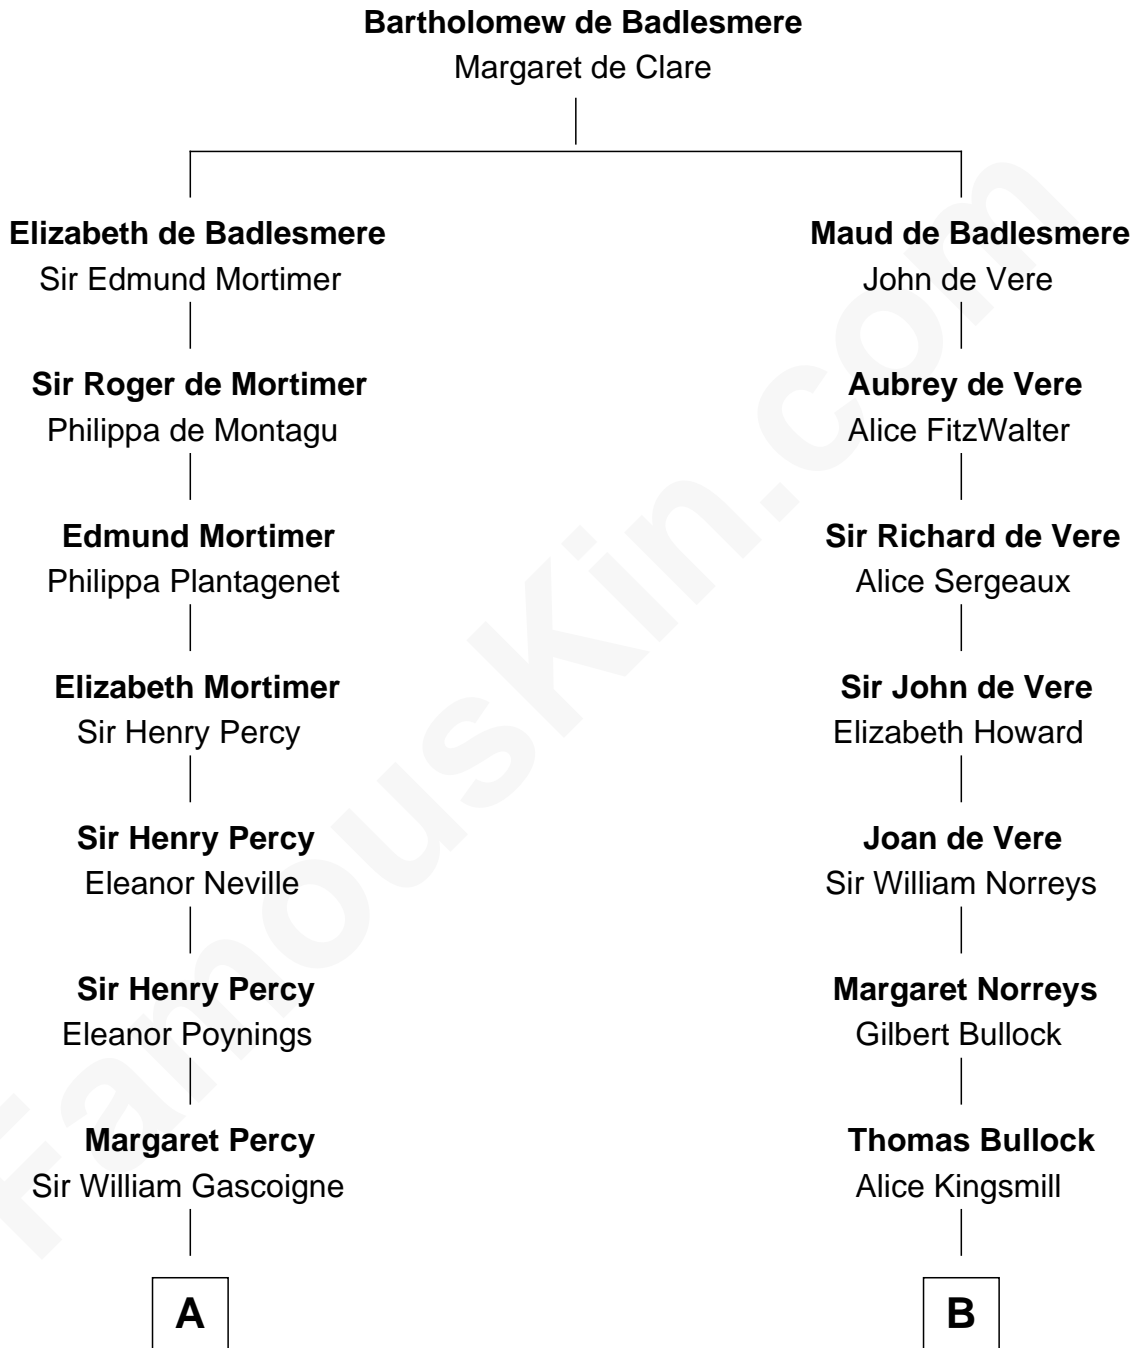

FamousKin.com

Relationship Chart of

Harriet Martineau

Author of The Hour and the Man

16th cousin 2 times removed of

Alan Ladd

Movie Actor

C

Alan Harwood Ladd

Selina Raleigh

Alan Ladd

Movie Actor

FamousKin.com