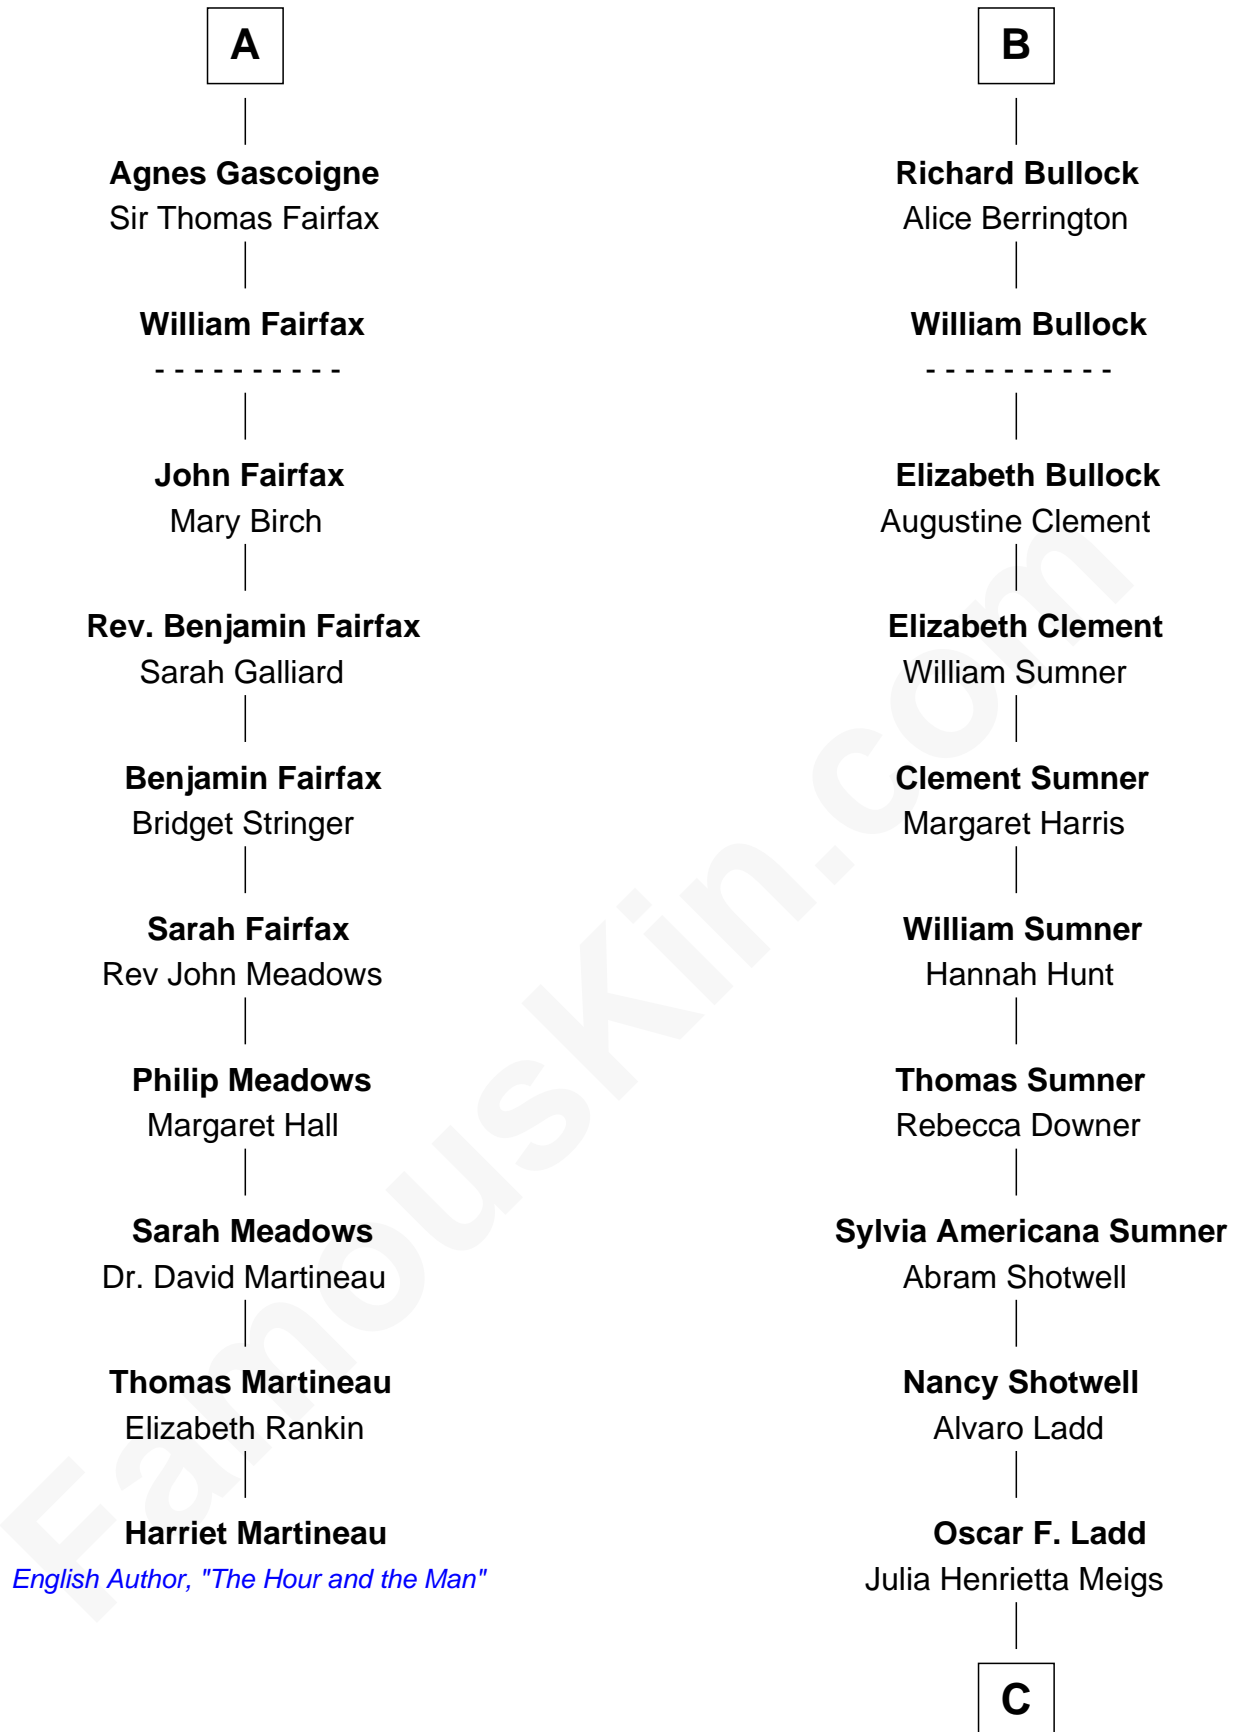

FamousKin.com

Relationship Chart of

Harriet Martineau

Author of The Hour and the Man

16th cousin 2 times removed of

Alan Ladd

Movie Actor

C

Alan Harwood Ladd

Selina Raleigh

Alan Ladd

Movie Actor

FamousKin.com