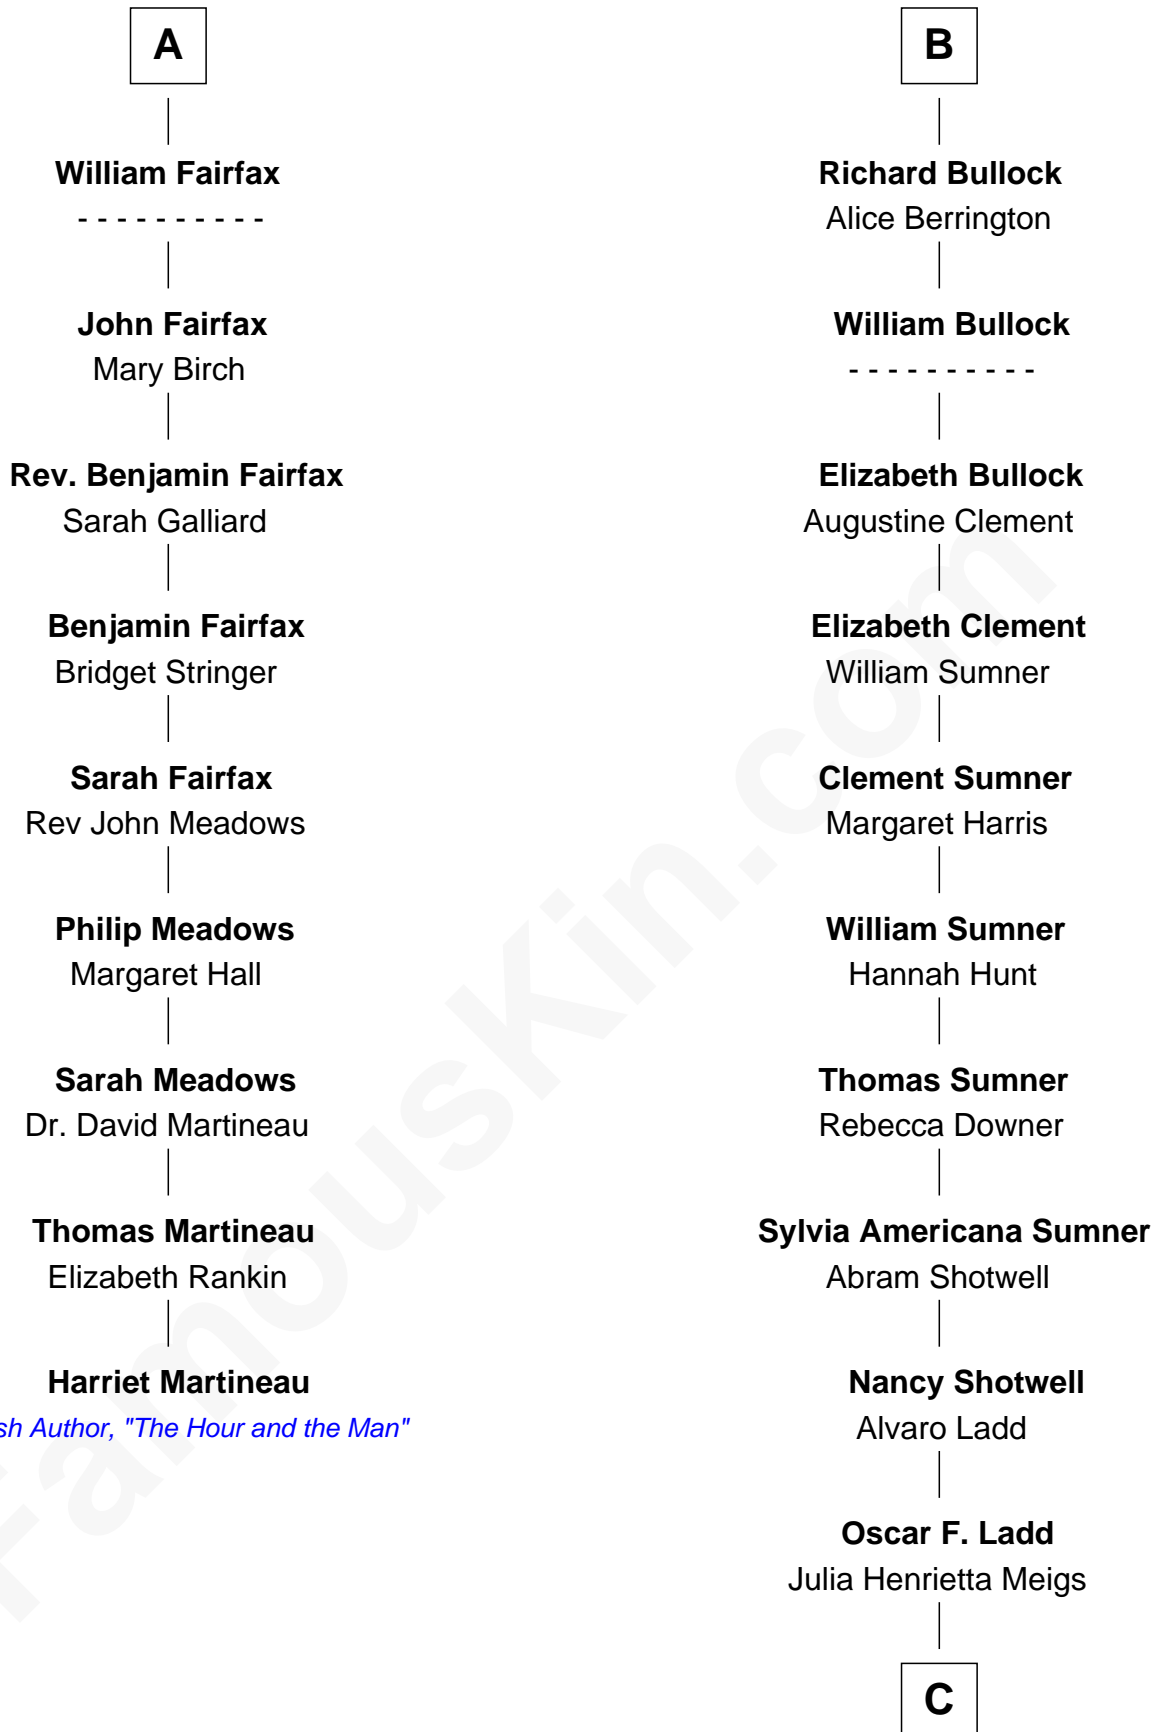

FamousKin.com Relationship Chart of

Harriet Martineau

Author of The Hour and the Man

15th cousin 3 times removed of

Alan Ladd

Movie Actor

C

Alan Harwood Ladd

Selina Raleigh

Alan Ladd

Movie Actor

FamousKin.com