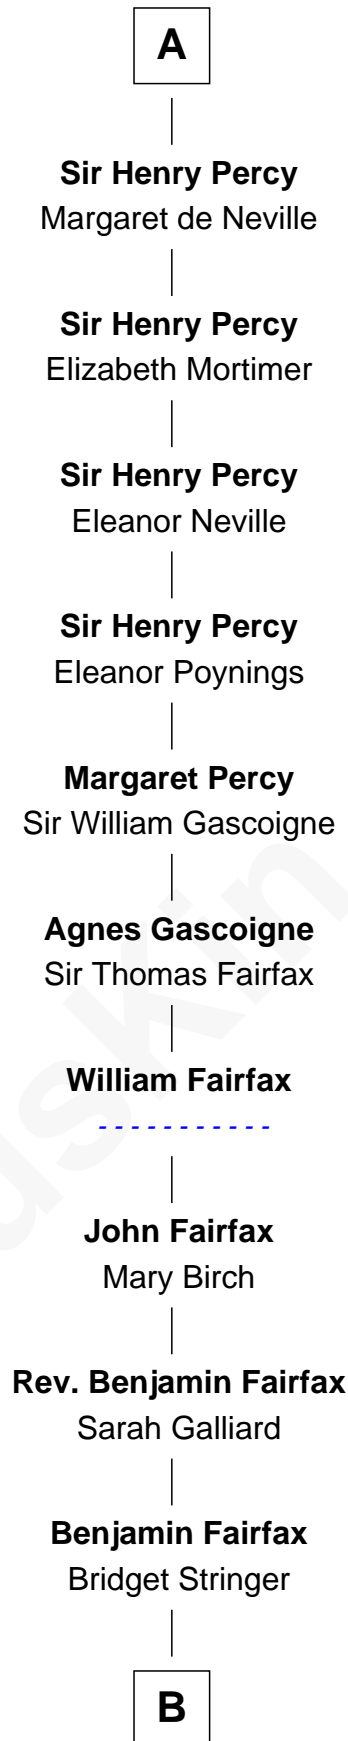

FamousKin.com Relationship Chart of

Harriet Martineau

Author of The Hour and the Man

20th Great-granddaughter of

King Louis VI

King of France

King Louis VI

Adelaide de Savoy

Louis VII, King of France

Adèle of Champagne

Philip II Auguste, King of France

Isabella of Hainault

Louis VIII, King of France

Blanche of Castile

Robert I, Count of Artois

Matilda of Brabant

Blanche of Artois

Edmund Plantagenet

Henry Plantagenet

Maud de Chaworth

Mary Plantagenet

Henry de Percy

A

B