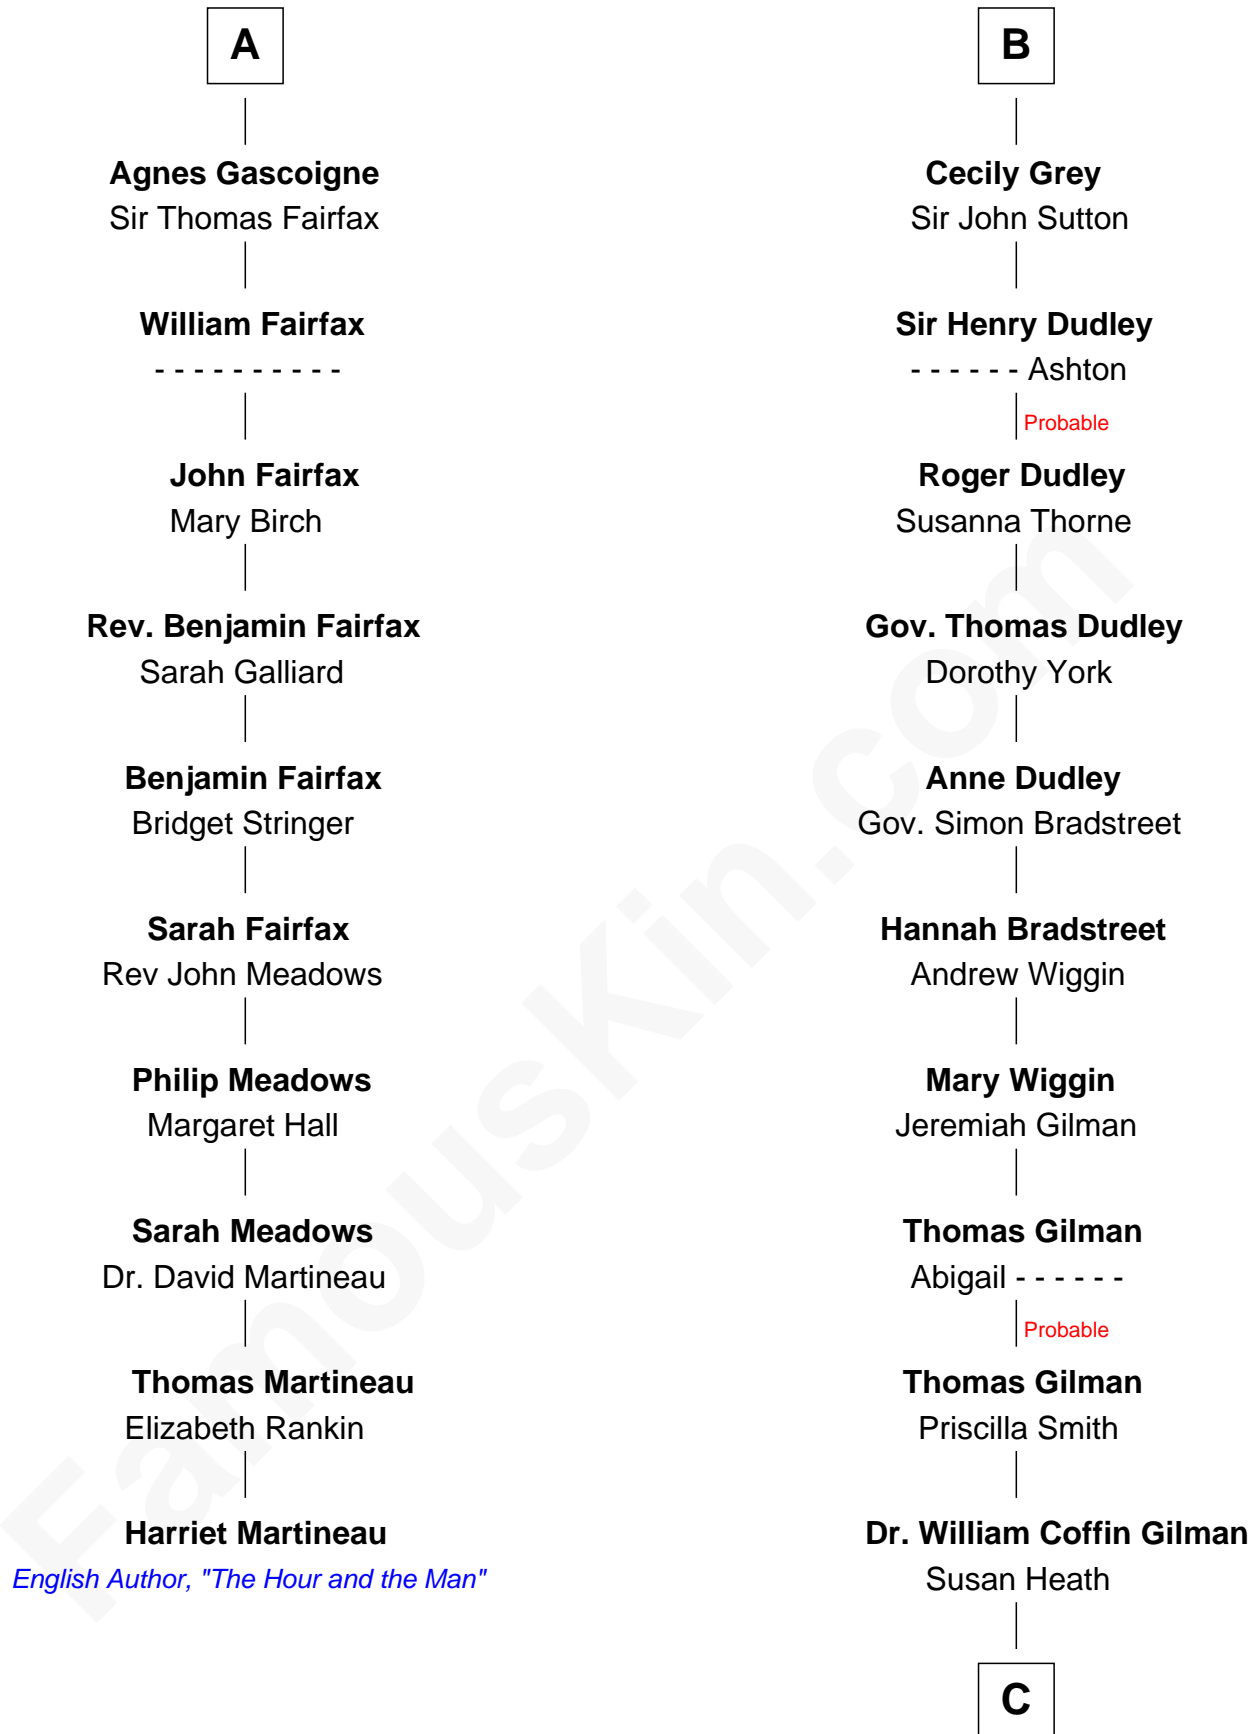

FamousKin.com Relationship Chart of

Harriet Martineau

Author of The Hour and the Man

16th cousin 5 times removed of

George Hamilton

TV and Movie Actor

Bartholomew de Badlesmere

Margaret de Clare

Elizabeth Harington

William Bonville

Katherine Neville

Cecily Bonville

Thomas Grey

B

C

William C. Gilman

Mary Ann Stevens

George C. Gilman

Elizabeth Melissa Lane

Lillian C. Gilman

Harry Fuller Hamilton

George William Hamilton

Anne Lucille Stevens

George Hamilton