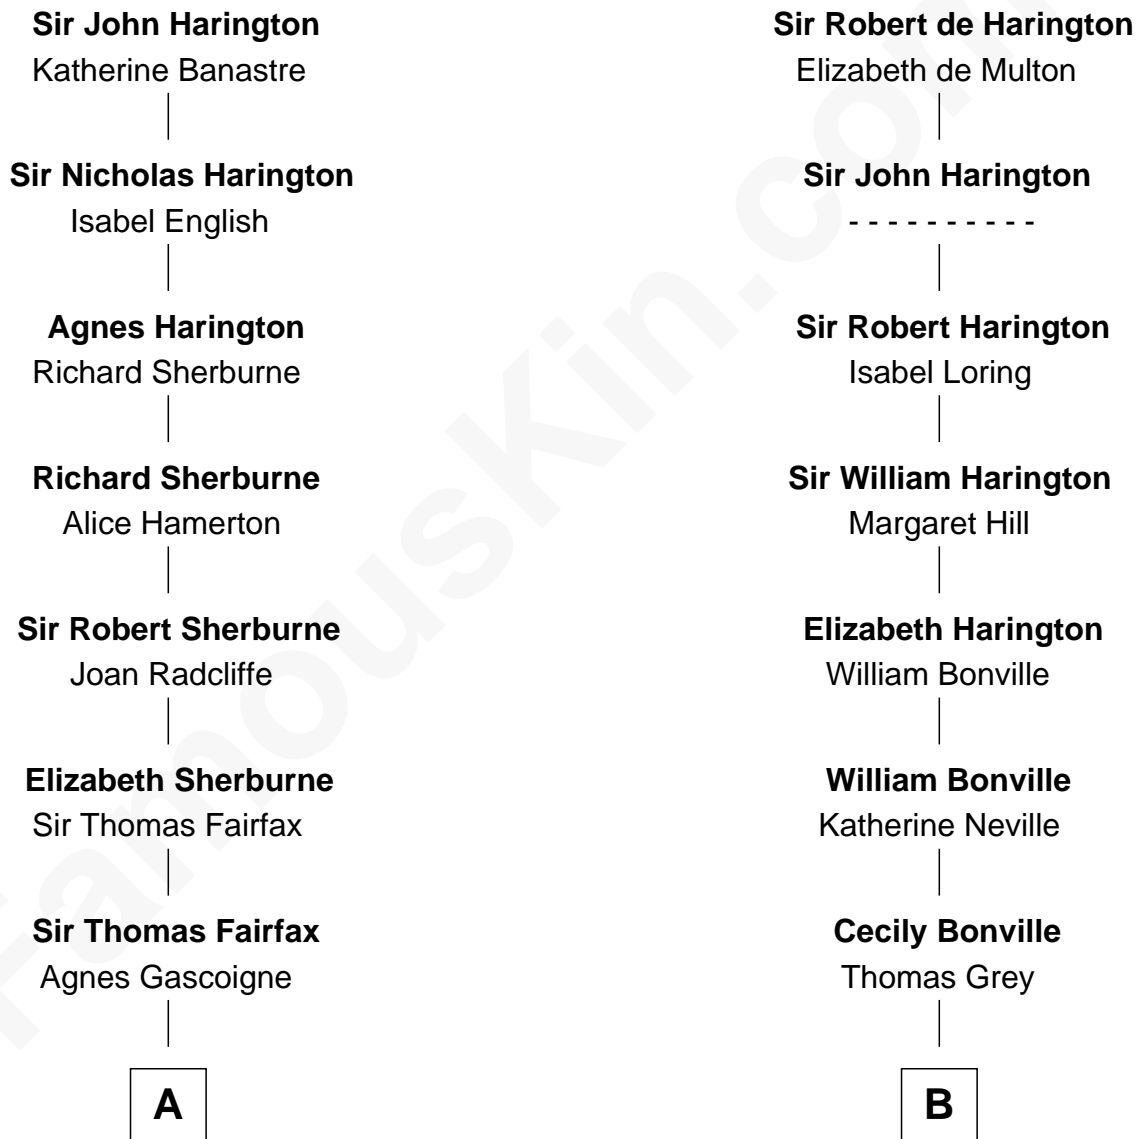

FamousKin.com Relationship Chart of

Harriet Martineau

Author of The Hour and the Man

15th cousin 6 times removed of

George Hamilton

TV and Movie Actor

Sir John de Harington

Joan - - - - -

C

William C. Gilman

Mary Ann Stevens

George C. Gilman

Elizabeth Melissa Lane

Lillian C. Gilman

Harry Fuller Hamilton

George William Hamilton