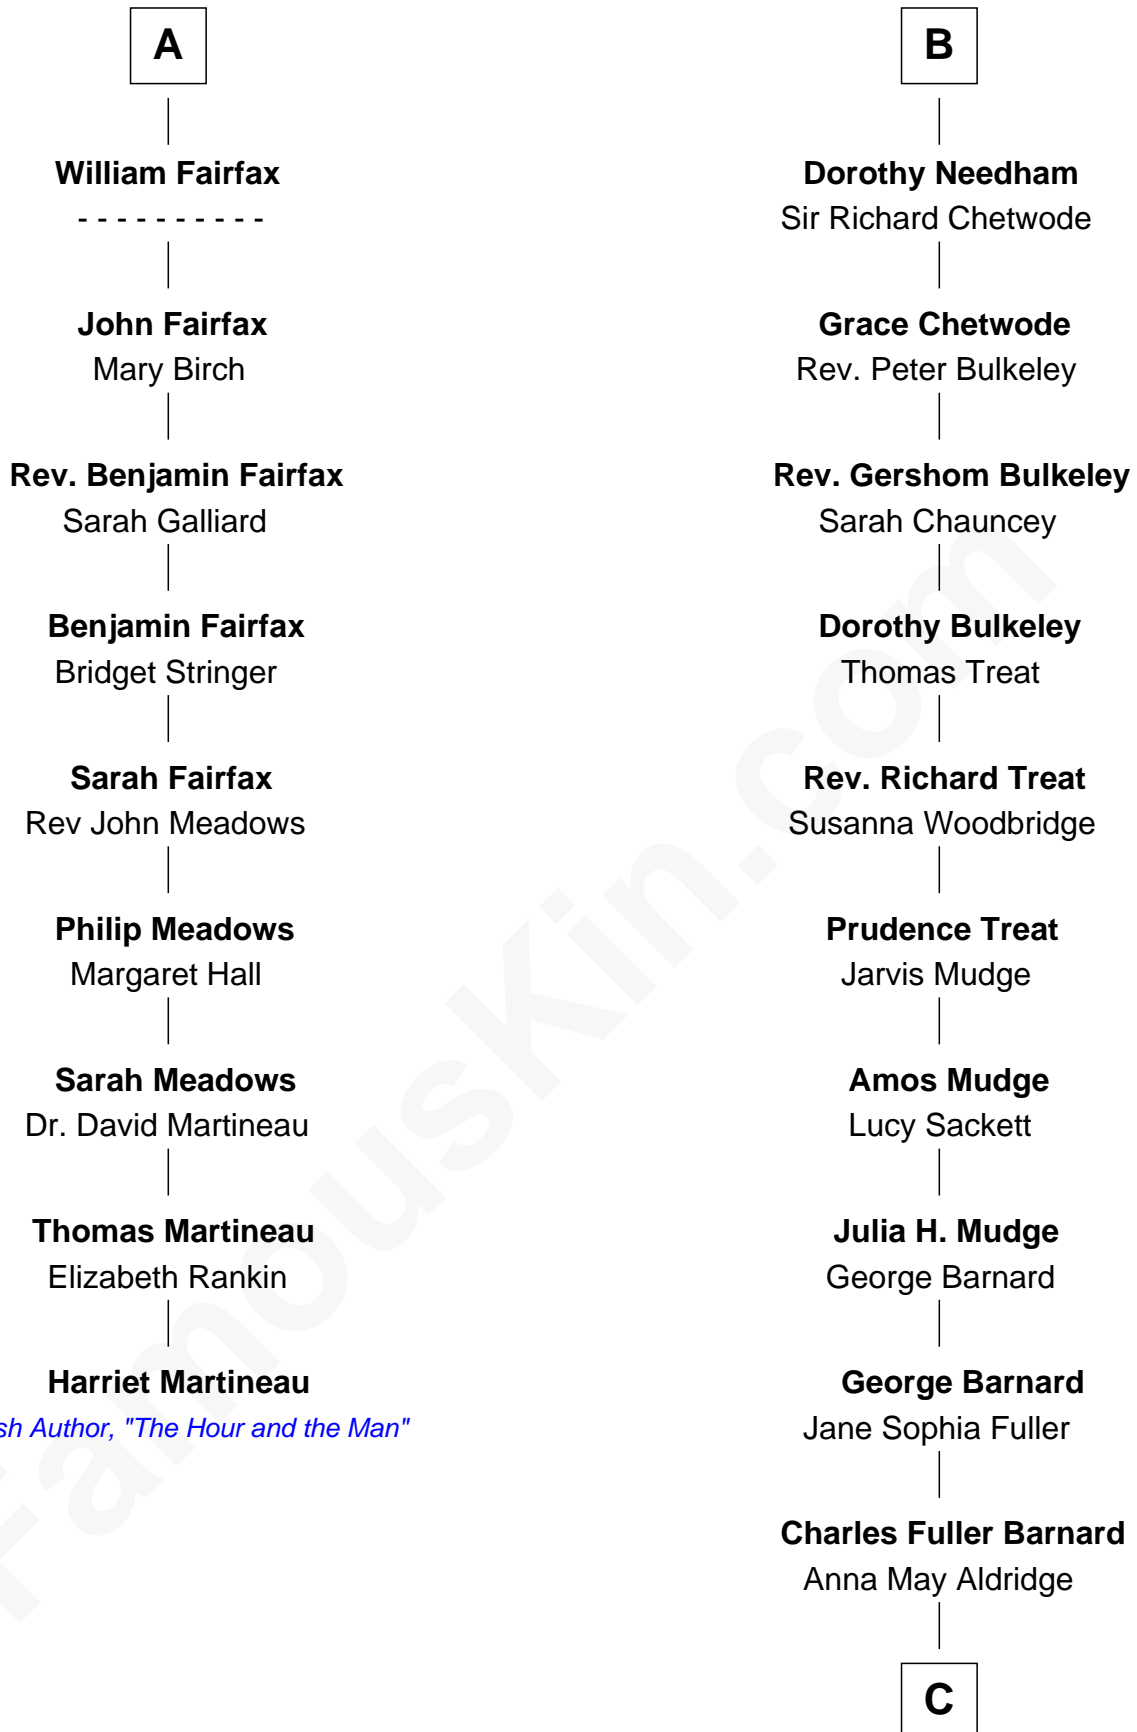

FamousKin.com Relationship Chart of

Harriet Martineau

Author of The Hour and the Man

15th cousin 3 times removed of

Dick Clark

Radio and TV Host

Sir Thomas de Beauchamp

Katherine de Mortimer

Jane de Neville

Sir William Gascoigne

Sir William Gascoigne

Margaret Percy

Agnes Gascoigne

Sir Thomas Fairfax

A

Sir William Beauchamp

Joan Fitzalan

Joan Beauchamp

James Butler

Elizabeth Butler

John Talbot

Sir Gilbert Talbot

Audrey Cotton

Sir John Talbot

Margaret Troutbeck

Anne Talbot

Thomas Needham

Robert Needham

Frances Aston

B

C

Julia Fuller Barnard
Richard Augustus Clark