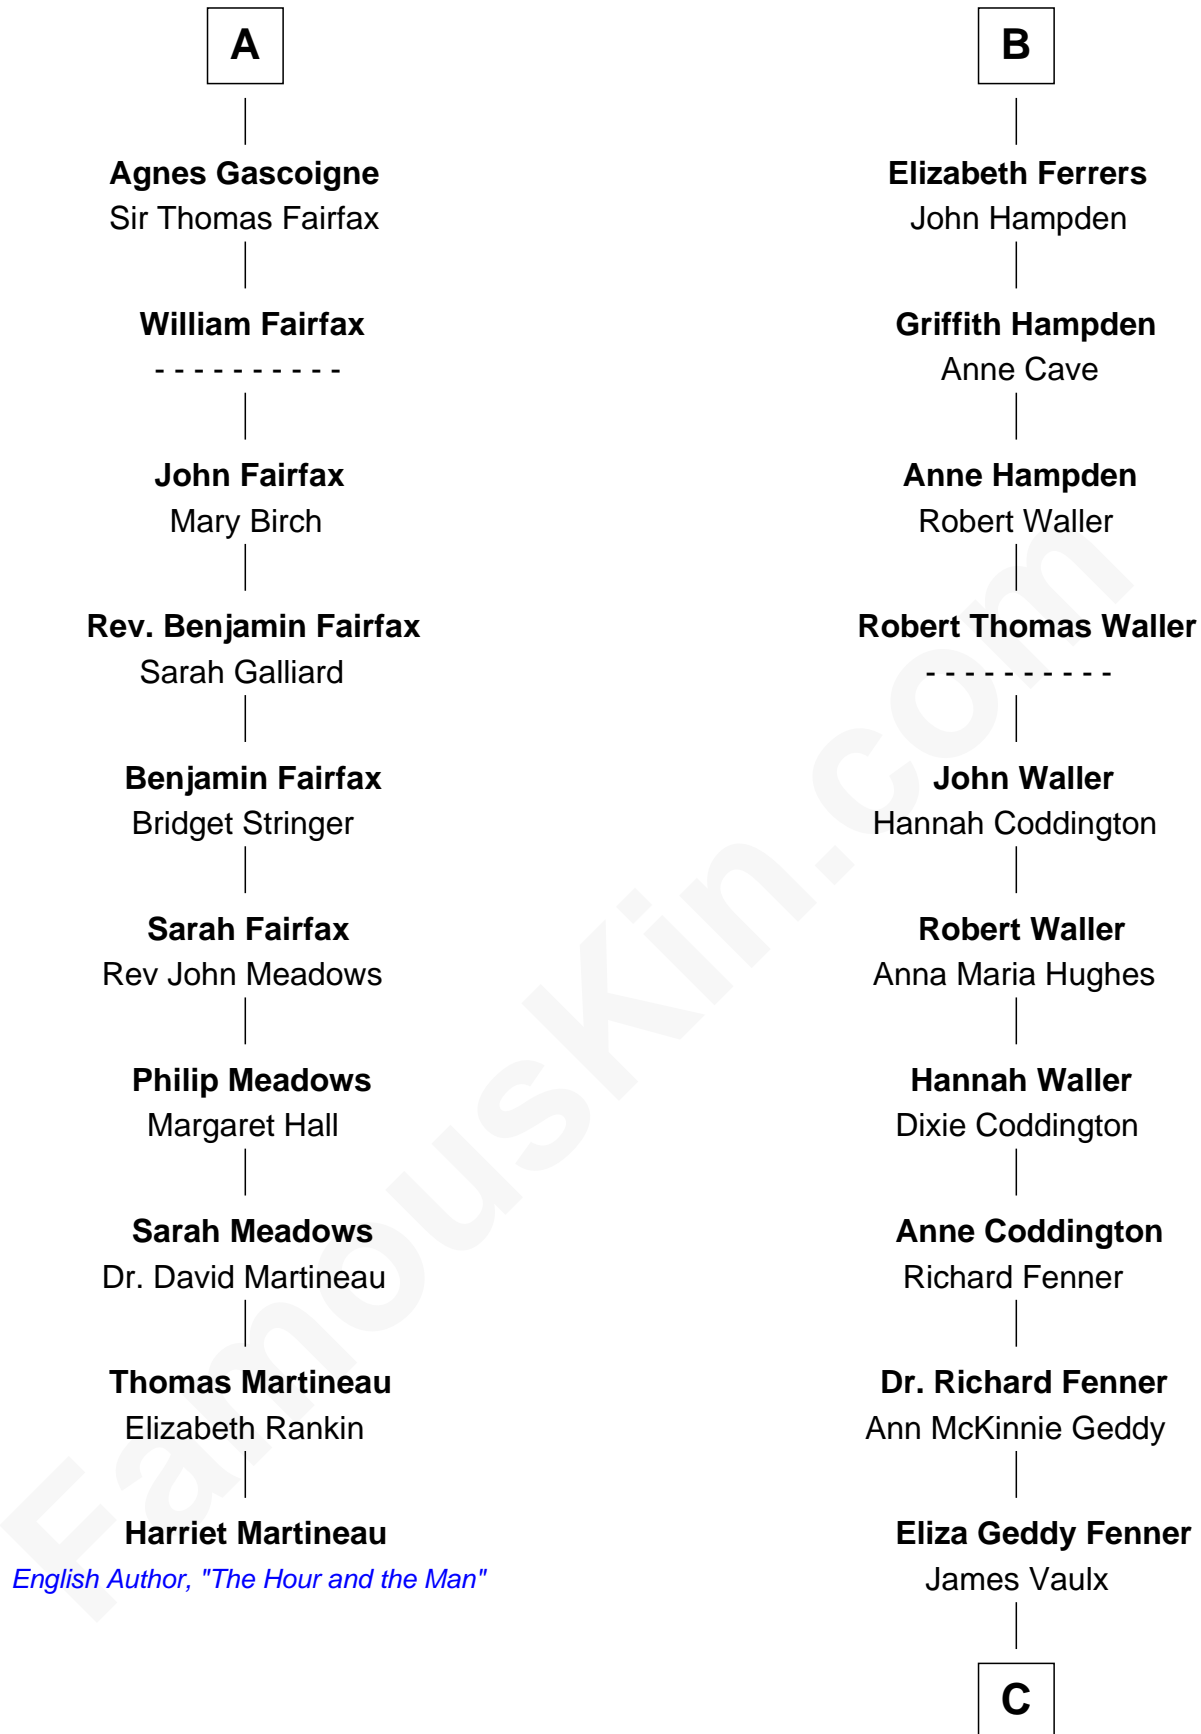

FamousKin.com Relationship Chart of

Harriet Martineau

Author of The Hour and the Man

16th cousin 4 times removed of

John McCain

U.S. Senator from Arizona

Bartholomew de Badlesmere

Margaret de Clare

Elizabeth de Badlesmere

Sir Edmund Mortimer

Sir Roger de Mortimer

Philippa de Montagu

Edmund Mortimer

Philippa Plantagenet

Elizabeth Mortimer

Sir Henry Percy

Sir Thomas Ferrers

Sir Henry Ferrers

Margaret Heckstall

Sir Edward Ferrers

Constance Brome

B

C

James Junius Vaulx