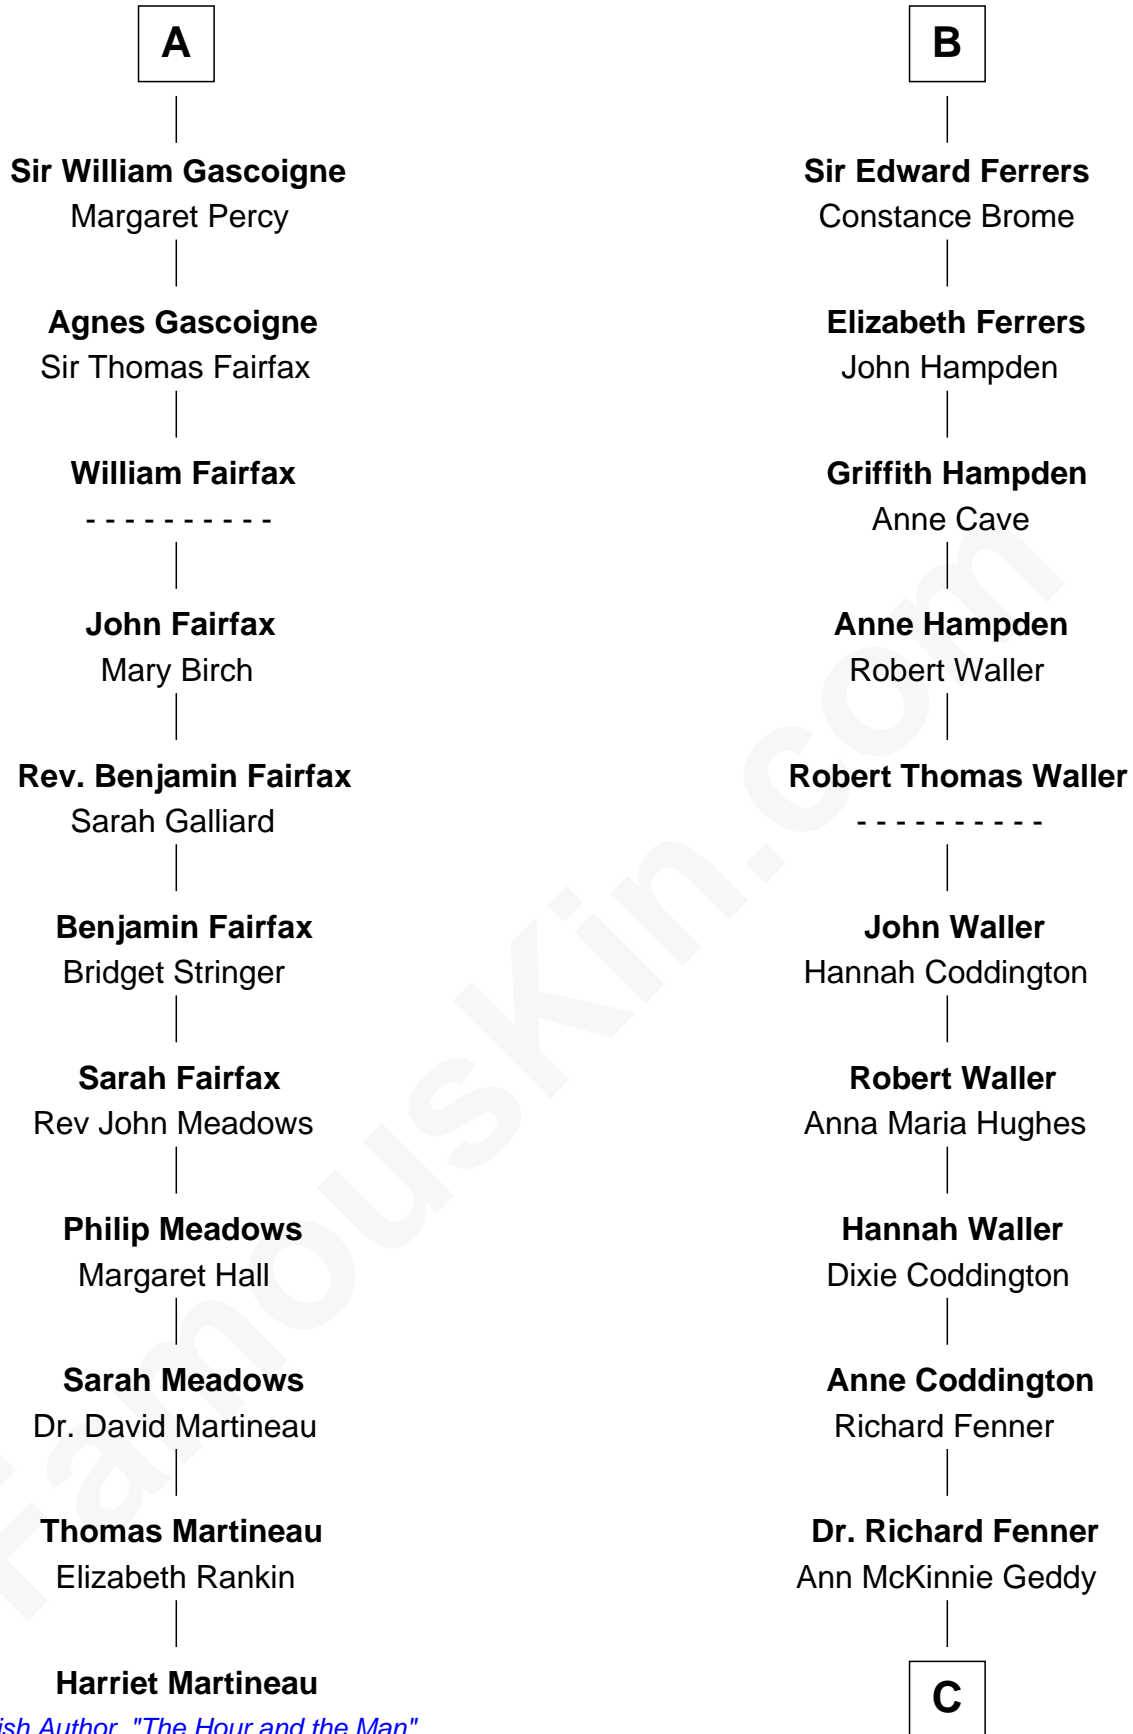

# FamousKin.com Relationship Chart of

**Harriet Martineau**

*Author of The Hour and the Man*

17th cousin 4 times removed of

**John McCain**

*U.S. Senator from Arizona*

**Sir Gilbert de Clare**

Joan of Acre

**C**

**Eliza Geddy Fenner**

James Vaulx

**James Junius Vaulx**

Margaret Garside

**Katherine Davey Vaulx**

Adm. John Sidney McCain

**Adm. John Sidney McCain**

Roberta Wright

**John McCain**

*U.S. Senator from Arizona*

FamousKin.com