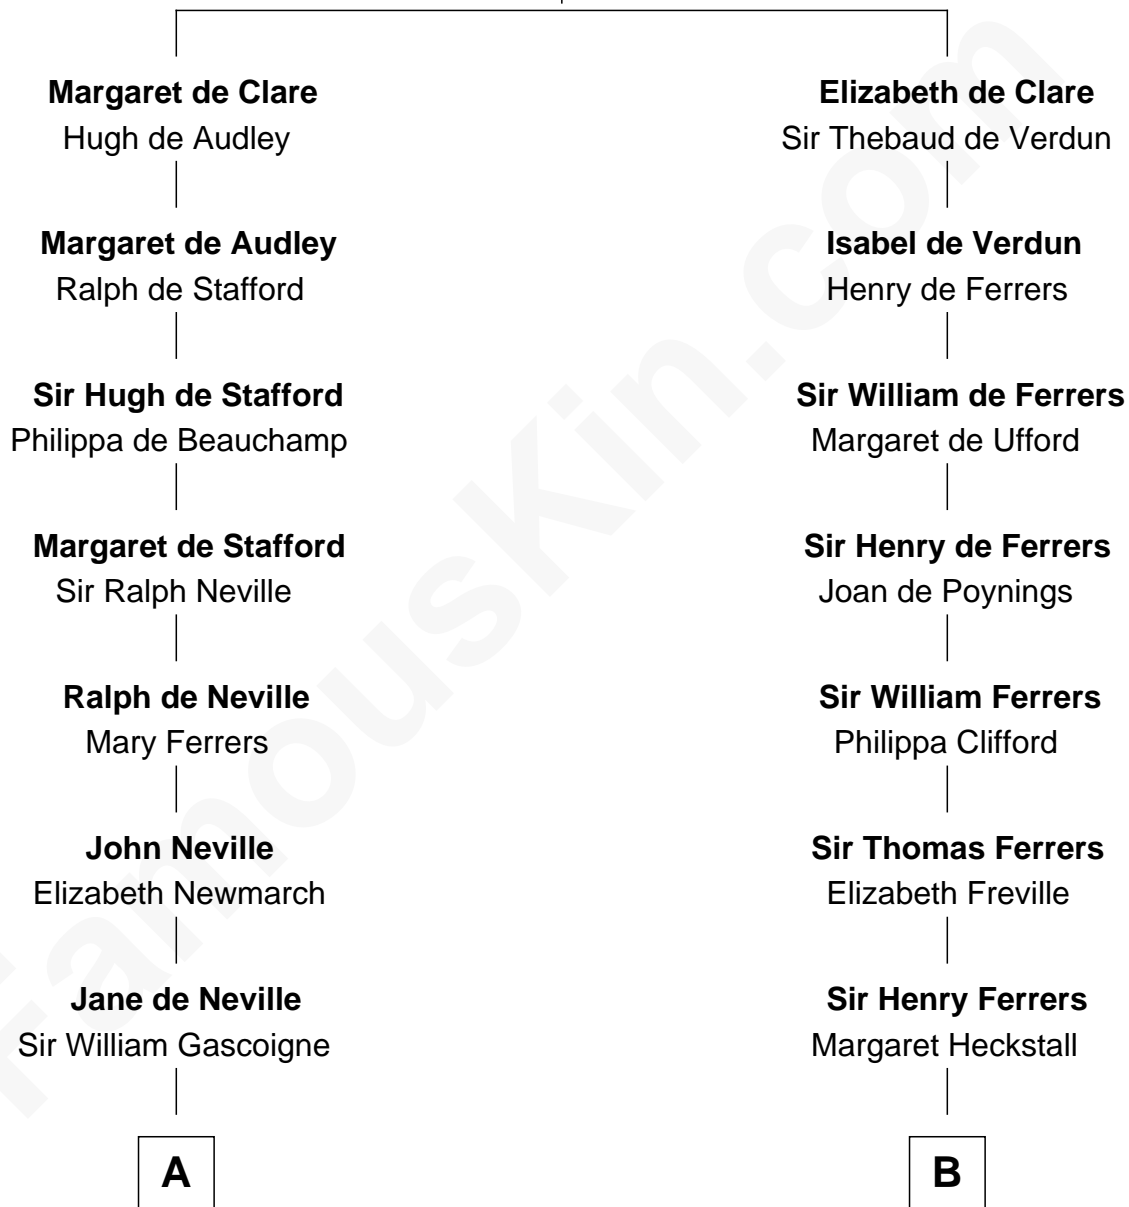

# FamousKin.com Relationship Chart of

**Harriet Martineau**

*Author of The Hour and the Man*

17th cousin 4 times removed of

**John McCain**

*U.S. Senator from Arizona*

**Sir Gilbert de Clare**

Joan of Acre

**C**

**Eliza Geddy Fenner**

James Vaulx

**James Junius Vaulx**

Margaret Garside

**Katherine Davey Vaulx**

Adm. John Sidney McCain

**Adm. John Sidney McCain**

Roberta Wright

**John McCain**

*U.S. Senator from Arizona*

FamousKin.com