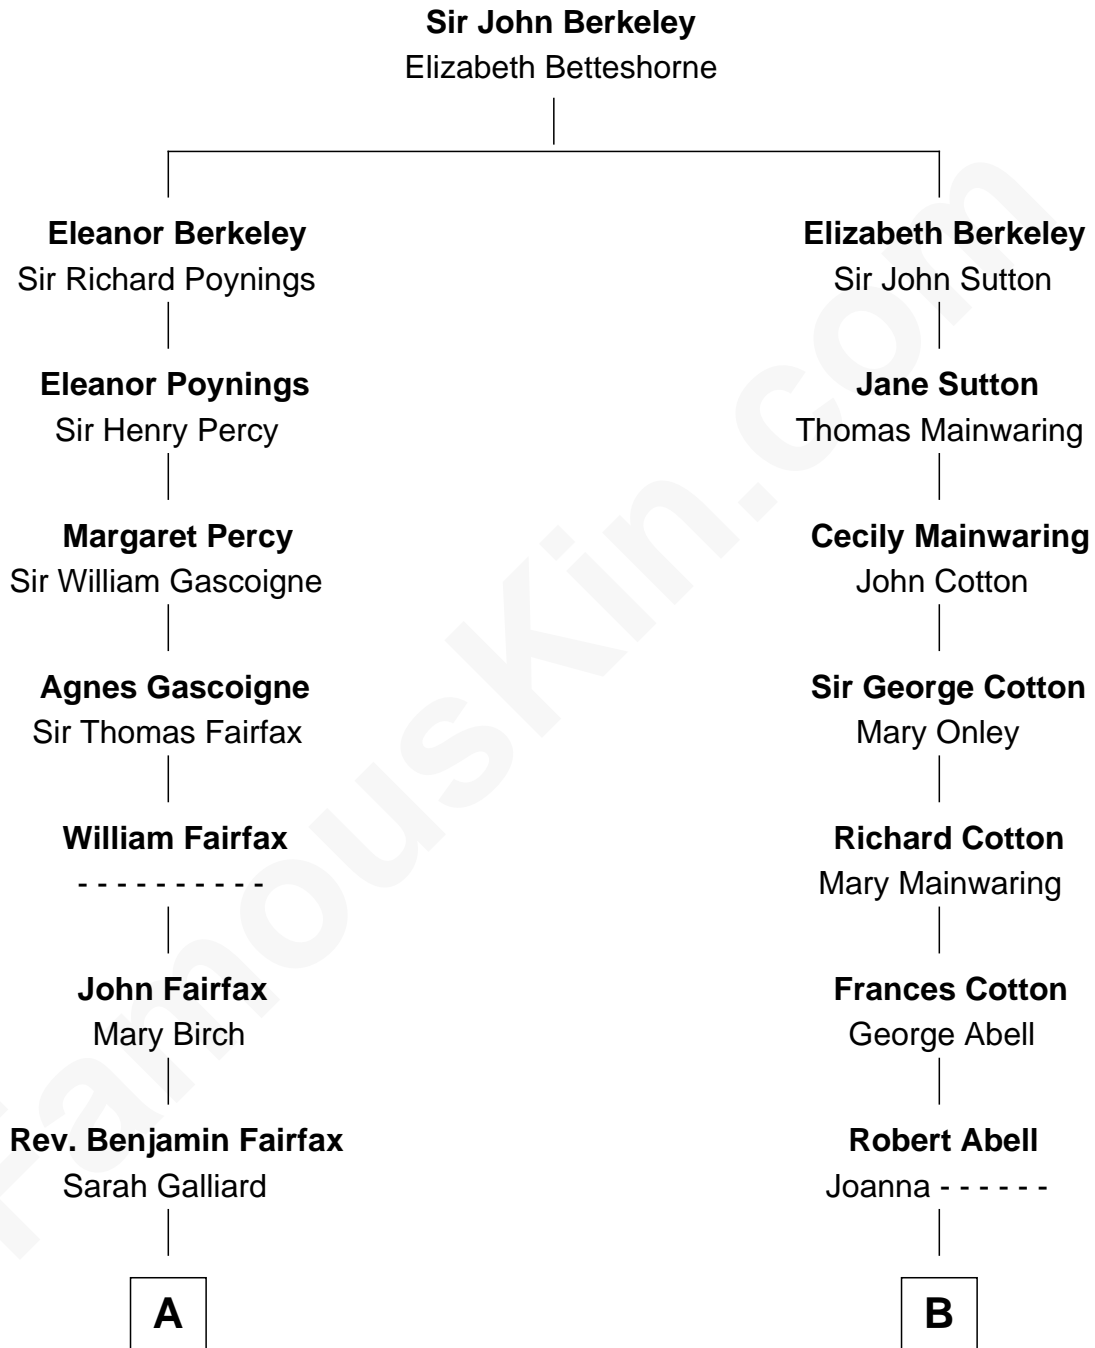

# FamousKin.com Relationship Chart of

**Harriet Martineau**

*Author of The Hour and the Man*

12th cousin 2 times removed of

**Melvyn Douglas**

*Movie Actor*

**A**

**Benjamin Fairfax**

Bridget Stringer

**Sarah Fairfax**

Rev John Meadows

**Philip Meadows**

Margaret Hall

**Sarah Meadows**

Dr. David Martineau

**Thomas Martineau**

**William Douglas**

Sarah Denison

**Richard Douglas**

Lucy Way

**Erskine Douglas**

Sophia Garrett

**Emma Jane Douglas**

Col. George Taliaferro Shackelford