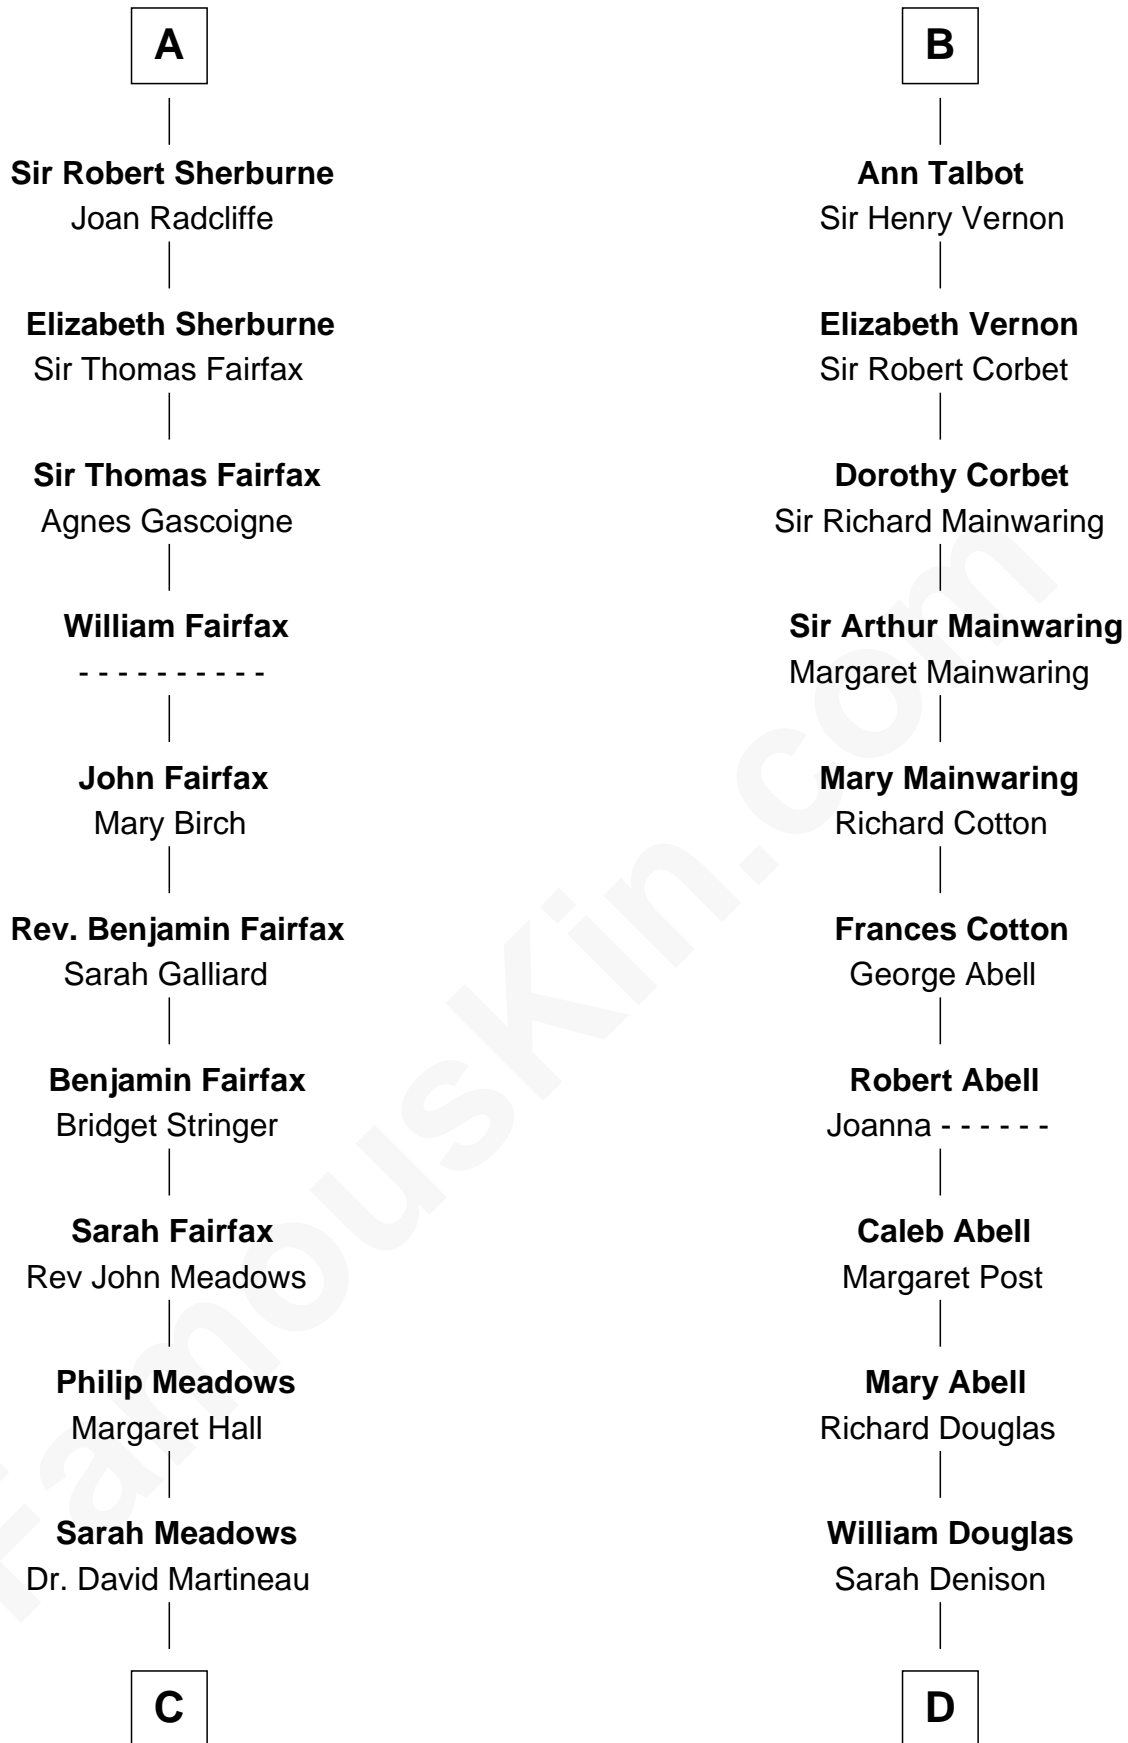

# FamousKin.com Relationship Chart of

**Harriet Martineau**

*Author of The Hour and the Man*

18th cousin 3 times removed of

**Melvyn Douglas**

*Movie Actor*

**Sir William de Ros**

Lucy FitzPiers

**C**

**Thomas Martineau**

Elizabeth Rankin

**Harriet Martineau**

*English Author, "The Hour and the Man"*

**D**

**Richard Douglas**

Lucy Way

**Erskine Douglas**

Sophia Garrett

**Emma Jane Douglas**

Col. George Taliaferro Shackelford

**Lena Priscilla Shackelford**

Edouard Gregory Hesselberg

**Melvyn Douglas**

*Movie Actor*