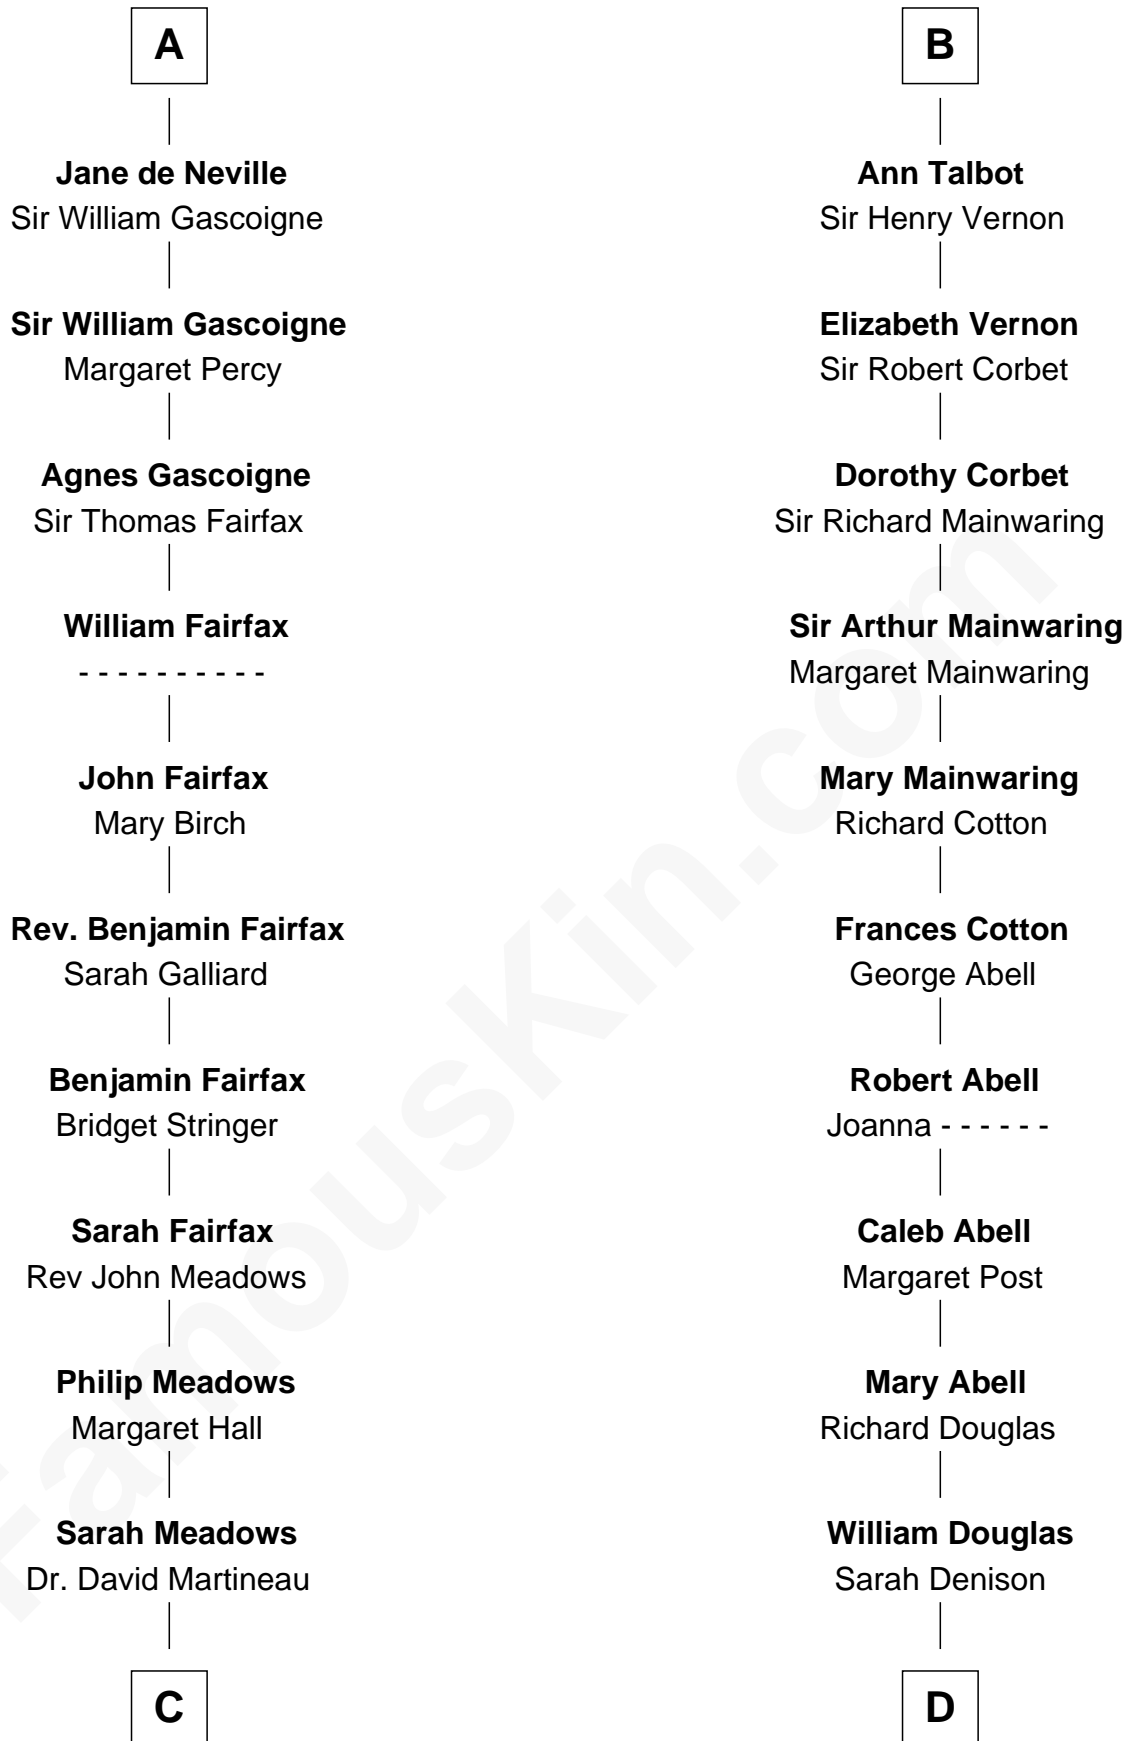

# FamousKin.com Relationship Chart of

**Harriet Martineau**

*Author of The Hour and the Man*

18th cousin 3 times removed of

**Melvyn Douglas**

*Movie Actor*

**Sir Humphrey de Bohun**

Eleanor de Braiose

**C**

**Thomas Martineau**

Elizabeth Rankin

**Harriet Martineau**

*English Author, "The Hour and the Man"*

**D**

**Richard Douglas**

Lucy Way

**Erskine Douglas**

Sophia Garrett

**Emma Jane Douglas**

Col. George Taliaferro Shackelford

**Lena Priscilla Shackelford**

Edouard Gregory Hesselberg

**Melvyn Douglas**

*Movie Actor*