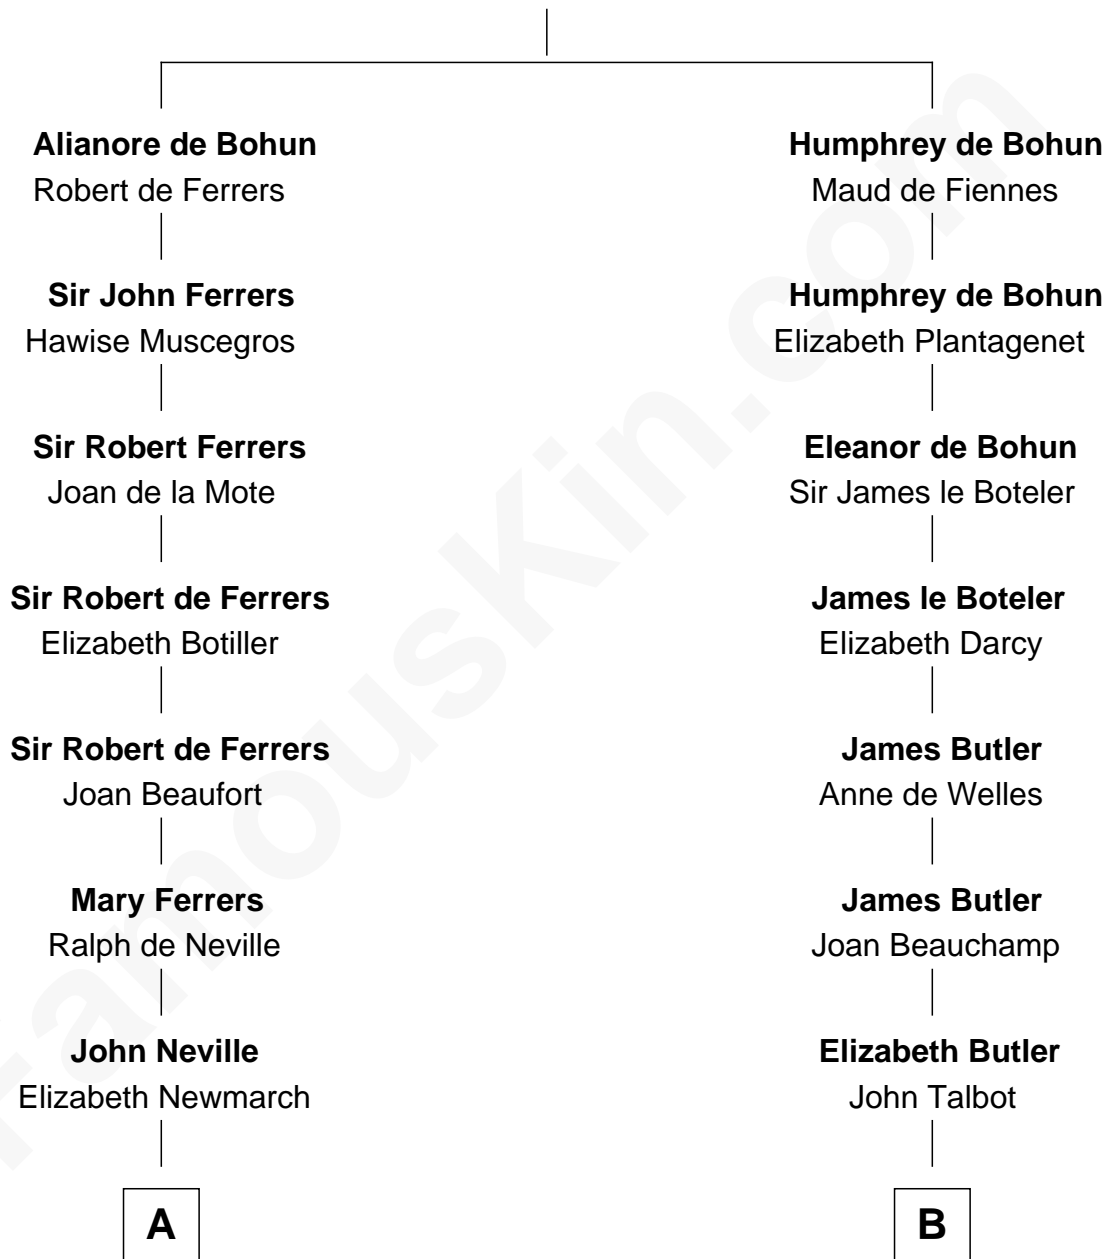

# FamousKin.com Relationship Chart of

**Harriet Martineau**

*Author of The Hour and the Man*

18th cousin 3 times removed of

**Melvyn Douglas**

*Movie Actor*

**Sir Humphrey de Bohun**

Eleanor de Braiose

**C**

**Thomas Martineau**

Elizabeth Rankin

**Harriet Martineau**

*English Author, "The Hour and the Man"*

**D**

**Richard Douglas**

Lucy Way

**Erskine Douglas**

Sophia Garrett

**Emma Jane Douglas**

Col. George Taliaferro Shackelford

**Lena Priscilla Shackelford**

Edouard Gregory Hesselberg

**Melvyn Douglas**

*Movie Actor*