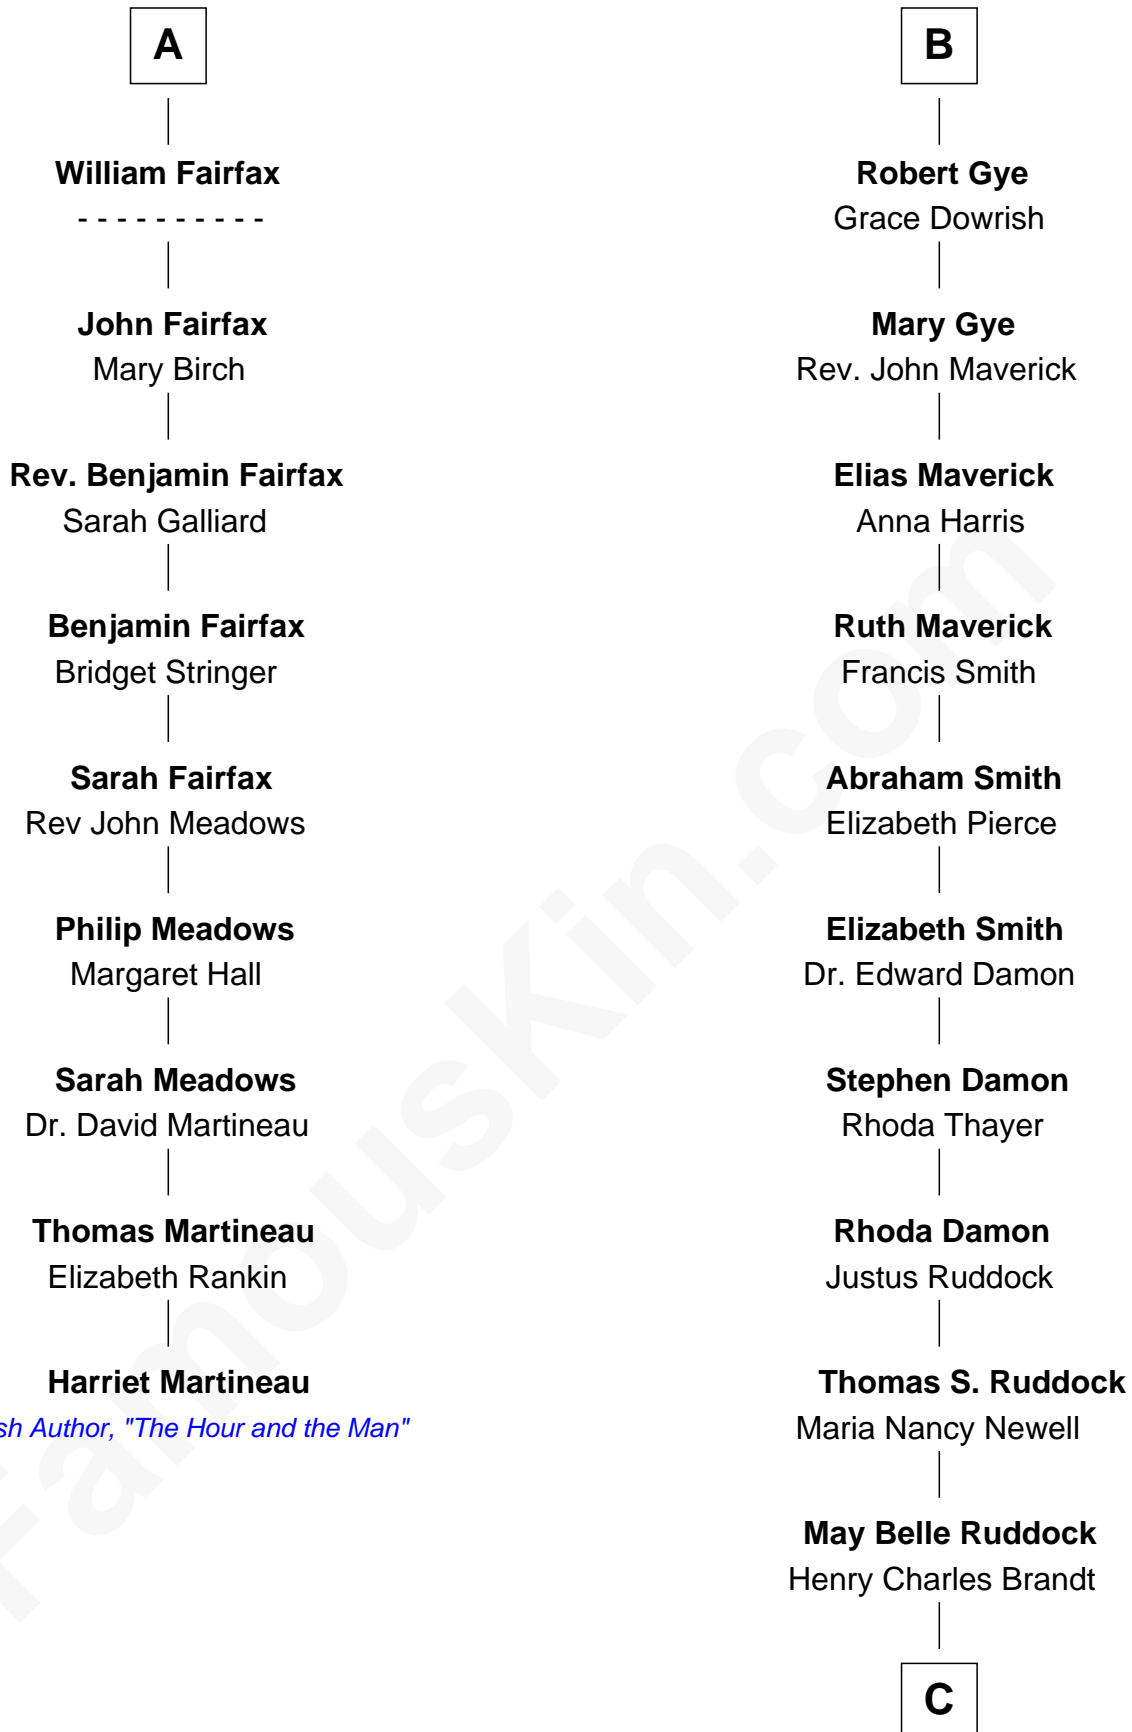

FamousKin.com Relationship Chart of

Harriet Martineau

Author of The Hour and the Man

15th cousin 4 times removed of

Sarah Palin

9th Governor of Alaska

Henry Plantagenet
Maud de Chaworth

Mary Plantagenet
Henry de Percy

Sir Henry Percy
Margaret de Neville

Sir Henry Percy
Elizabeth Mortimer

Sir Henry Percy
Eleanor Neville

Sir Henry Percy
Eleanor Poynings

Margaret Percy
Sir William Gascoigne

Agnes Gascoigne
Sir Thomas Fairfax

A

Eleanor Plantagenet
Richard Fitzalan

John Fitzalan
Eleanor Maltravers

Joan Fitzalan
Sir William Echyngam

Joan Echyngam
Sir John Bayntun

Henry Bayntun

Jane Bayntun
Thomas Prowse

Mary Prowse
John Gye

B

C

Nellie Marie Brandt
Charles Francis Heath

Charles Richard Heath
Sarah Sheeran

Sarah Palin
9th Governor of Alaska

FamousKin.com