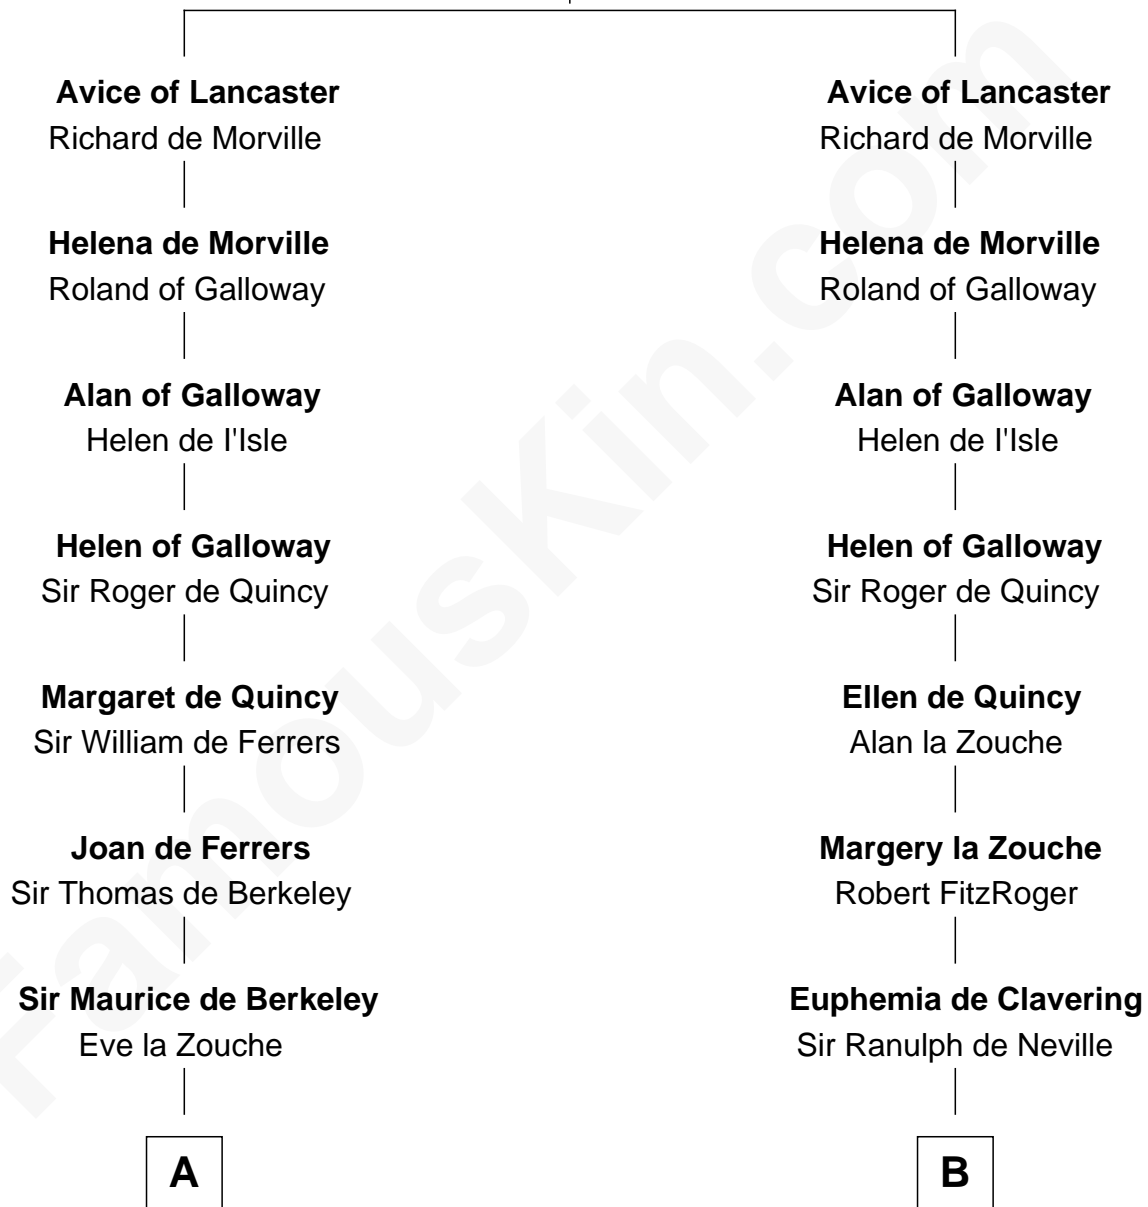

# FamousKin.com Relationship Chart of

**Harriet Martineau**

*Author of The Hour and the Man*

21st cousin of

**Thomas Jefferson**

*3rd U.S. President and Signer of the Declaration of Independence*

**William I de Lancaster**

Gundred de Warenne

**C**

**Sarah Fairfax**  
Rev John Meadows

**Philip Meadows**  
Margaret Hall

**Sarah Meadows**  
Dr. David Martineau

**Thomas Martineau**  
Elizabeth Rankin

**Harriet Martineau**  
*English Author, "The Hour and the Man"*

**D**

**Richard Randolph**  
Elizabeth Ryland

**Col. William Randolph**  
Mary Isham

**Isham Randolph**  
Jane Rogers

**Jane Randolph**  
Peter Jefferson

**Thomas Jefferson**  
*3rd U.S. President*