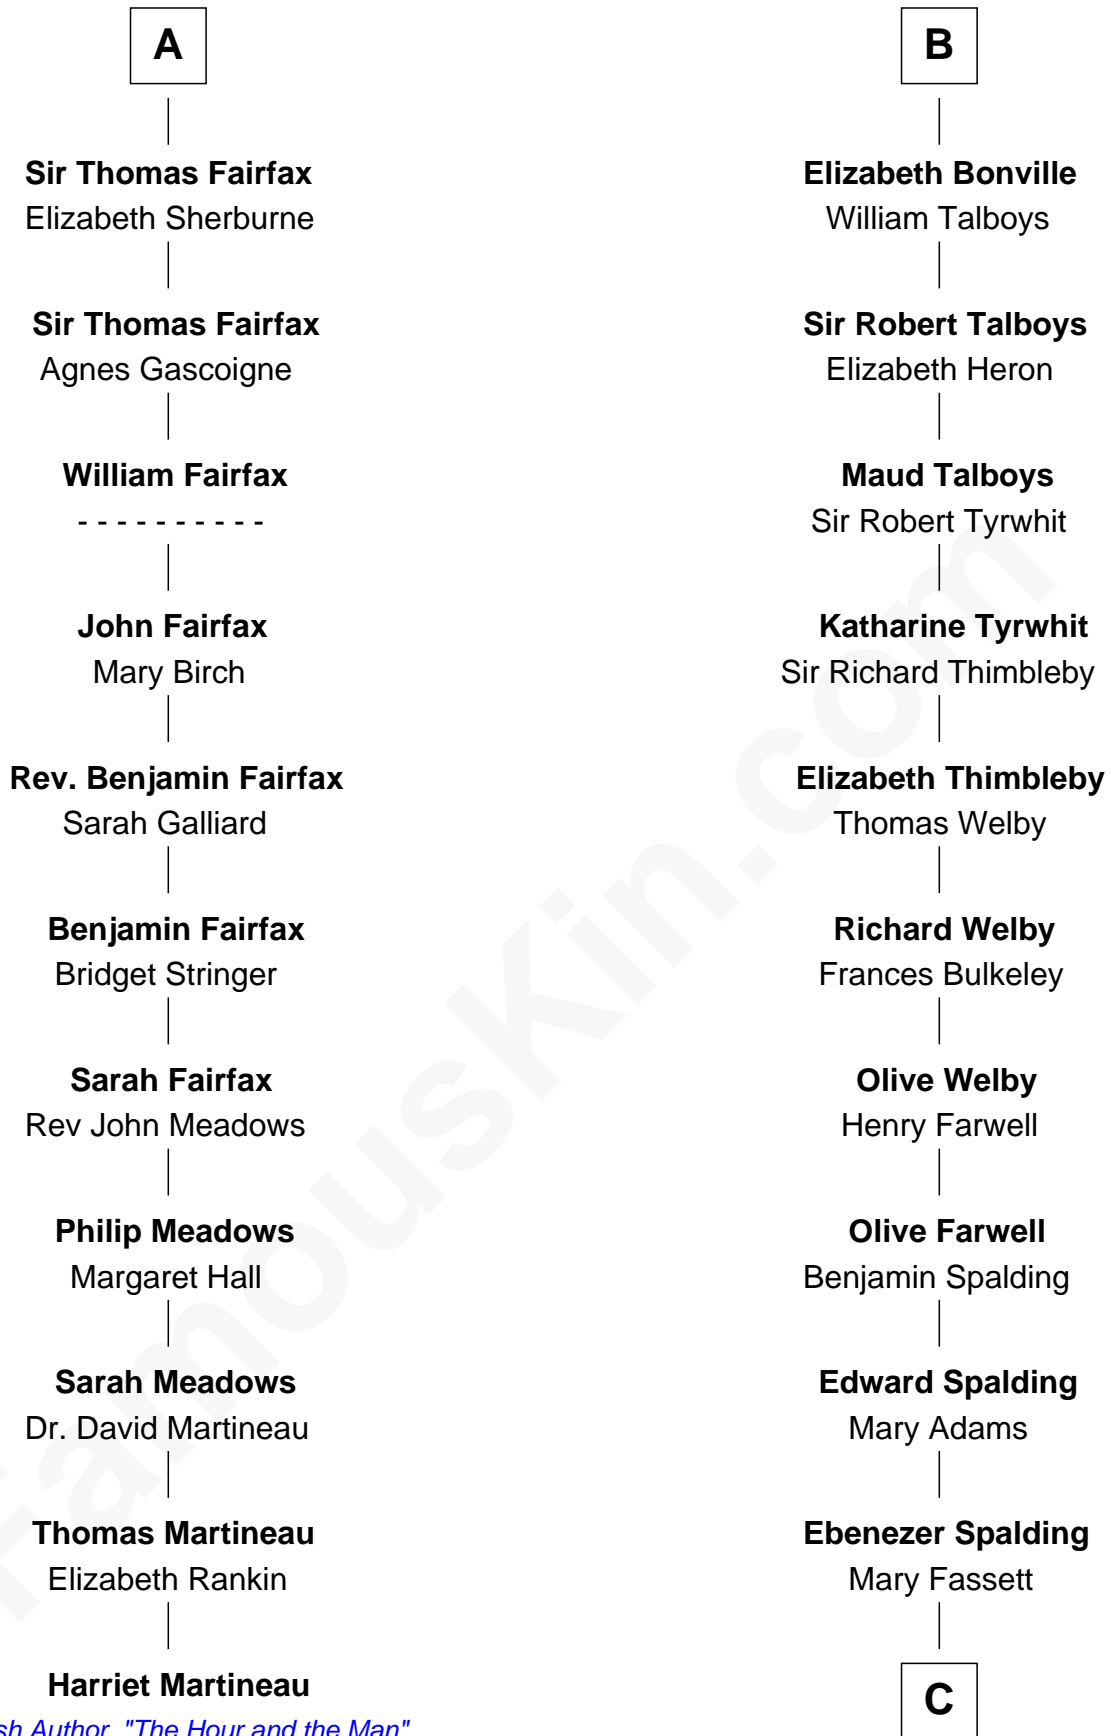

FamousKin.com Relationship Chart of

Harriet Martineau

Author of The Hour and the Man

17th cousin 3 times removed of

William Rufus Day

36th U.S. Secretary of State

Alan la Zouche

Ellen de Quincy

C

—
Dr. Rufus Spalding

Lydia Paine

—
Rufus Paine Spalding

Lucretia A. Swift

—
Emily Swift Spalding

Luther Day

—
William Rufus Day