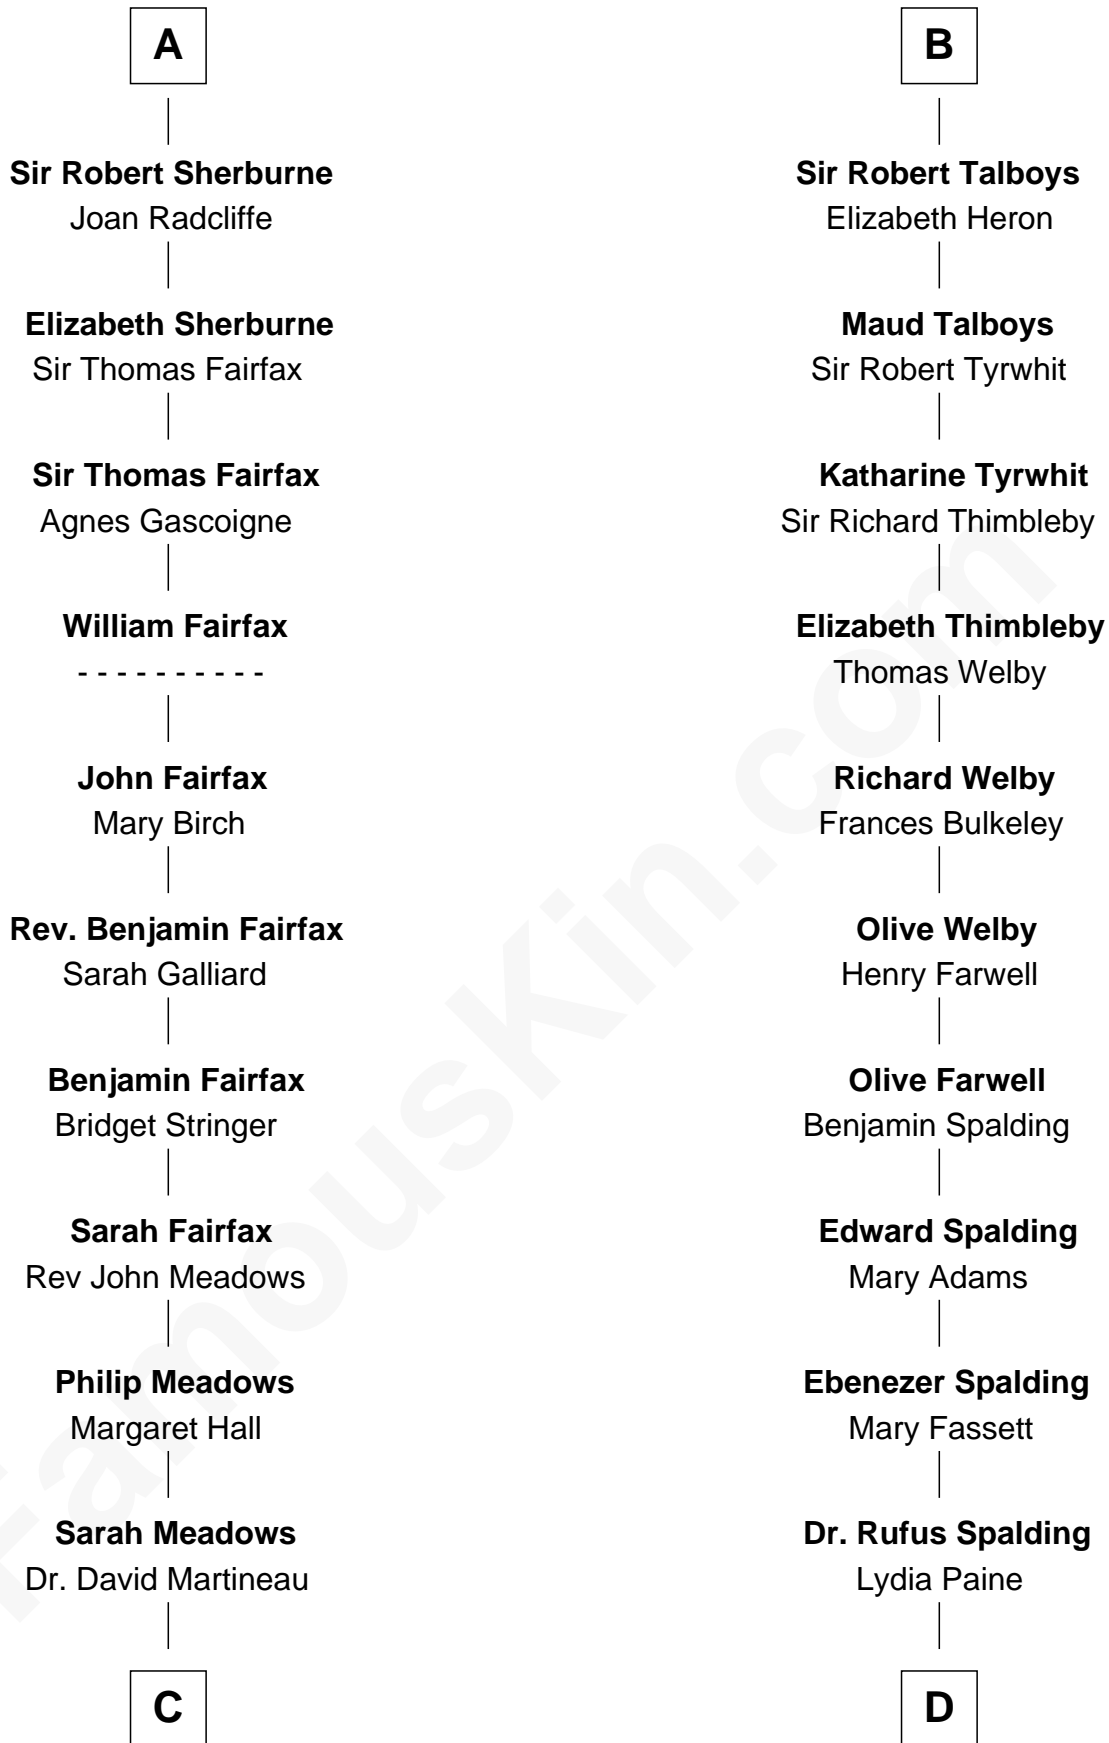

# FamousKin.com Relationship Chart of

**Harriet Martineau**

*Author of The Hour and the Man*

18th cousin 1 time removed of

**William Rufus Day**

*36th U.S. Secretary of State*

**Sir William de Ros**

Lucy FitzPiers

**C**

**Thomas Martineau**

Elizabeth Rankin

**Harriet Martineau**

*English Author, "The Hour and the Man"*

**D**

**Rufus Paine Spalding**

Lucretia A. Swift