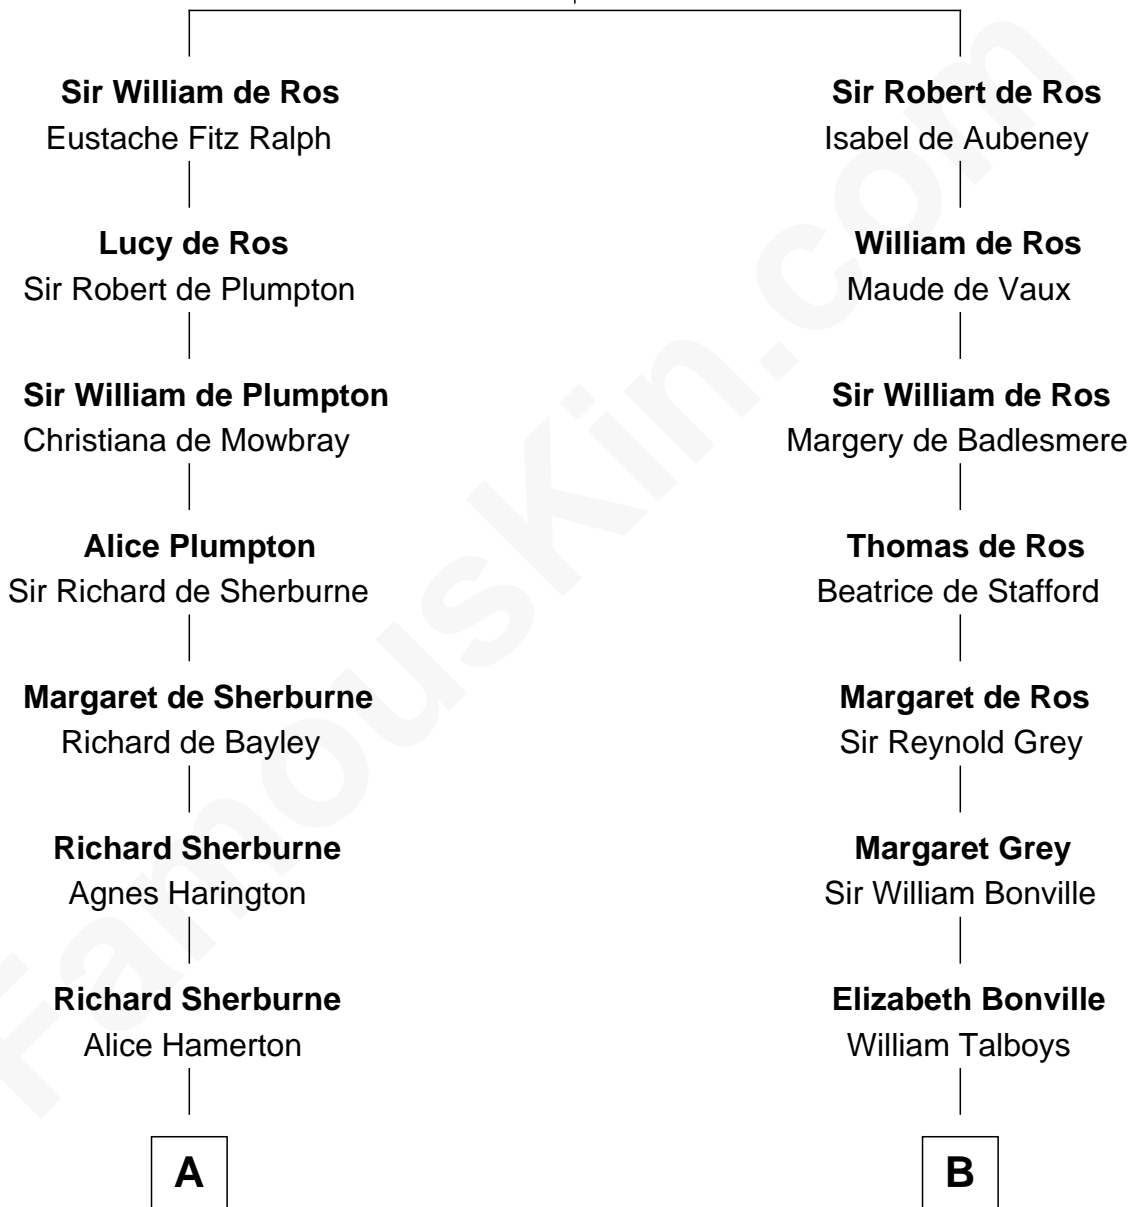

# FamousKin.com Relationship Chart of

**Harriet Martineau**

*Author of The Hour and the Man*

18th cousin 1 time removed of

**William Rufus Day**

*36th U.S. Secretary of State*

**Sir William de Ros**

Lucy FitzPiers

**C**

**Thomas Martineau**

Elizabeth Rankin

**Harriet Martineau**

*English Author, "The Hour and the Man"*

**D**

**Rufus Paine Spalding**

Lucretia A. Swift

**Emily Swift Spalding**

Luther Day

**William Rufus Day**

*36th U.S. Secretary of State*

FamousKin.com