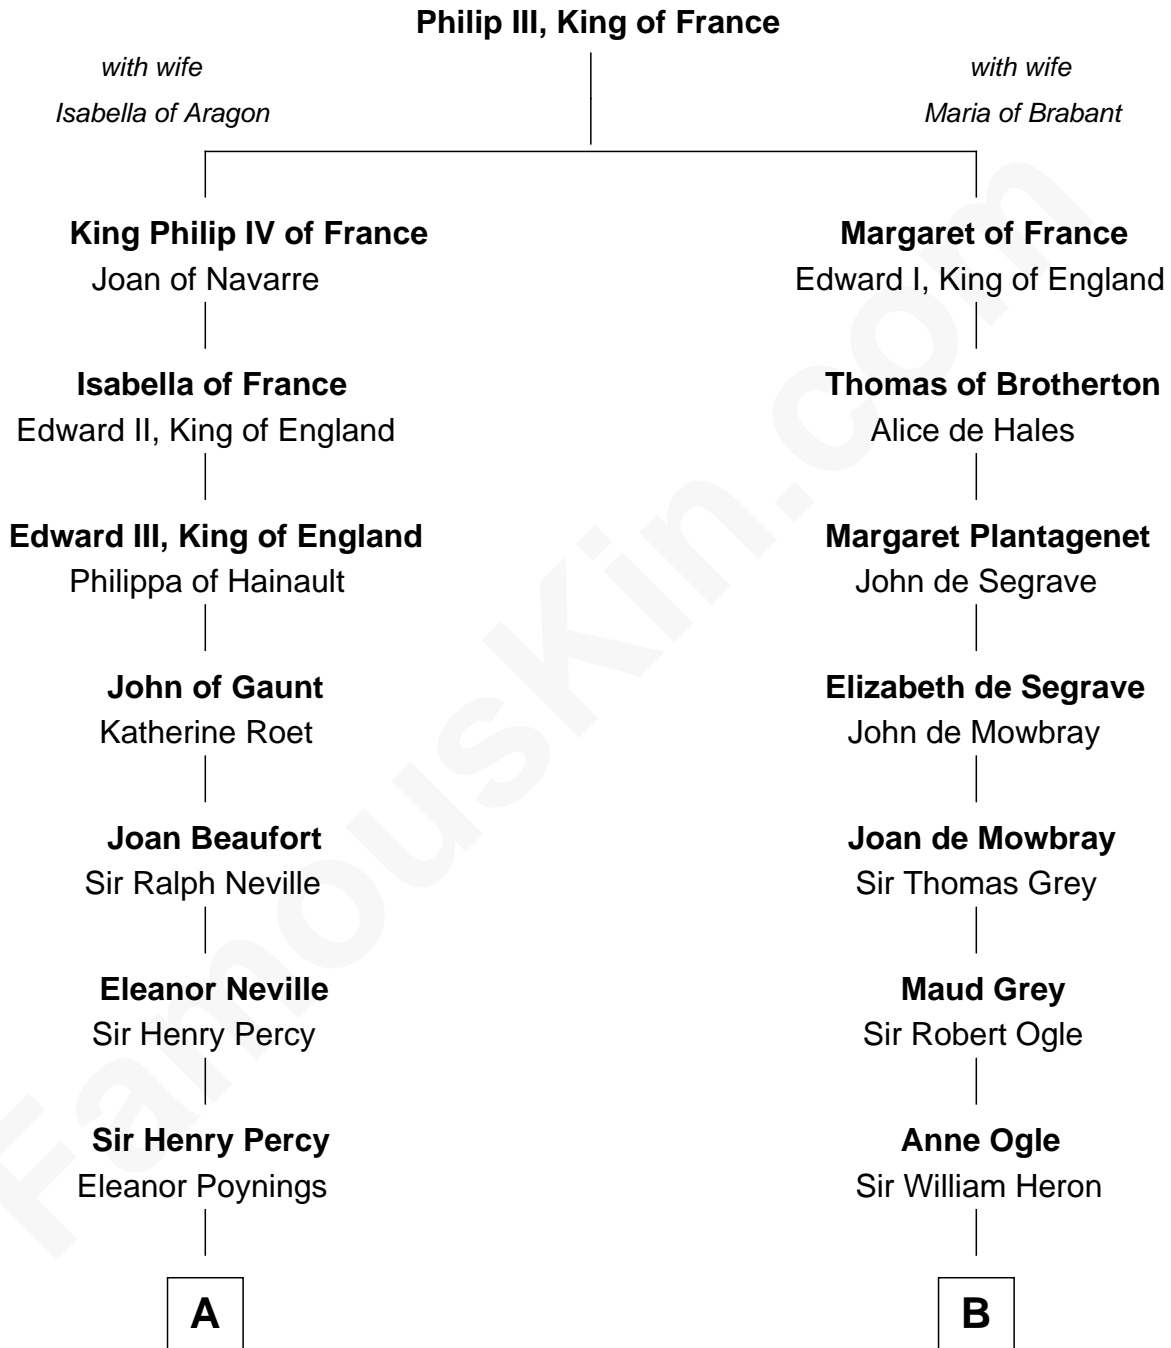

FamousKin.com
Relationship Chart of
Harriet Martineau

Author of The Hour and the Man

17th cousin 3 times removed of

William Rufus Day

36th U.S. Secretary of State

C

—
Dr. Rufus Spalding

Lydia Paine

—
Rufus Paine Spalding

Lucretia A. Swift

—
Emily Swift Spalding

Luther Day

—
William Rufus Day

36th U.S. Secretary of State

FamousKin.com