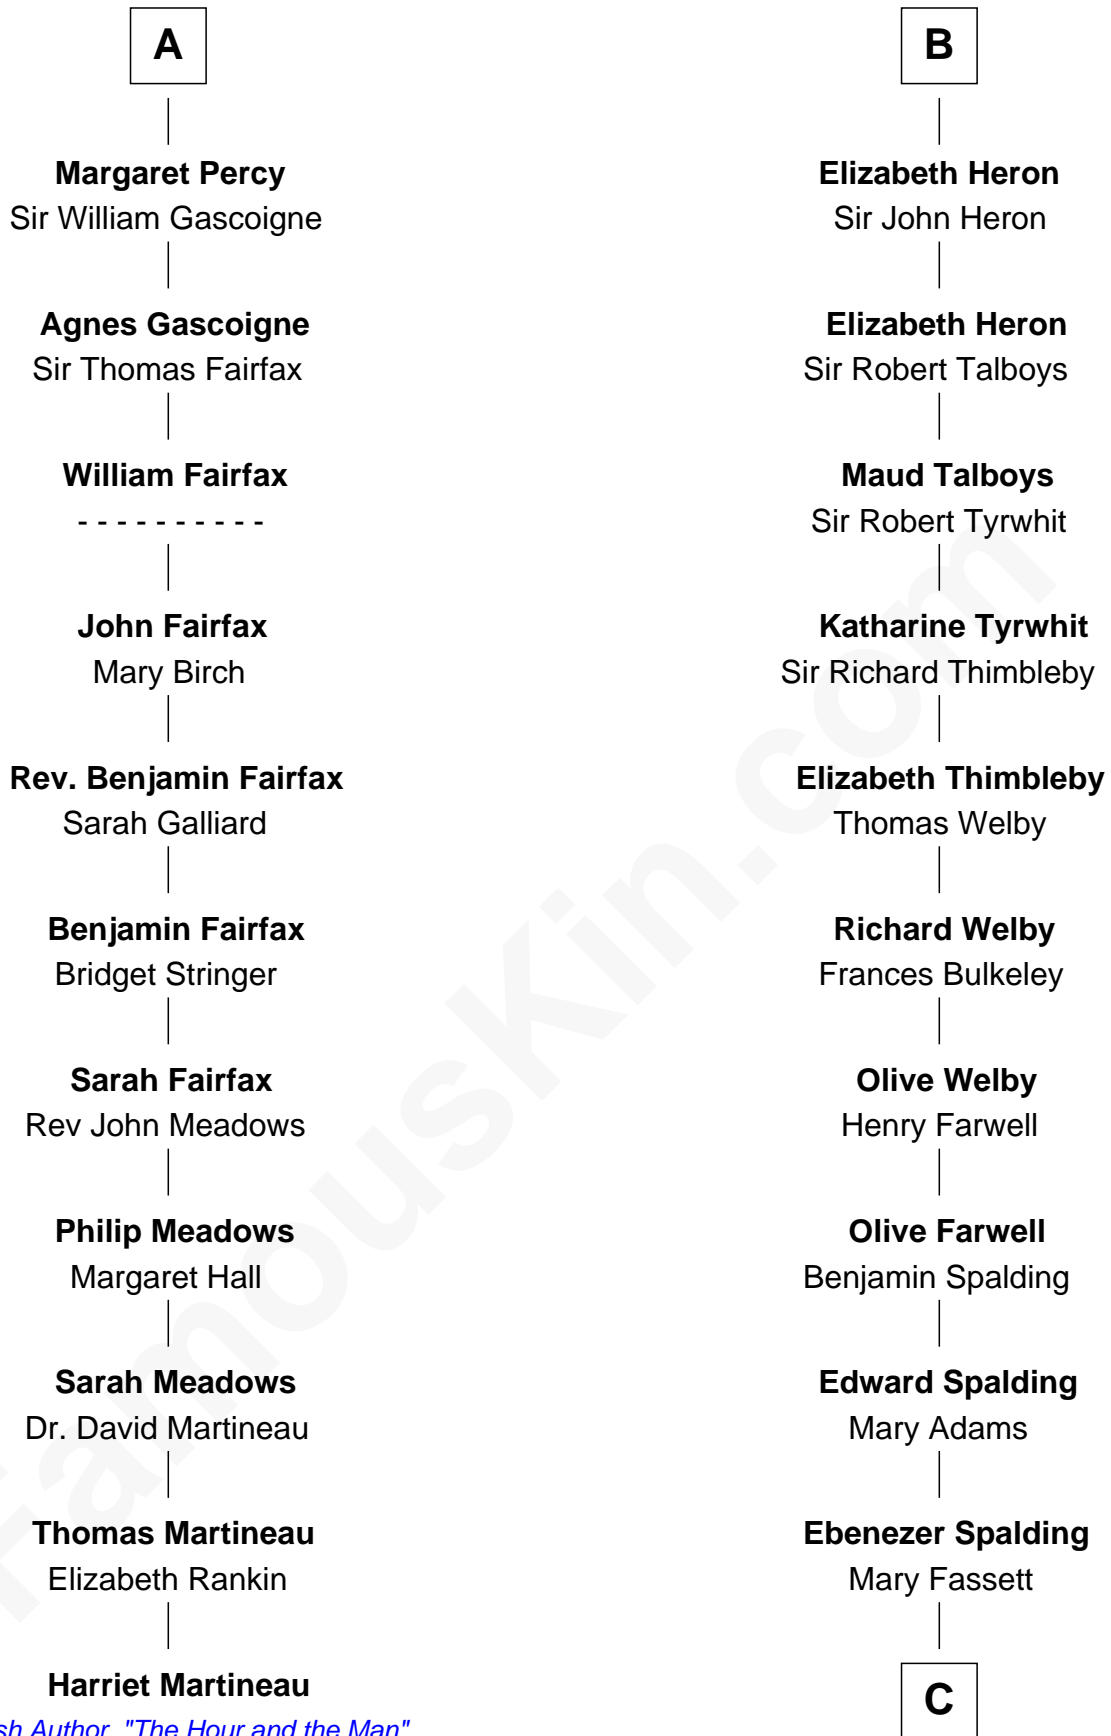

FamousKin.com
Relationship Chart of
Harriet Martineau

Author of The Hour and the Man

17th cousin 3 times removed of

William Rufus Day

36th U.S. Secretary of State

C

—
Dr. Rufus Spalding

Lydia Paine

—
Rufus Paine Spalding

Lucretia A. Swift

—
Emily Swift Spalding

Luther Day

—
William Rufus Day

36th U.S. Secretary of State

FamousKin.com