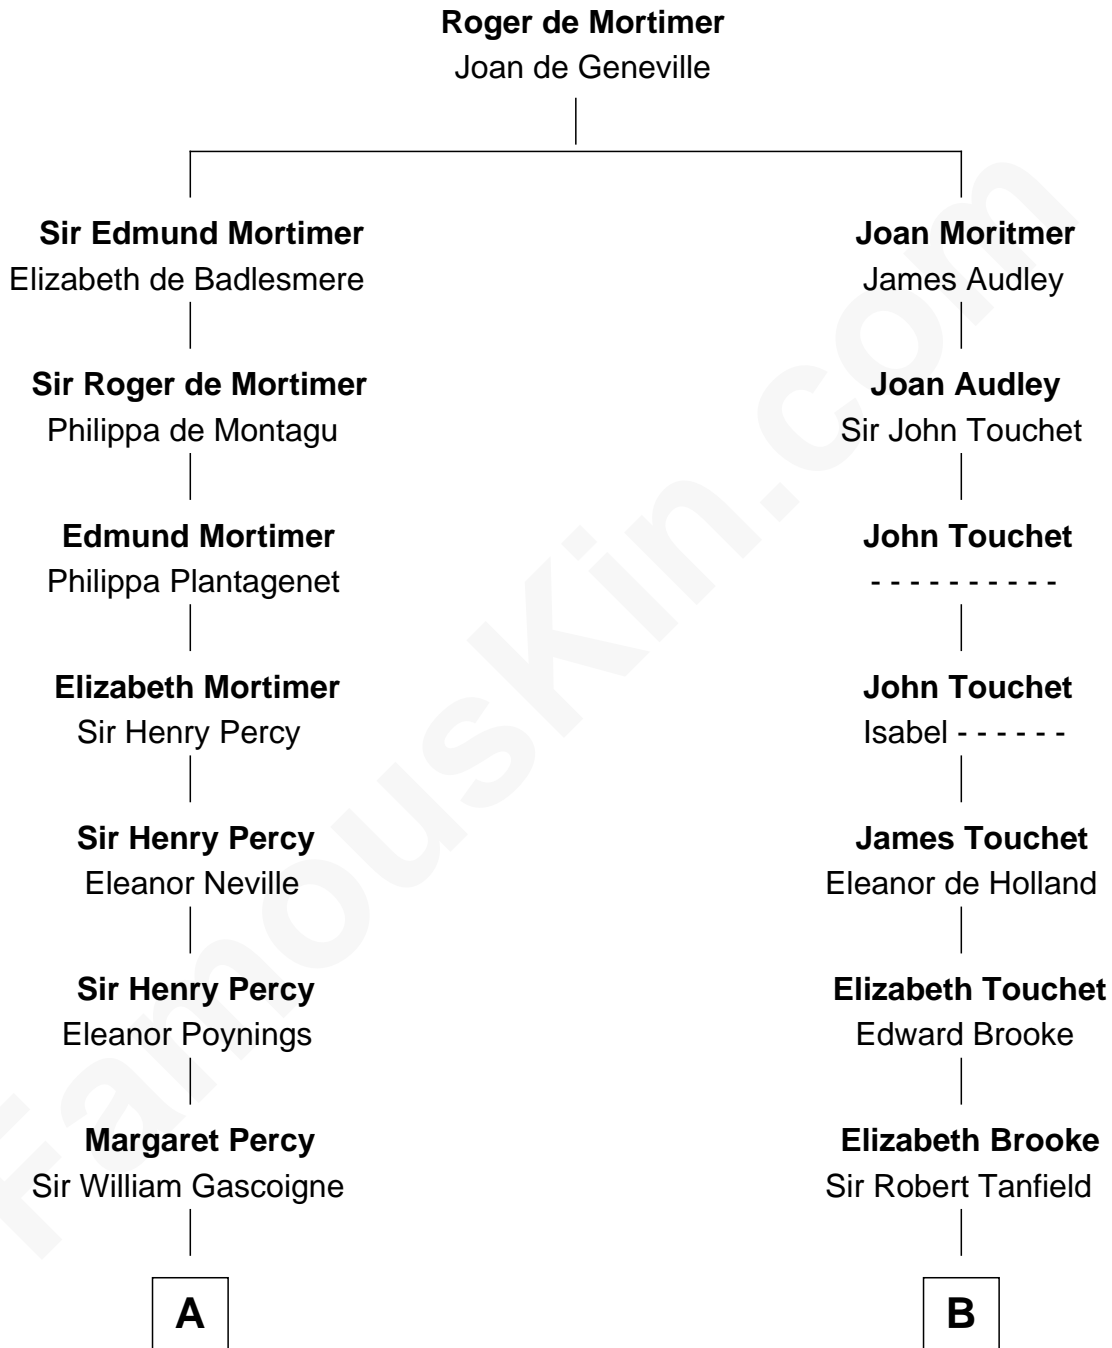

## Relationship Chart of

### Harriet Martineau

*Author of The Hour and the Man*

16th cousin 2 times removed of

### John Marshall

*4th Chief Justice of the U.S. Supreme Court*

**C**

**Mary Randolph Keith**  
Col. Thomas Marshall

**John Marshall**  
*U.S. Supreme Court Chief Justice*

FamousKin.com