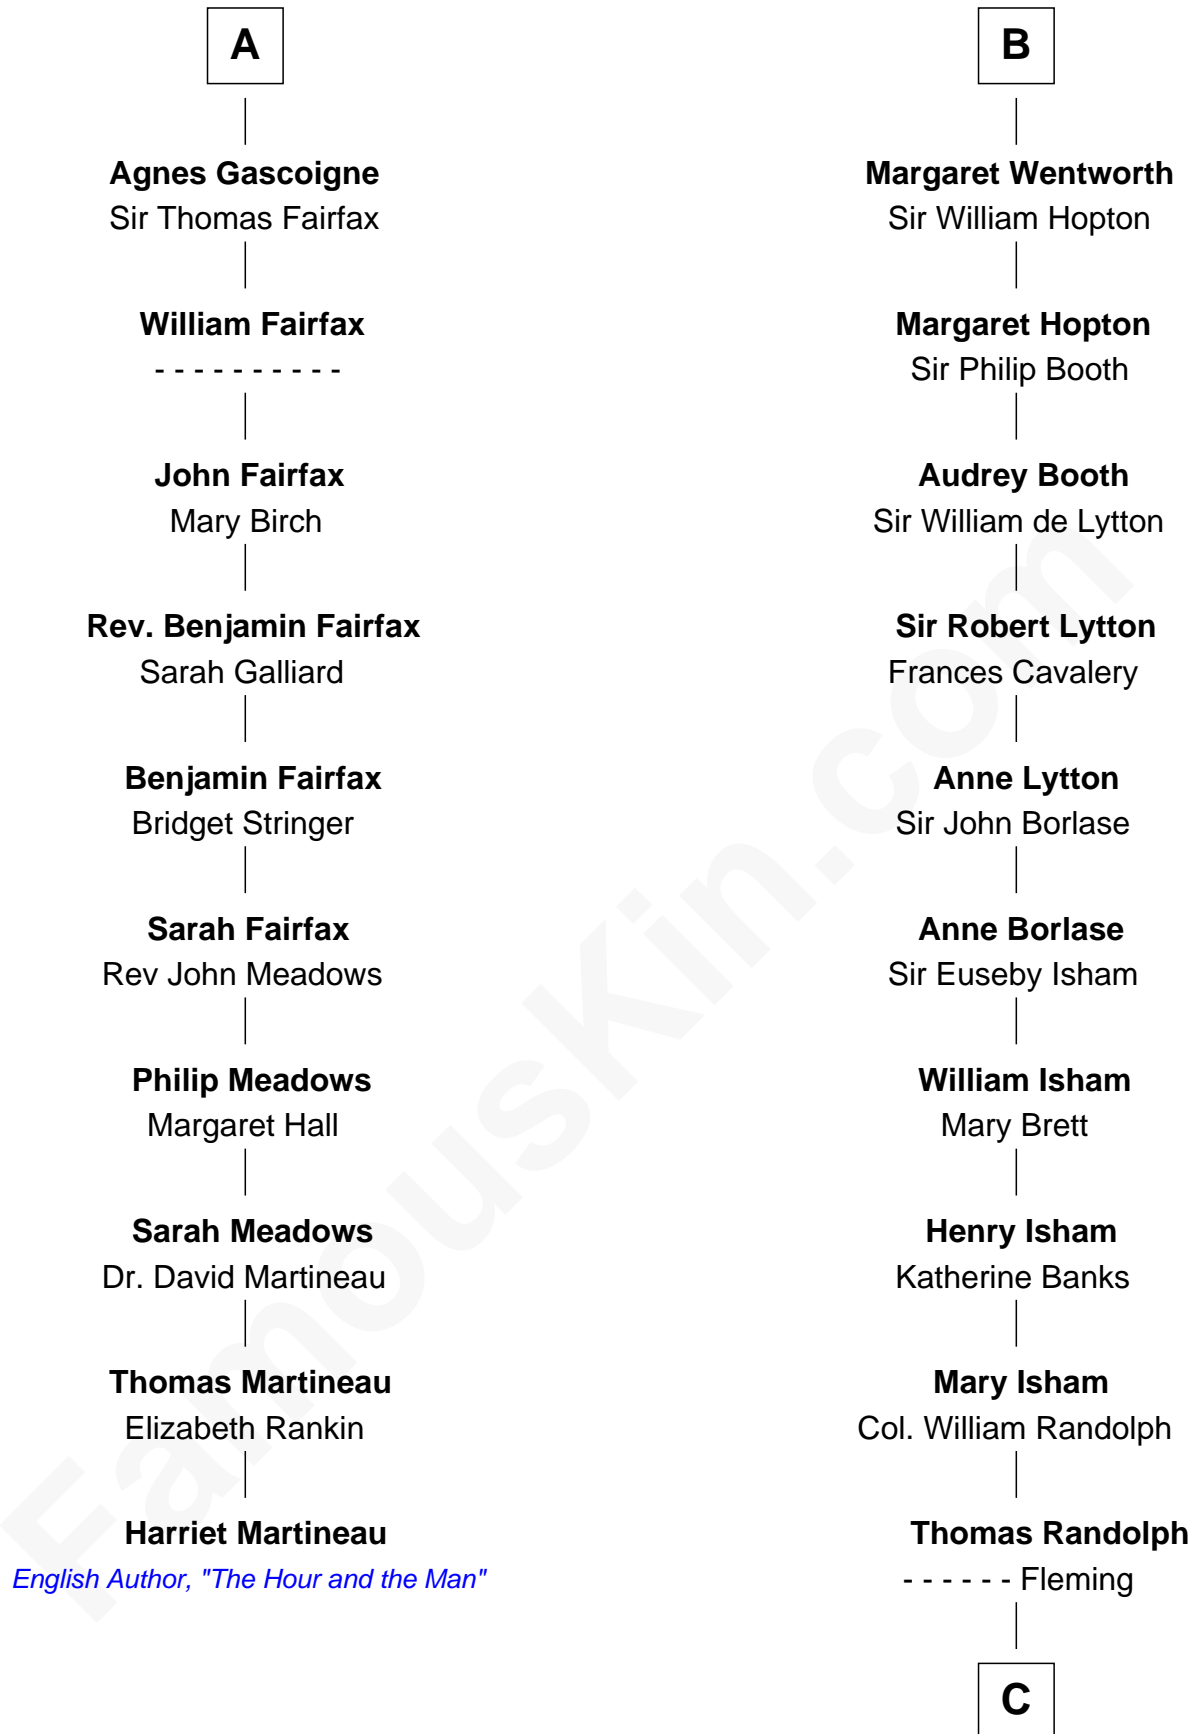

FamousKin.com Relationship Chart of

Harriet Martineau

Author of The Hour and the Man

16th cousin 3 times removed of

John Marshall

4th Chief Justice of the U.S. Supreme Court

C

—
Mary Isham Randolph