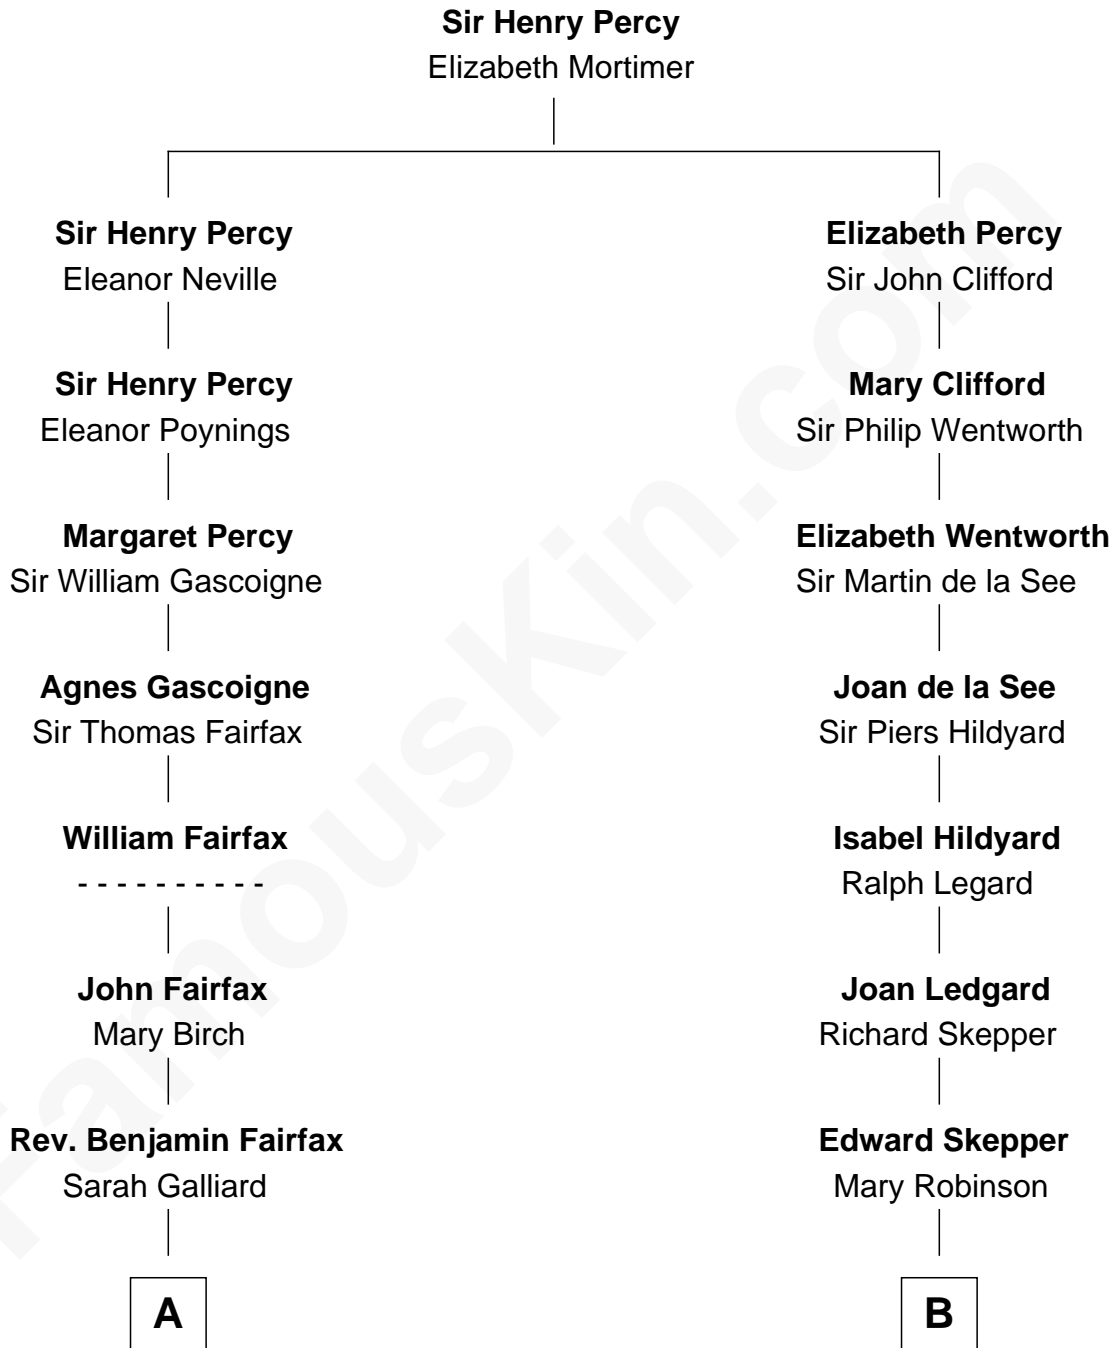

FamousKin.com Relationship Chart of

Harriet Martineau

Author of The Hour and the Man

12th cousin 7 times removed of

Edward Norton

Movie Actor

C

Edward Mower Norton

Betty Kent Harrison

Edward Mower Norton

Lydia Robinson Rouse

Edward Norton

Movie Actor

FamousKin.com