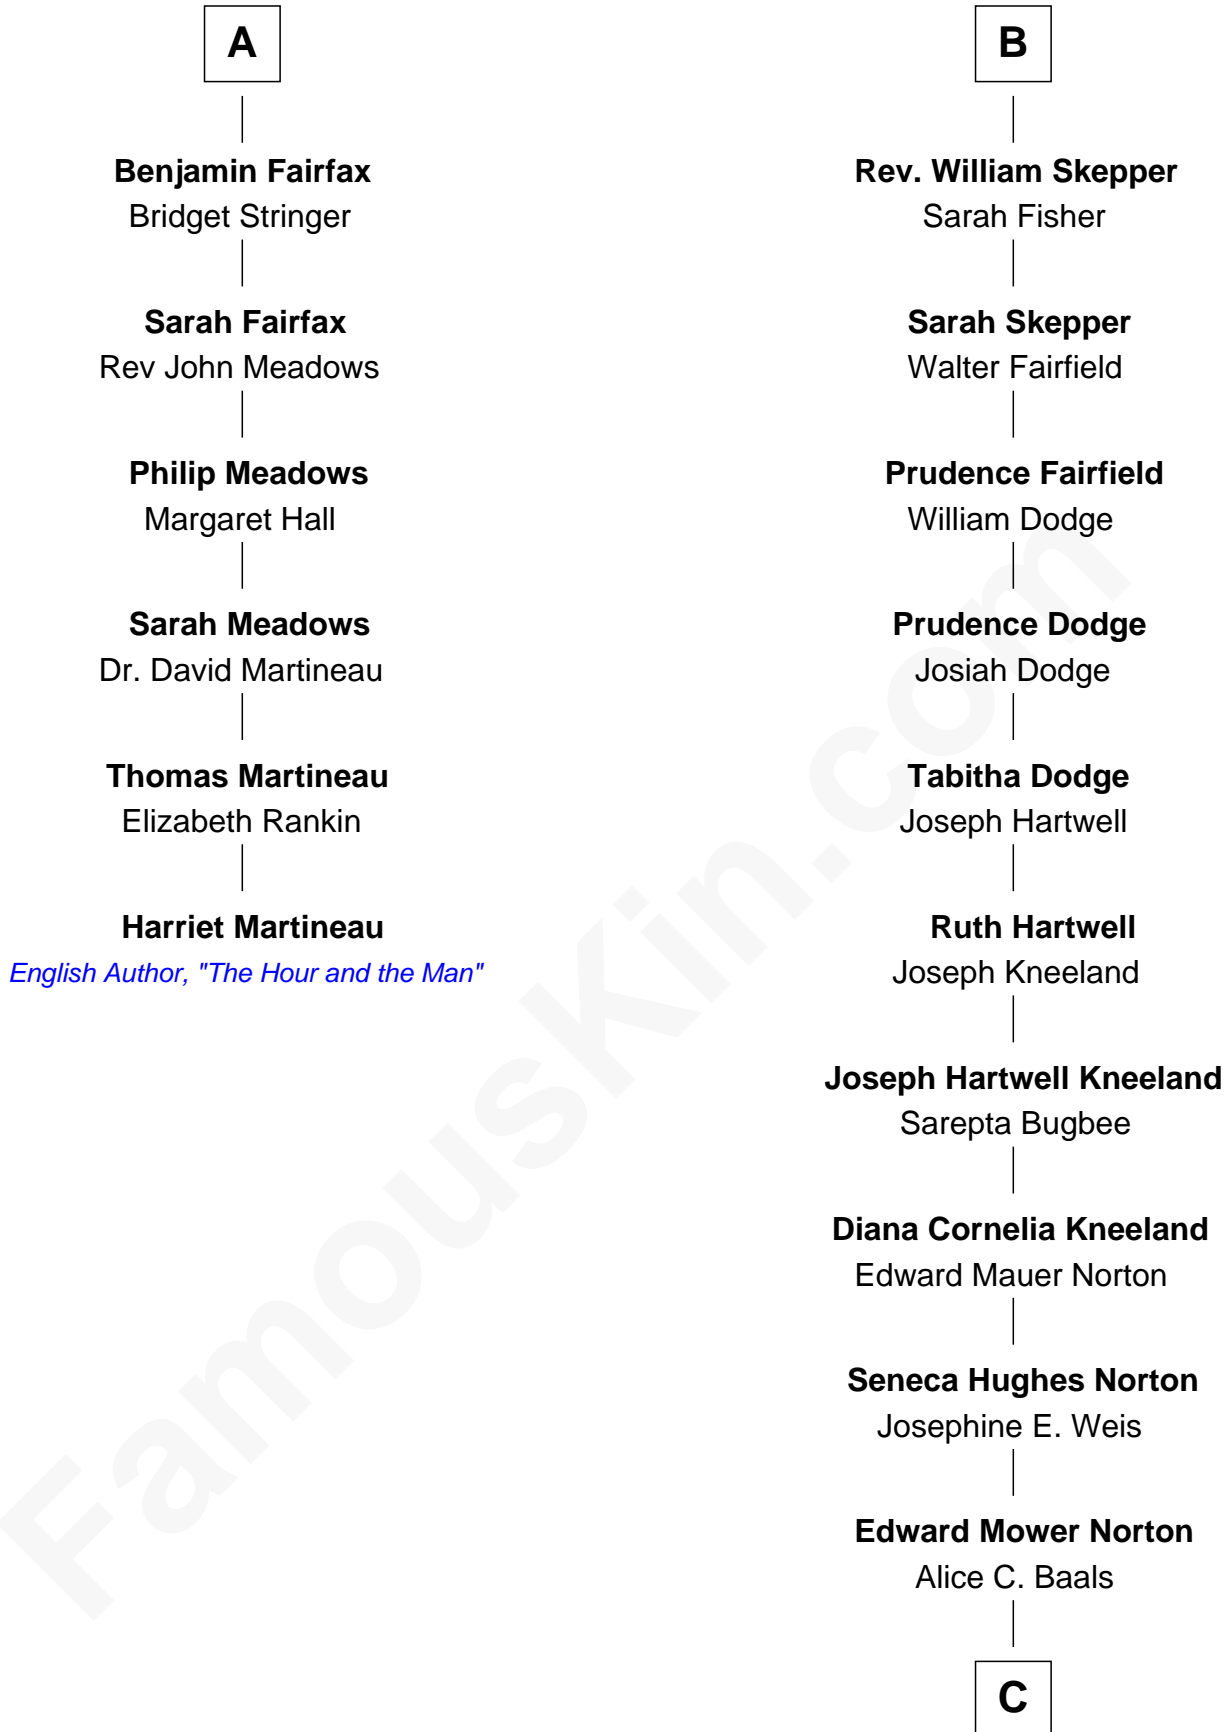

FamousKin.com Relationship Chart of

Harriet Martineau

Author of The Hour and the Man

12th cousin 7 times removed of

Edward Norton

Movie Actor

C

Edward Mower Norton

Betty Kent Harrison

Edward Mower Norton

Lydia Robinson Rouse

Edward Norton

Movie Actor

FamousKin.com