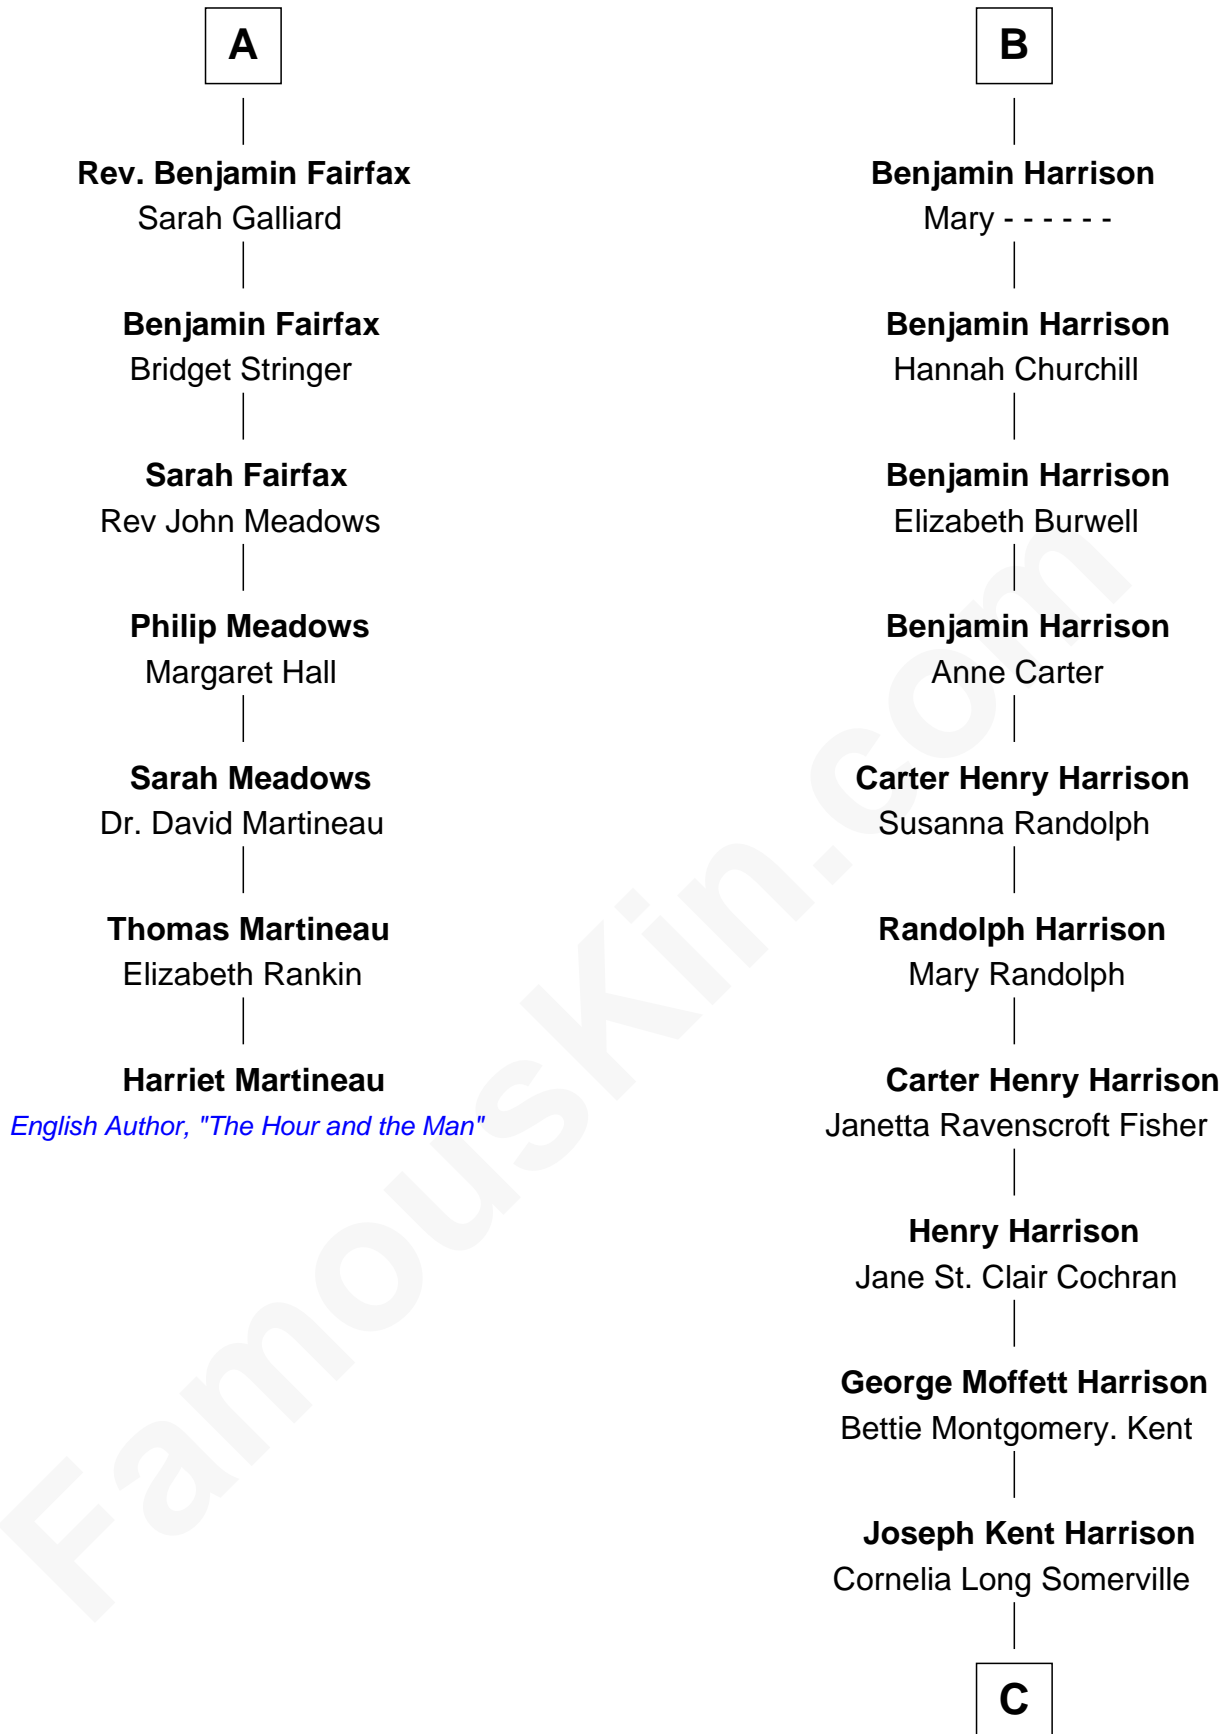

FamousKin.com Relationship Chart of

Harriet Martineau

Author of The Hour and the Man

13th cousin 6 times removed of

Edward Norton

Movie Actor

Margaret de Stafford

Sir Ralph Neville

C

Betty Kent Harrison
Edward Mower Norton

Edward Mower Norton
Lydia Robinson Rouse

Edward Norton
Movie Actor

FamousKin.com